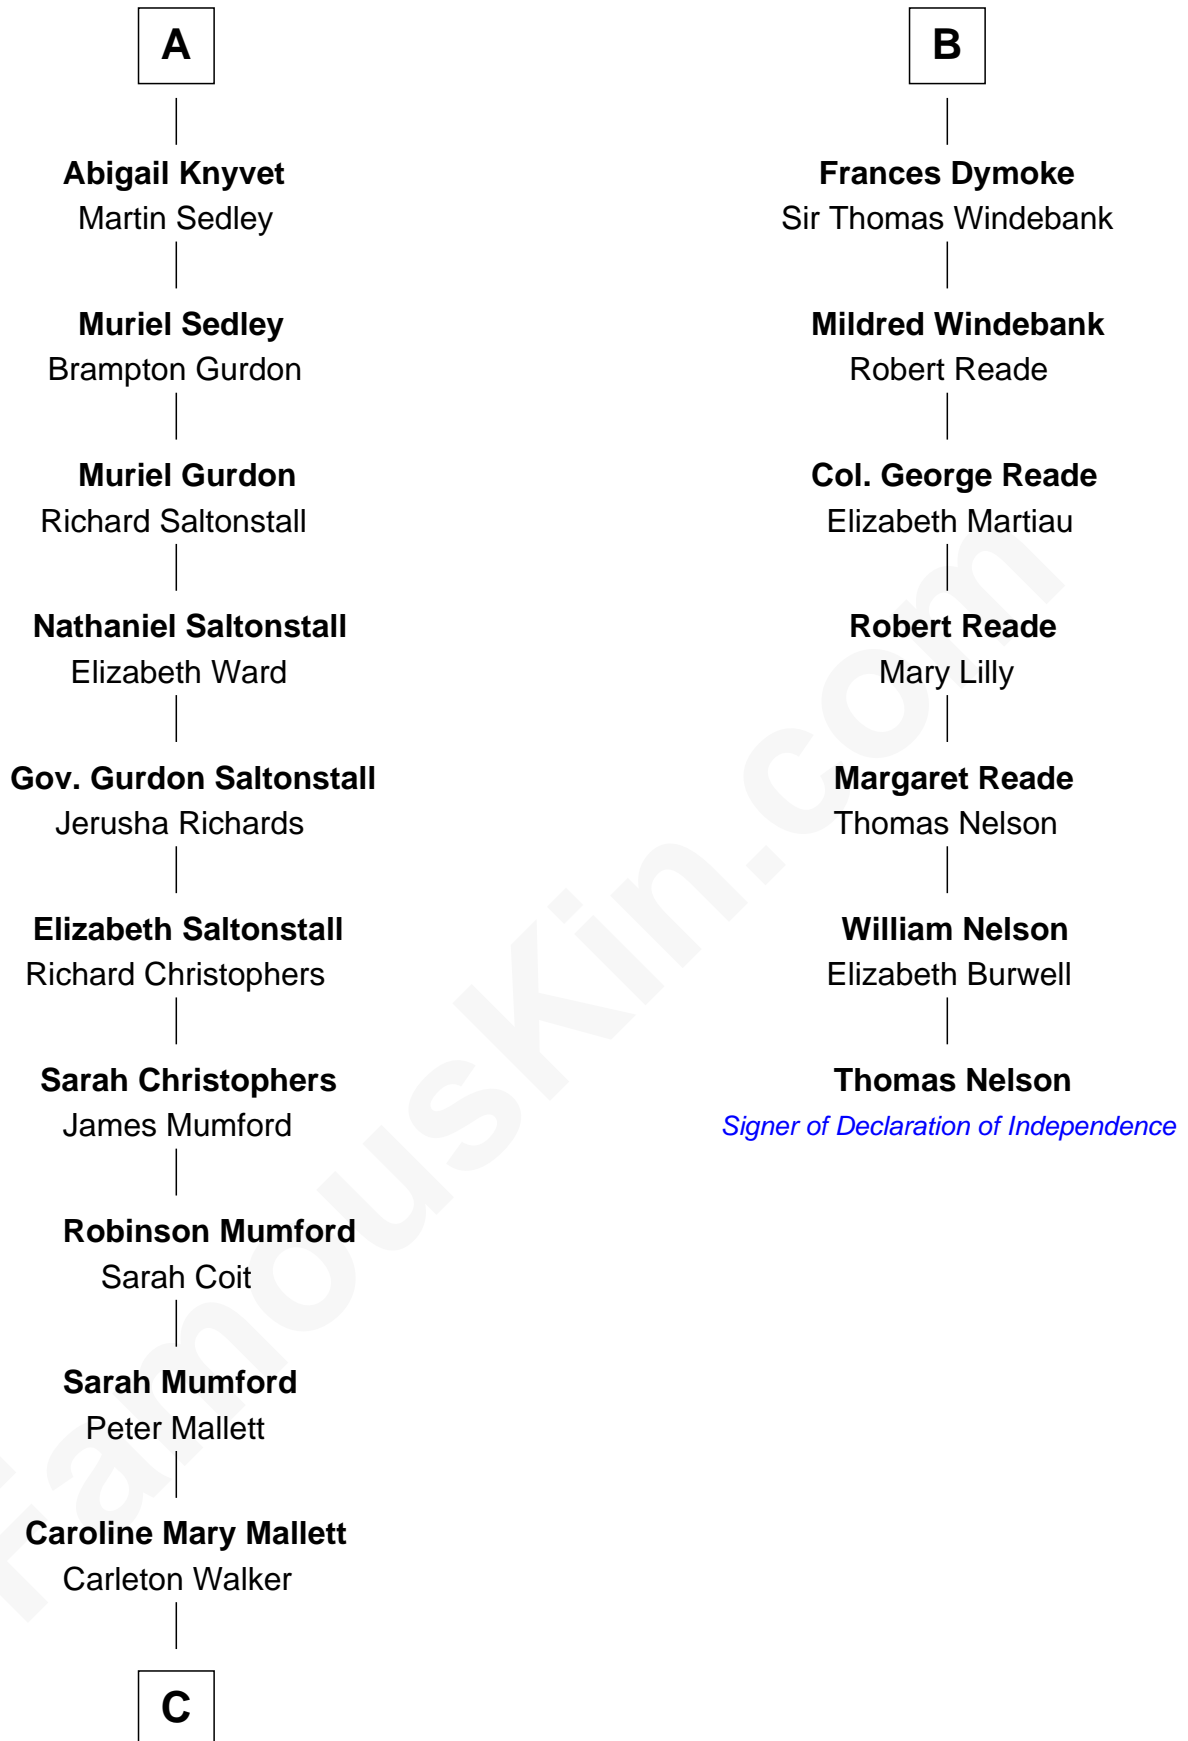

FamousKin.com Relationship Chart of

Carly Fiorina

CEO of Hewlett-Packard

13th cousin 8 times removed of

Thomas Nelson

Signer of the Declaration of Independence

Edward III, King of England

Philippa of Hainault

C

—
Margaret Isabella Walker

Heinrich Weber

—
John Walker Weber

Maude Graves

—
Cara Carleton Weber

Harold Marvin Sneed

—
Joseph Tyree Sneed