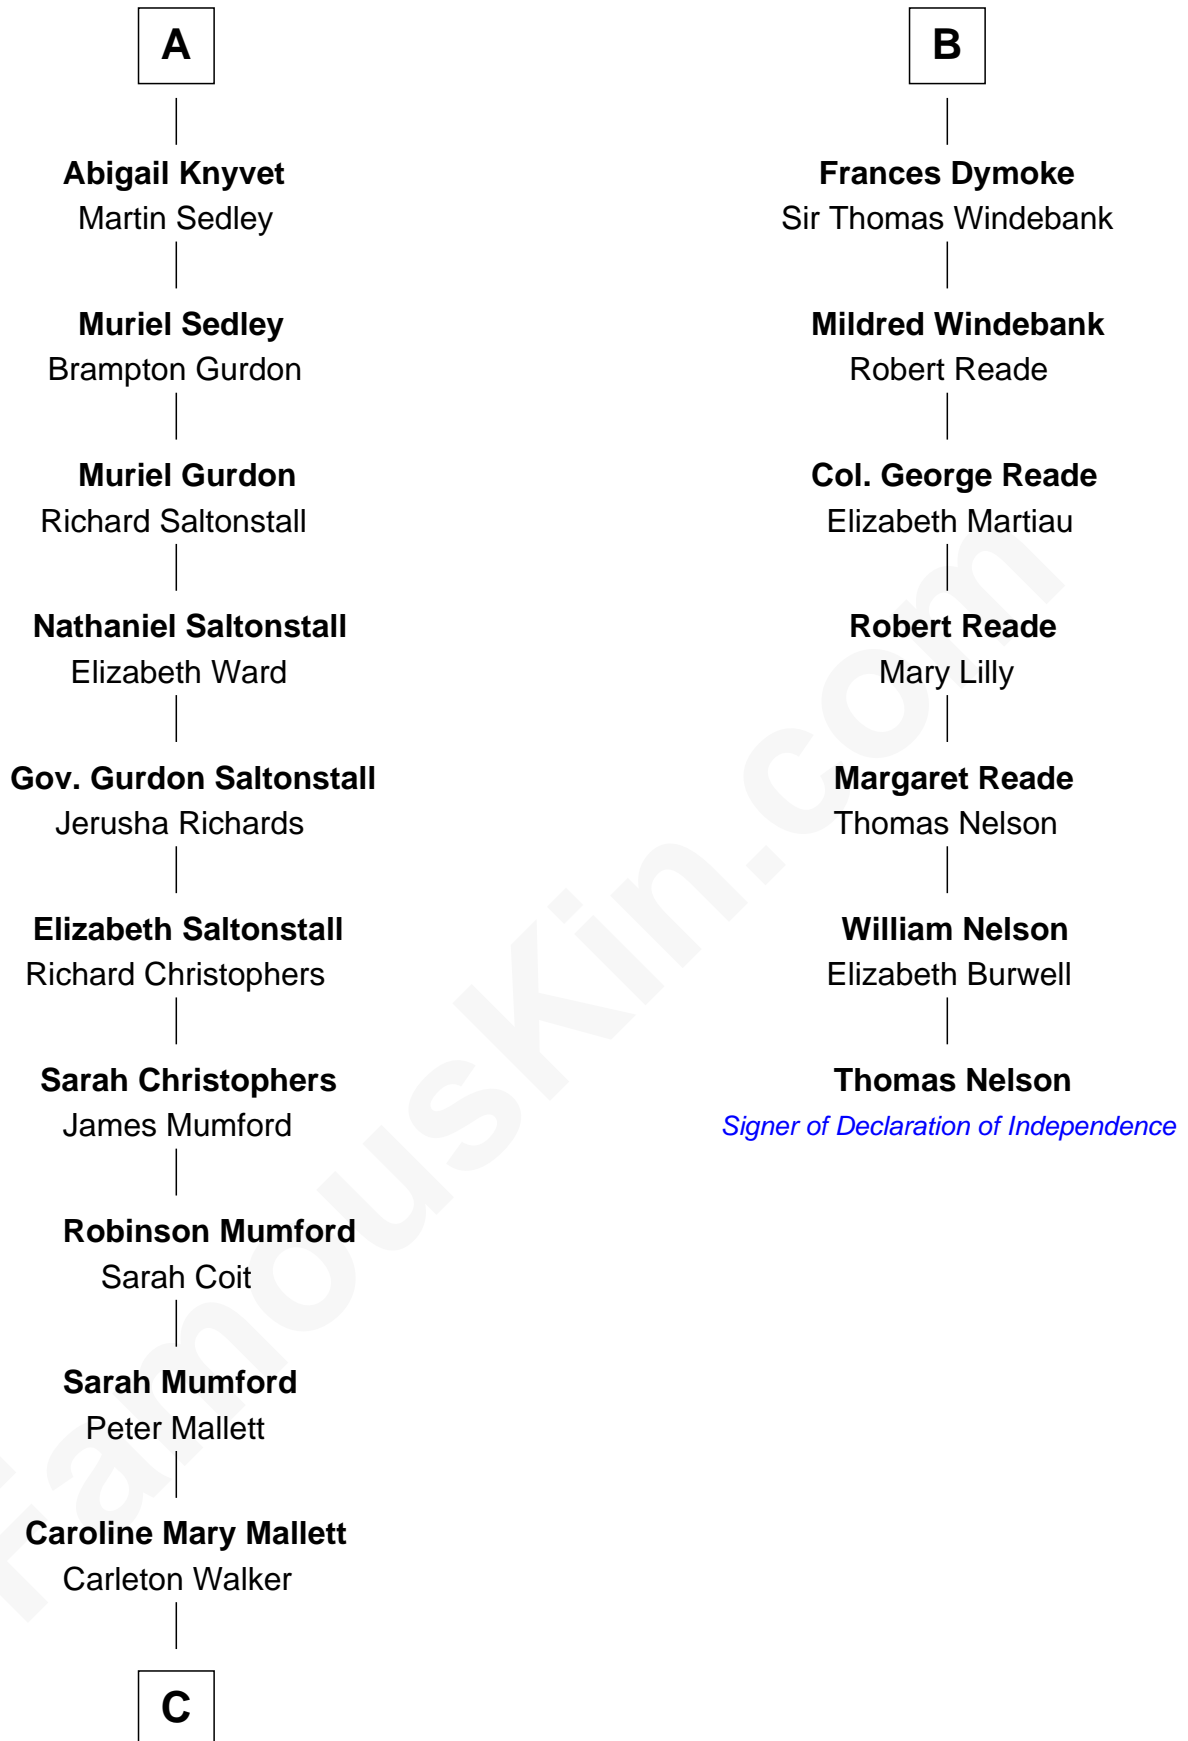

FamousKin.com Relationship Chart of

Carly Fiorina

CEO of Hewlett-Packard

13th cousin 8 times removed of

Thomas Nelson

Signer of the Declaration of Independence

C

—
Margaret Isabella Walker

Heinrich Weber

—
John Walker Weber

Maude Graves

—
Cara Carleton Weber

Harold Marvin Sneed

—
Joseph Tyree Sneed

Madelon Montross Juergens

—
Carly Fiorina