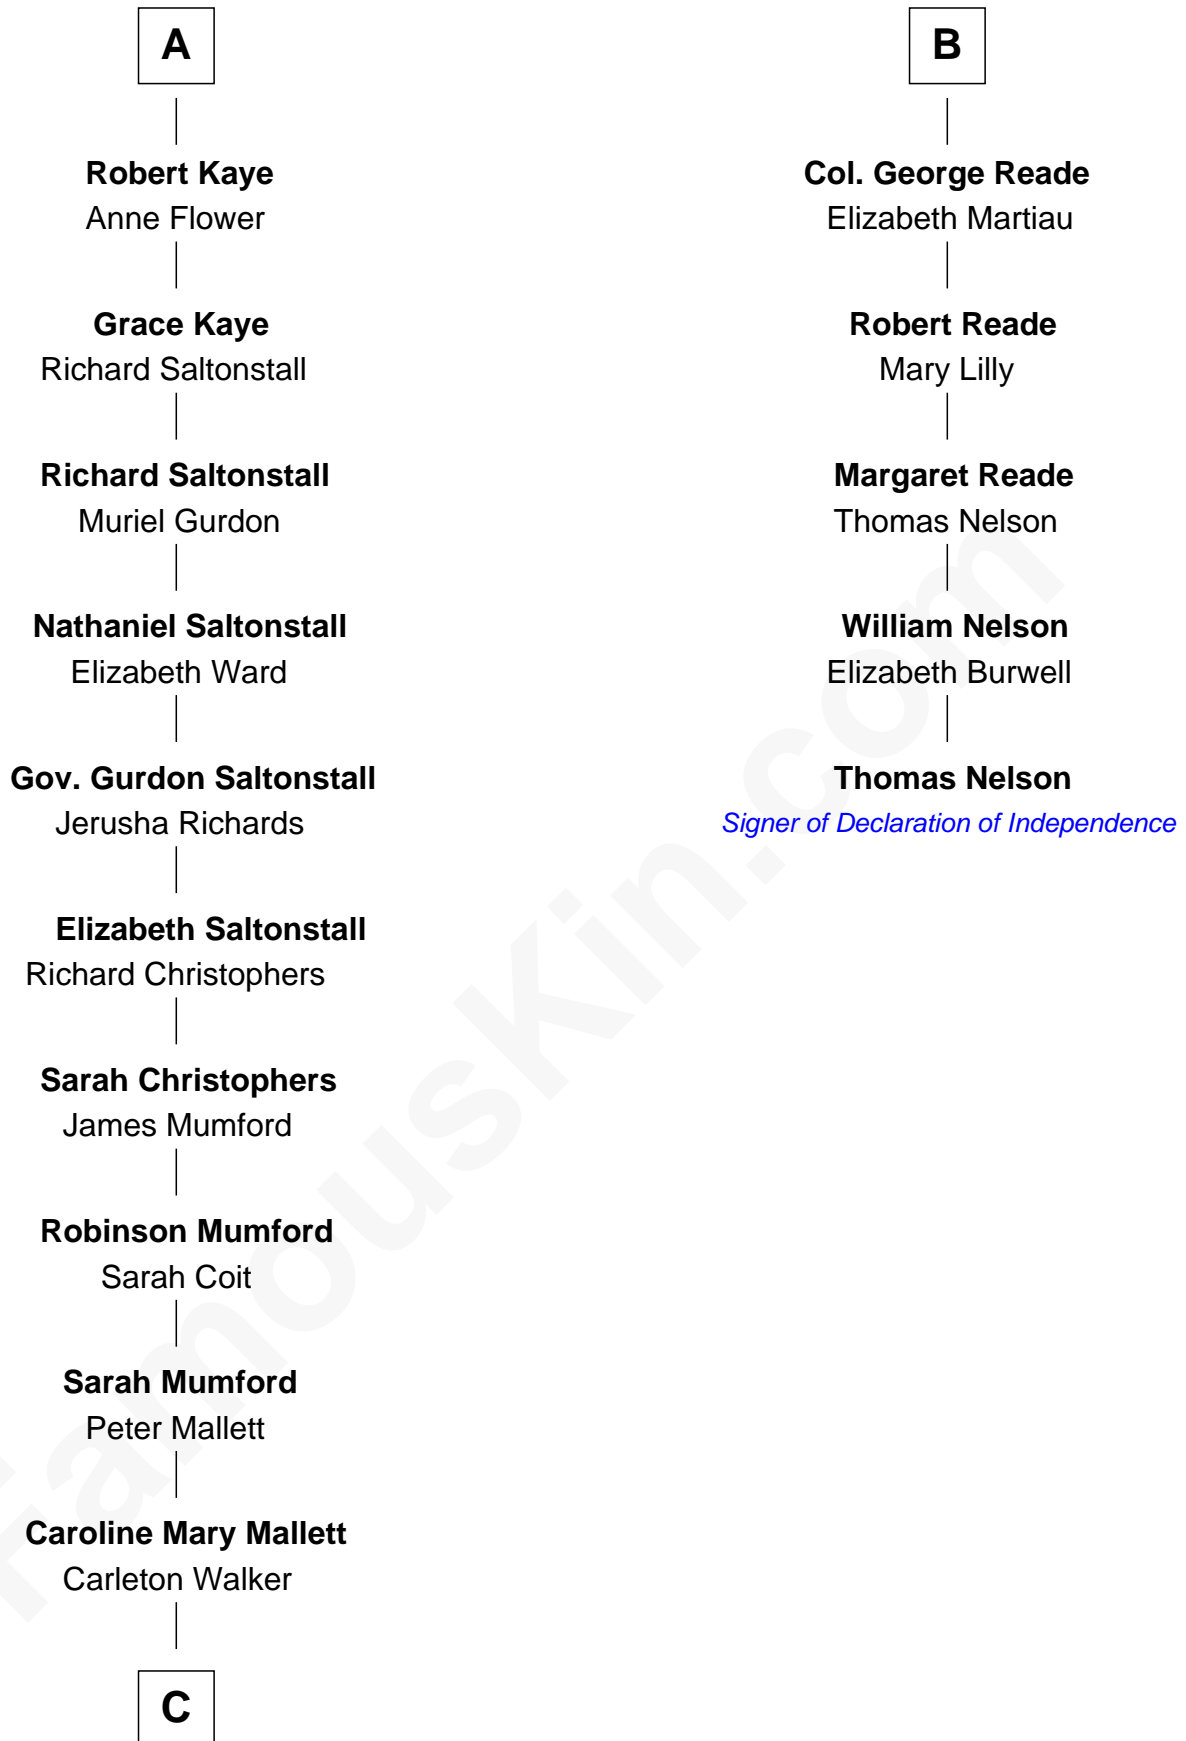

FamousKin.com Relationship Chart of

Carly Fiorina

CEO of Hewlett-Packard

11th cousin 10 times removed of

Thomas Nelson

Signer of the Declaration of Independence

William Pert

Joan le Scrope

FamousKin.com