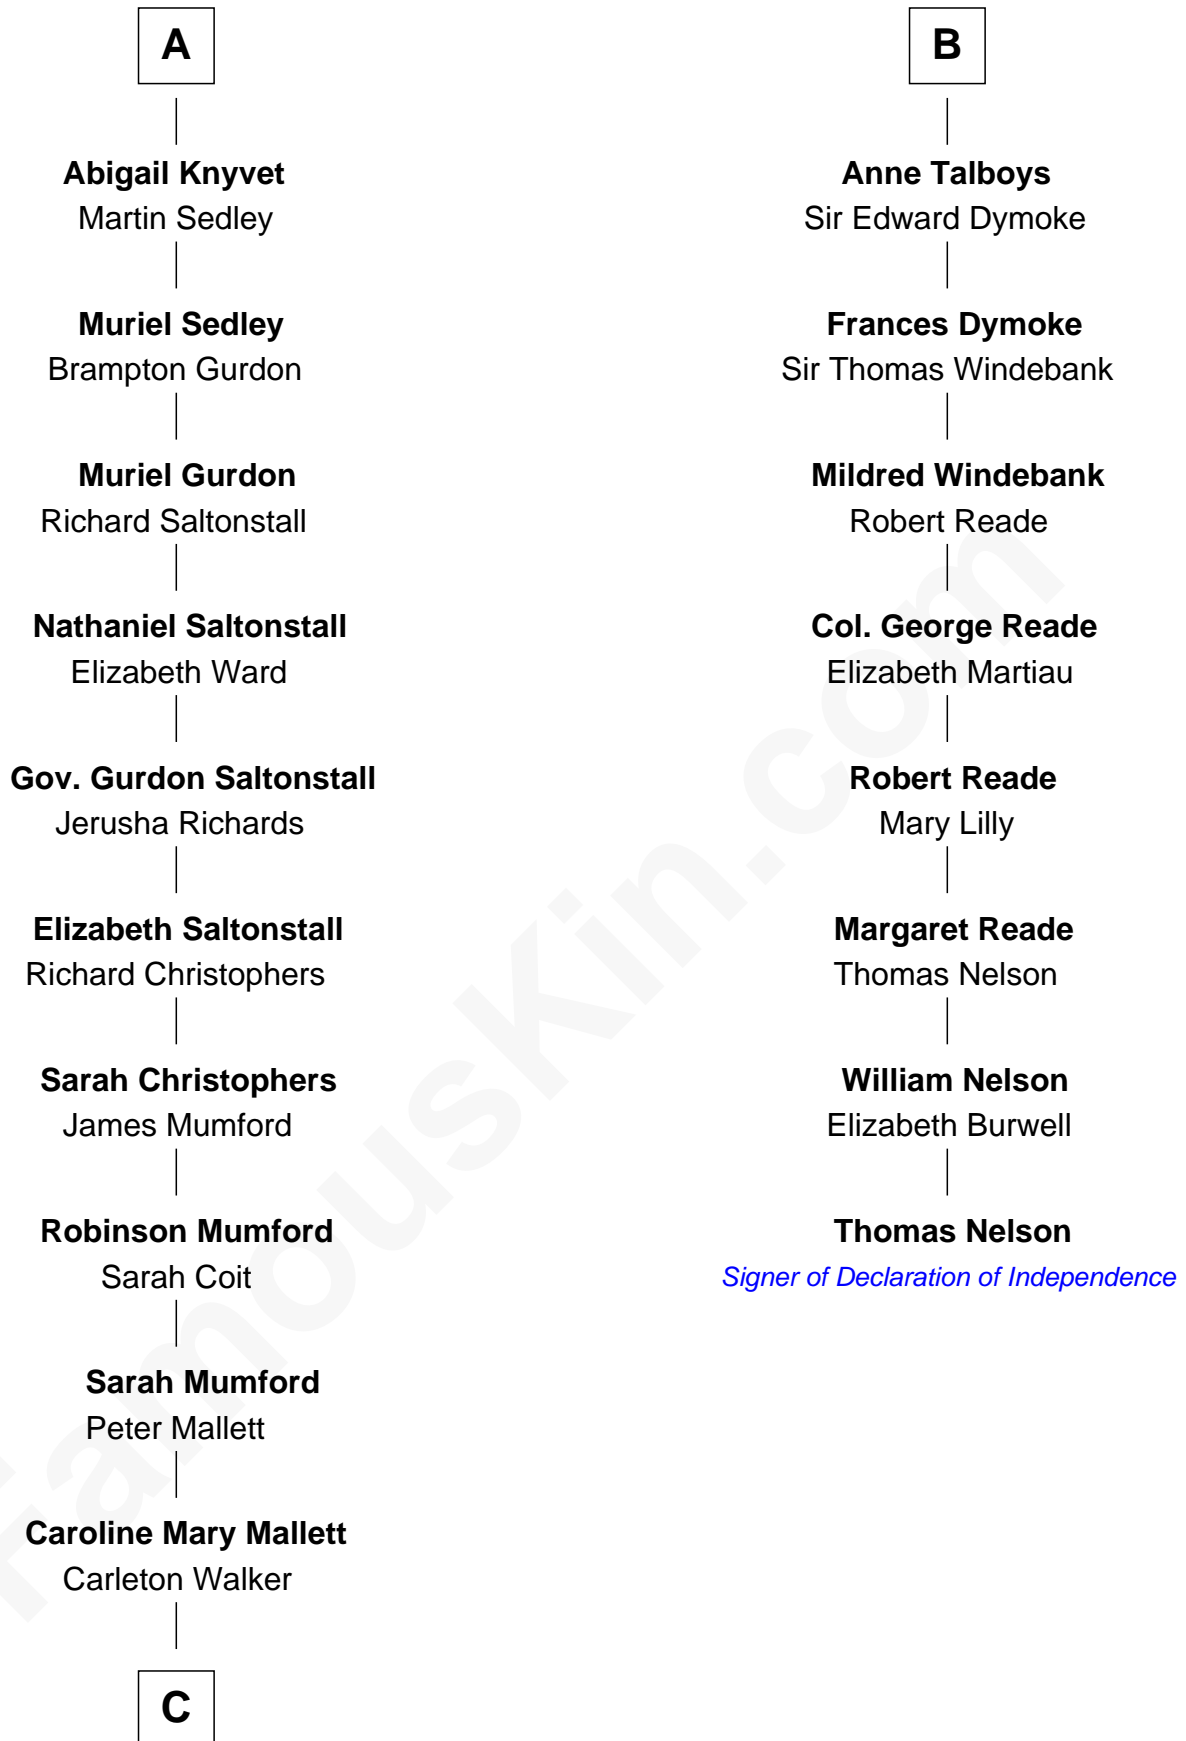

FamousKin.com Relationship Chart of

Carly Fiorina

CEO of Hewlett-Packard

14th cousin 7 times removed of

Thomas Nelson

Signer of the Declaration of Independence

Sir Robert de Holland

Maude la Zouche

C

—
Margaret Isabella Walker

Heinrich Weber

—
John Walker Weber

Maude Graves

—
Cara Carleton Weber

Harold Marvin Sneed

—
Joseph Tyree Sneed