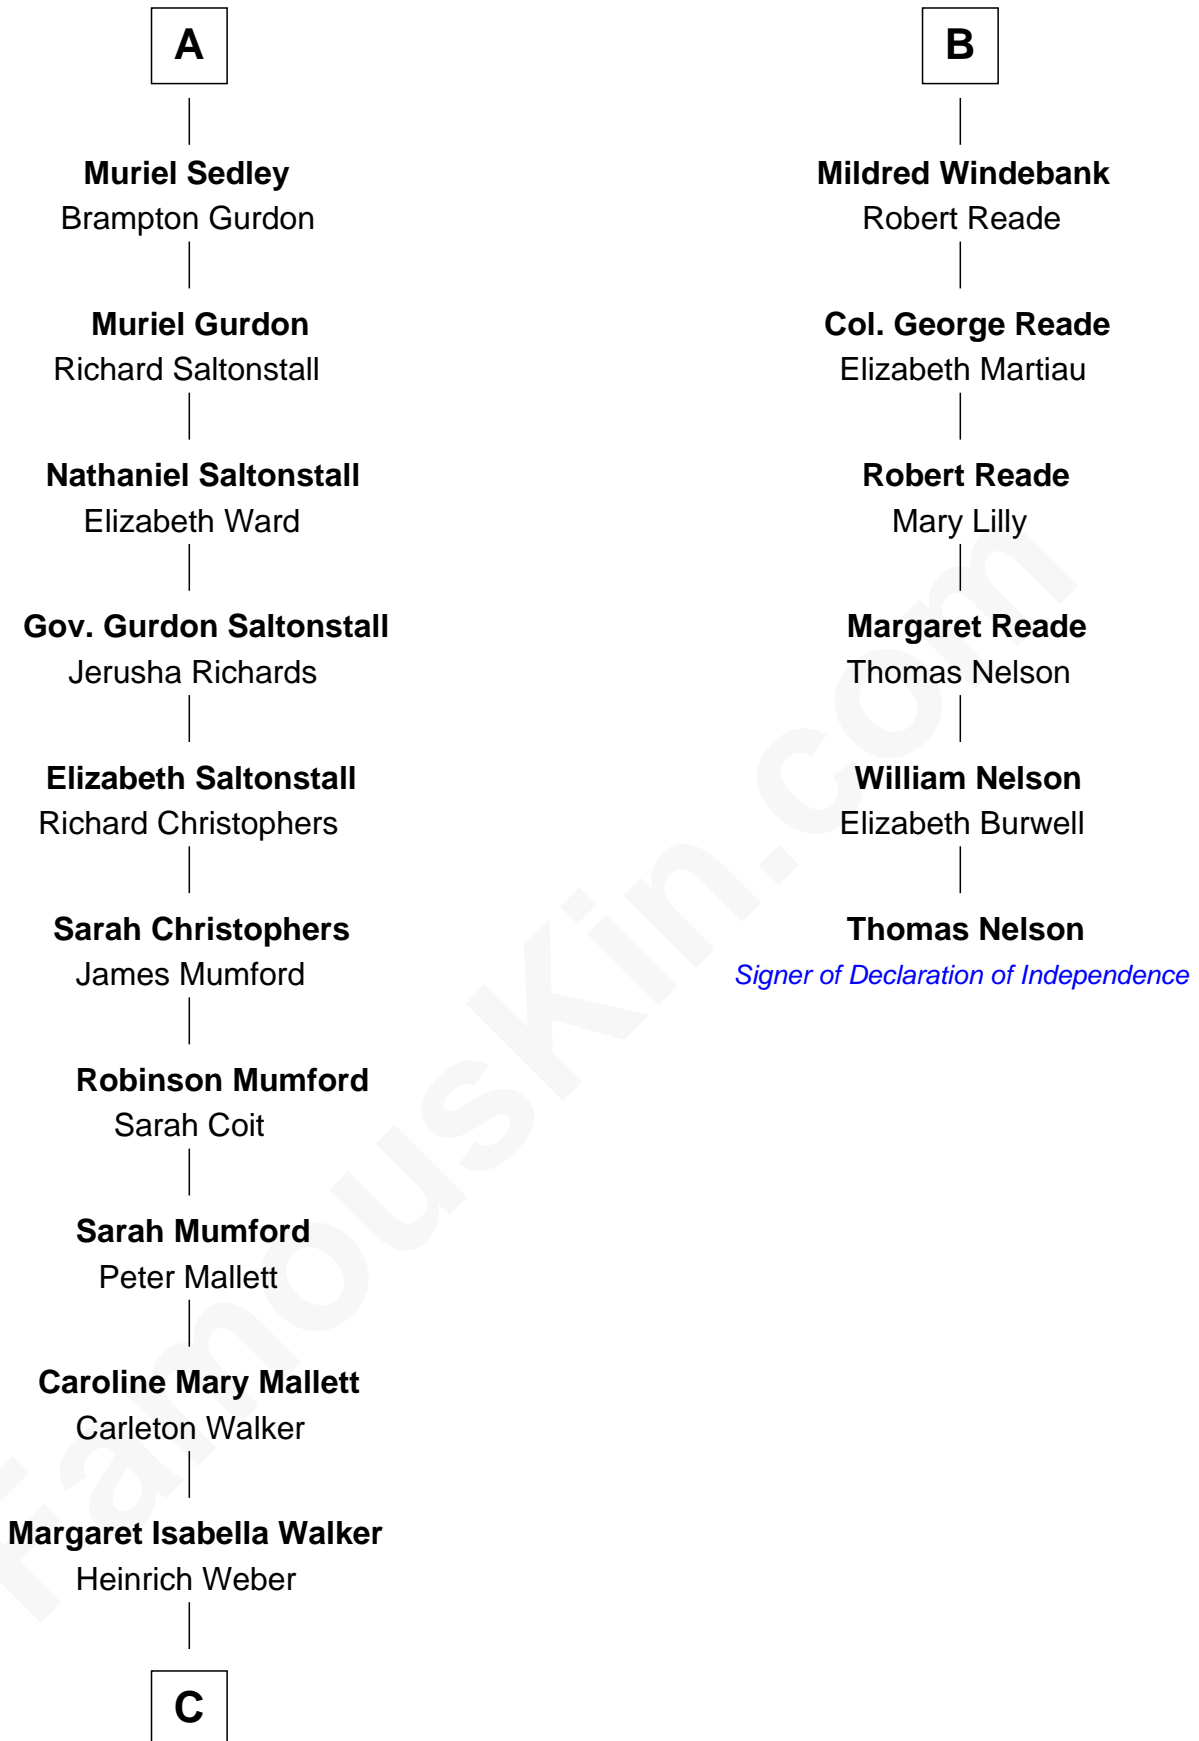

FamousKin.com Relationship Chart of

Carly Fiorina

CEO of Hewlett-Packard

12th cousin 8 times removed of

Thomas Nelson

Signer of the Declaration of Independence

John de Mowbray
Elizabeth de Segrave

Sir Thomas Mowbray
Elizabeth Fitzalan

Margaret Mowbray
Sir Robert Howard

Sir John Howard
Margaret Chedworth

Katherine Howard
Sir John Bouchier

Jane Bouchier
Edmund Knyvet

John Knyvet
Agnes Harcourt

Abigail Knyvet
Martin Sedley

A

Eleanor de Mowbray
John de Welles

Eudo de Welles
Maud de Greystoke

Sir Lionel de Welles
Joan de Waterton

Margaret de Welles
Sir Thomas Dymoke

Sir Robert Dymoke
Ann Sparrow

Sir Edward Dymoke
Anne Talboys

Frances Dymoke
Sir Thomas Windebank

B