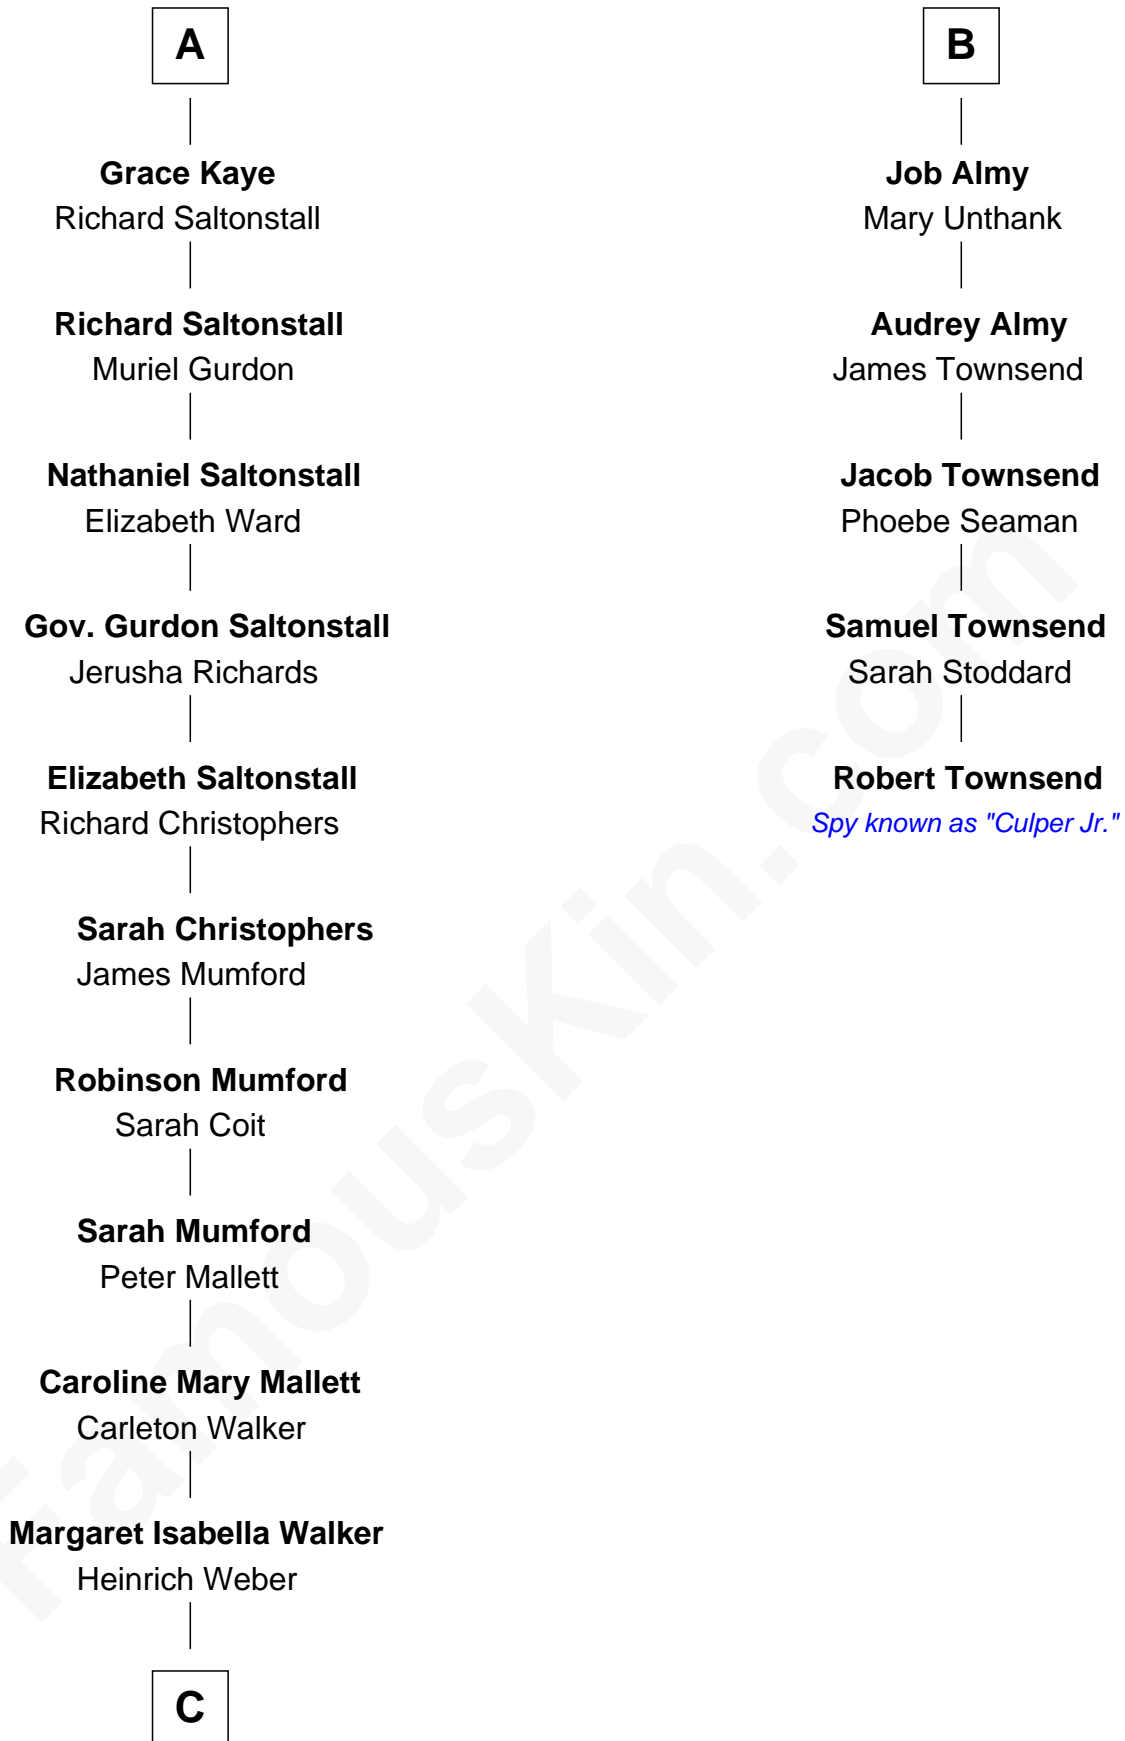

FamousKin.com Relationship Chart of

Carly Fiorina

CEO of Hewlett-Packard

11th cousin 9 times removed of

Robert Townsend

Member of the Culper Spy Ring during the American Revolution

Sir Thomas Aylesbury

Katherine Pabenham

FamousKin.com