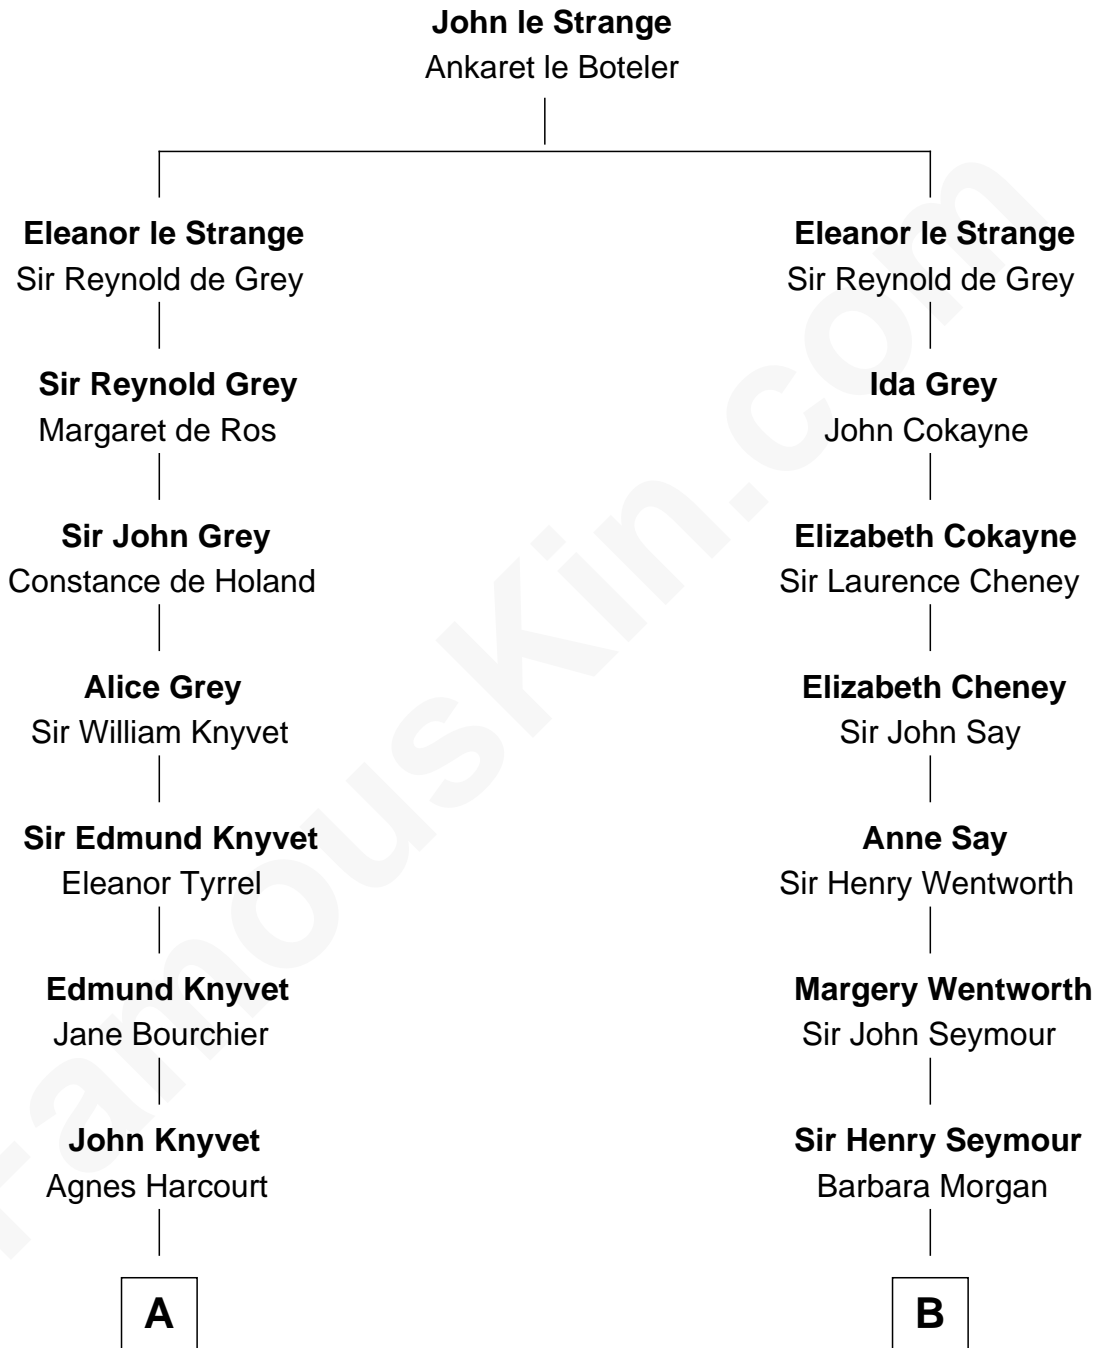

FamousKin.com Relationship Chart of

Carly Fiorina

CEO of Hewlett-Packard

12th cousin 9 times removed of

Caesar Rodney

Signer of the Declaration of Independence

C

—
Margaret Isabella Walker

Heinrich Weber

—
John Walker Weber

Maude Graves

—
Cara Carleton Weber

Harold Marvin Sneed

—
Joseph Tyree Sneed

Madelon Montross Juergens

—
Carly Fiorina