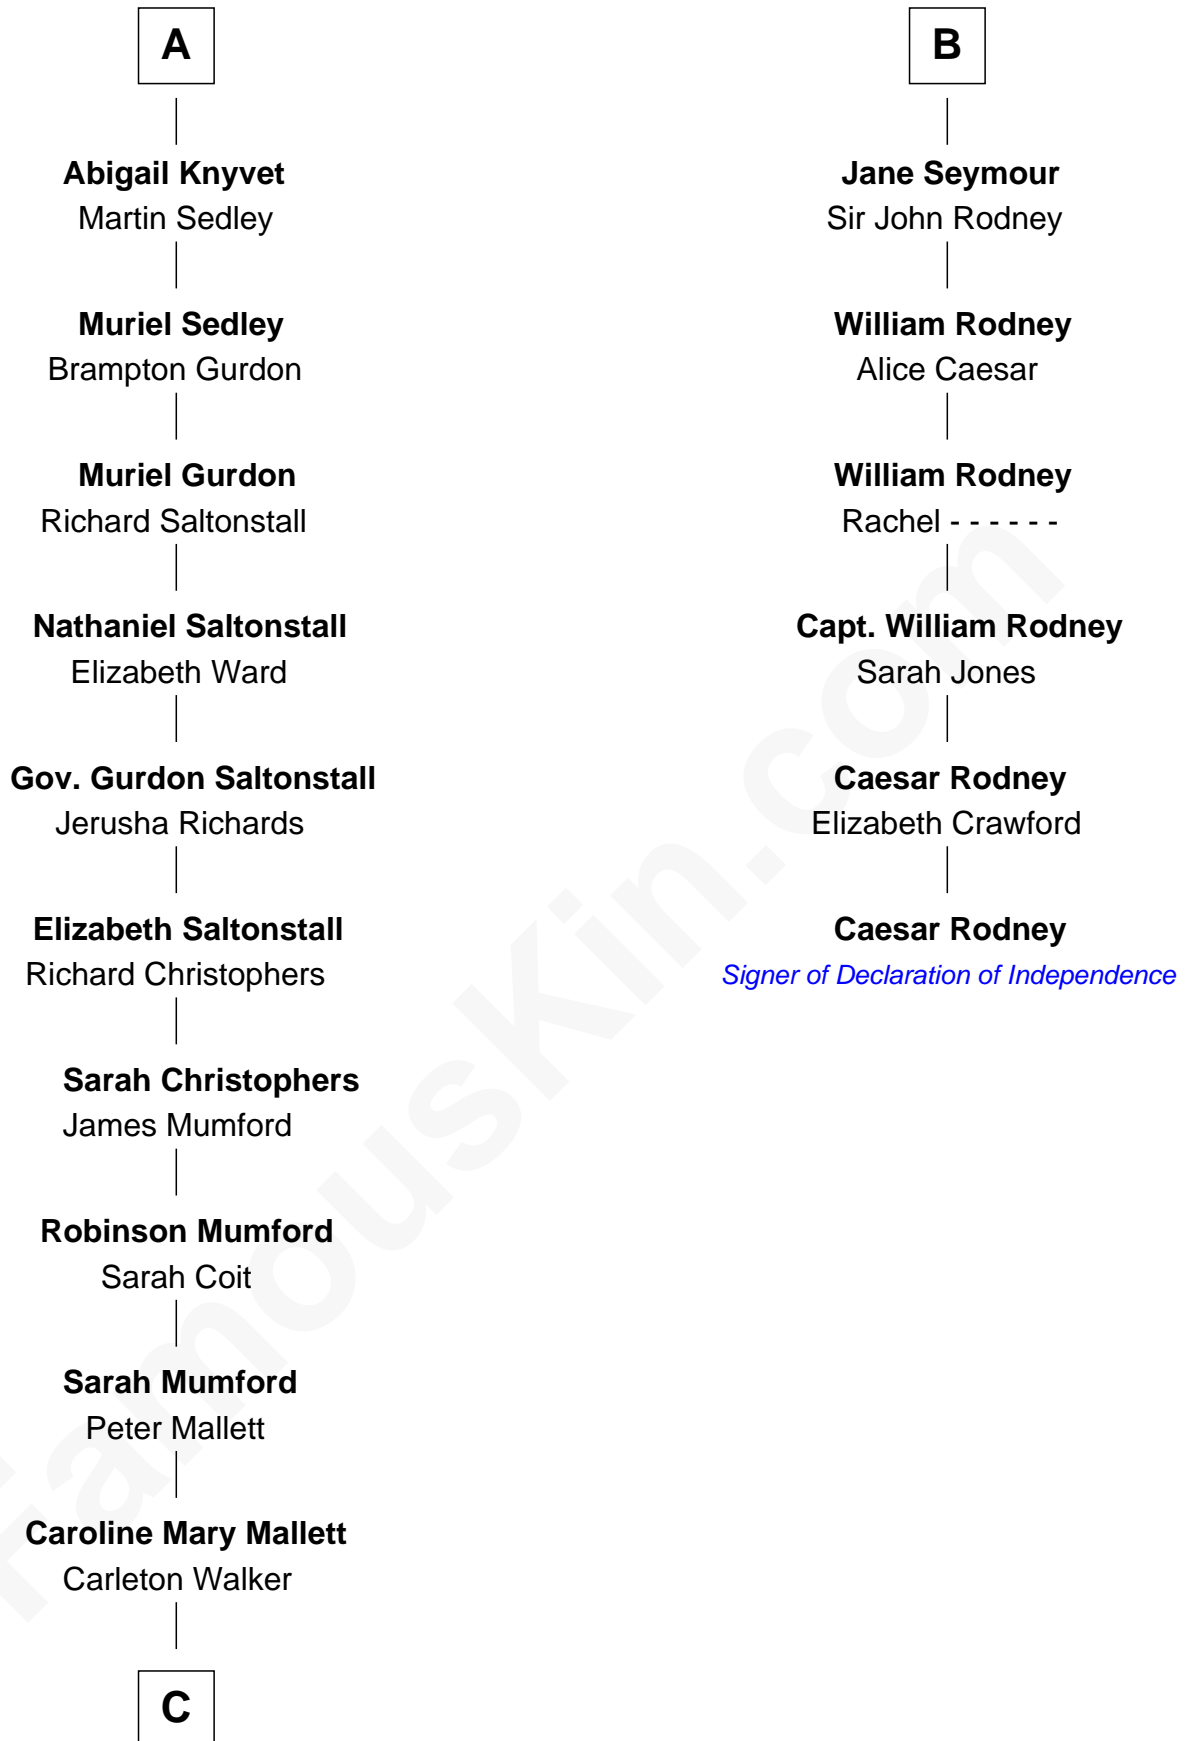

FamousKin.com Relationship Chart of

Carly Fiorina

CEO of Hewlett-Packard

12th cousin 9 times removed of

Caesar Rodney

Signer of the Declaration of Independence

C

—
Margaret Isabella Walker

Heinrich Weber

—
John Walker Weber

Maude Graves

—
Cara Carleton Weber

Harold Marvin Sneed

—
Joseph Tyree Sneed

Madelon Montross Juergens

—
Carly Fiorina