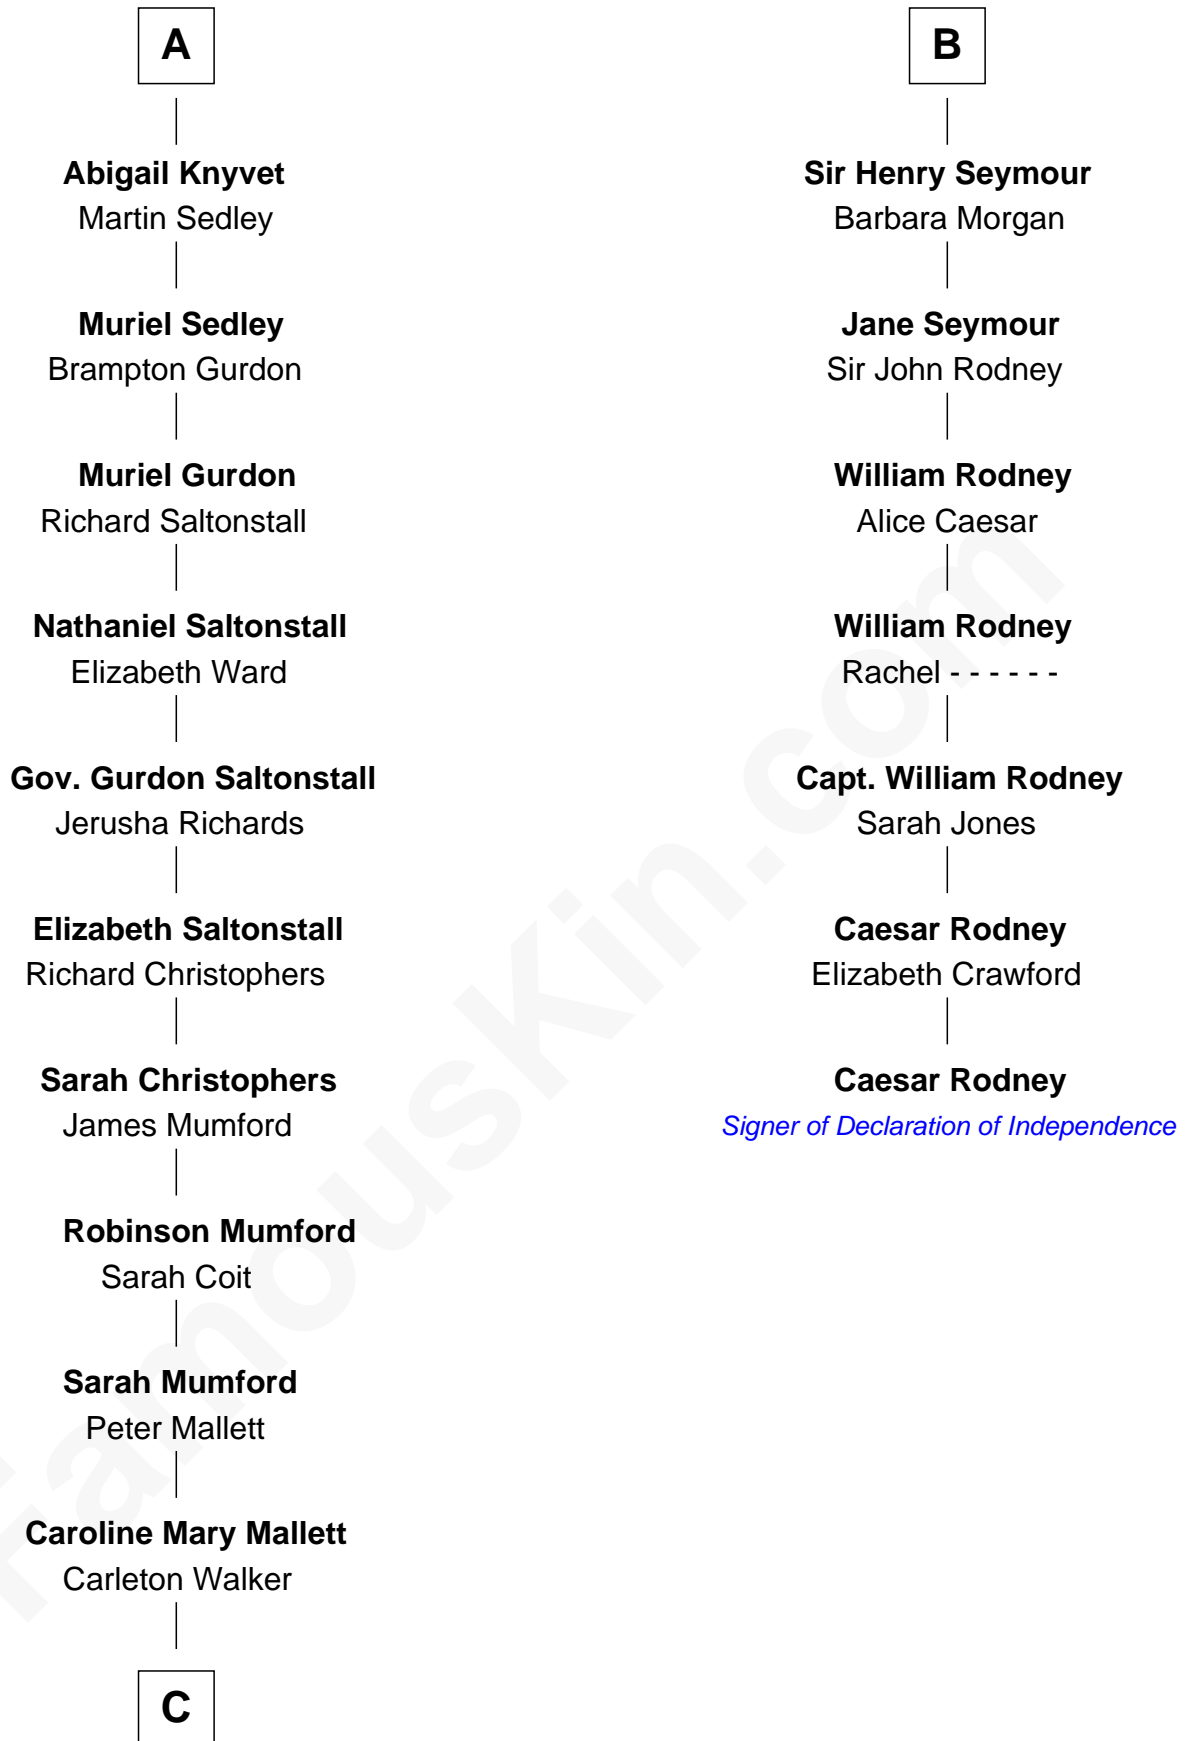

FamousKin.com Relationship Chart of

Carly Fiorina

CEO of Hewlett-Packard

13th cousin 8 times removed of

Caesar Rodney

Signer of the Declaration of Independence

Edward III, King of England

Philippa of Hainault

C

—
Margaret Isabella Walker

Heinrich Weber

—
John Walker Weber

Maude Graves

—
Cara Carleton Weber

Harold Marvin Sneed

—
Joseph Tyree Sneed