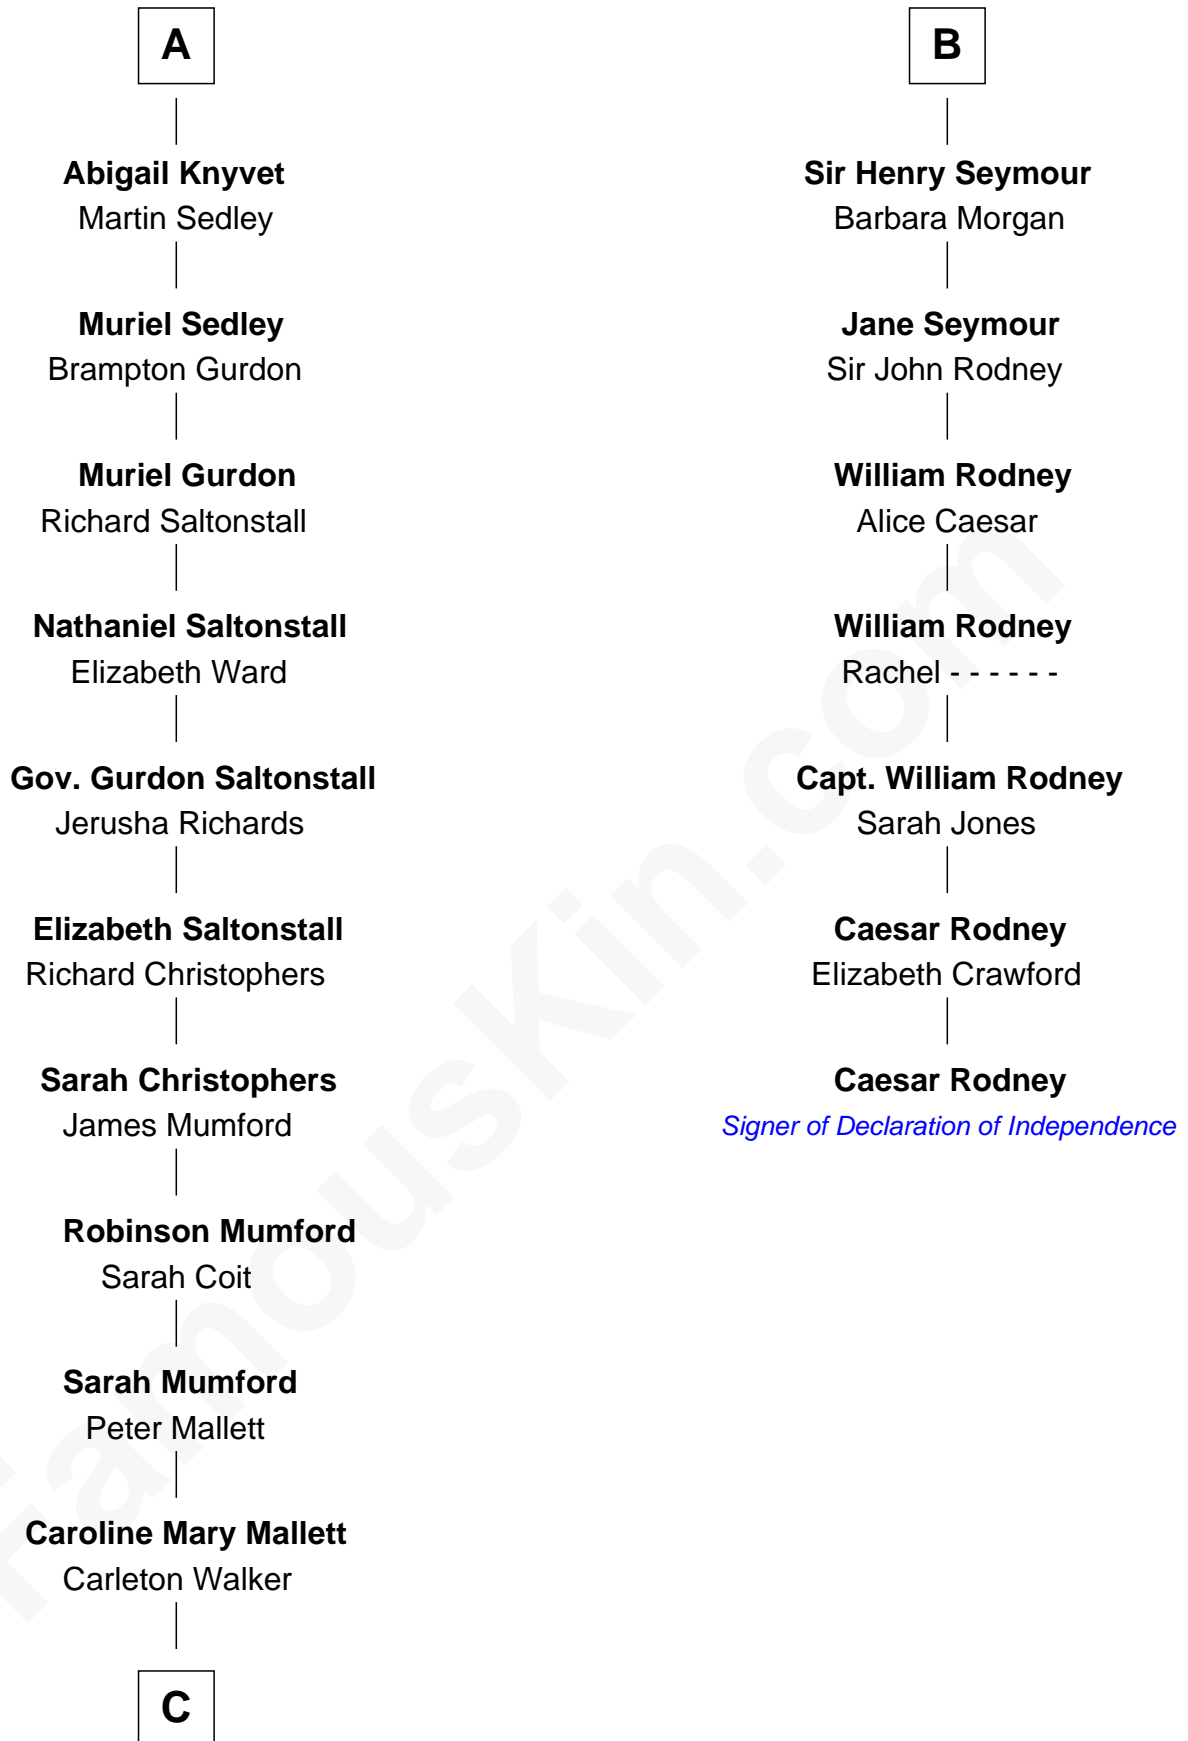

# FamousKin.com Relationship Chart of

**Carly Fiorina**

*CEO of Hewlett-Packard*

13th cousin 8 times removed of

**Caesar Rodney**

*Signer of the Declaration of Independence*

**C**

—  
**Margaret Isabella Walker**

Heinrich Weber

—  
**John Walker Weber**

Maude Graves

—  
**Cara Carleton Weber**

Harold Marvin Sneed

—  
**Joseph Tyree Sneed**

Madelon Montross Juergens

—  
**Carly Fiorina**