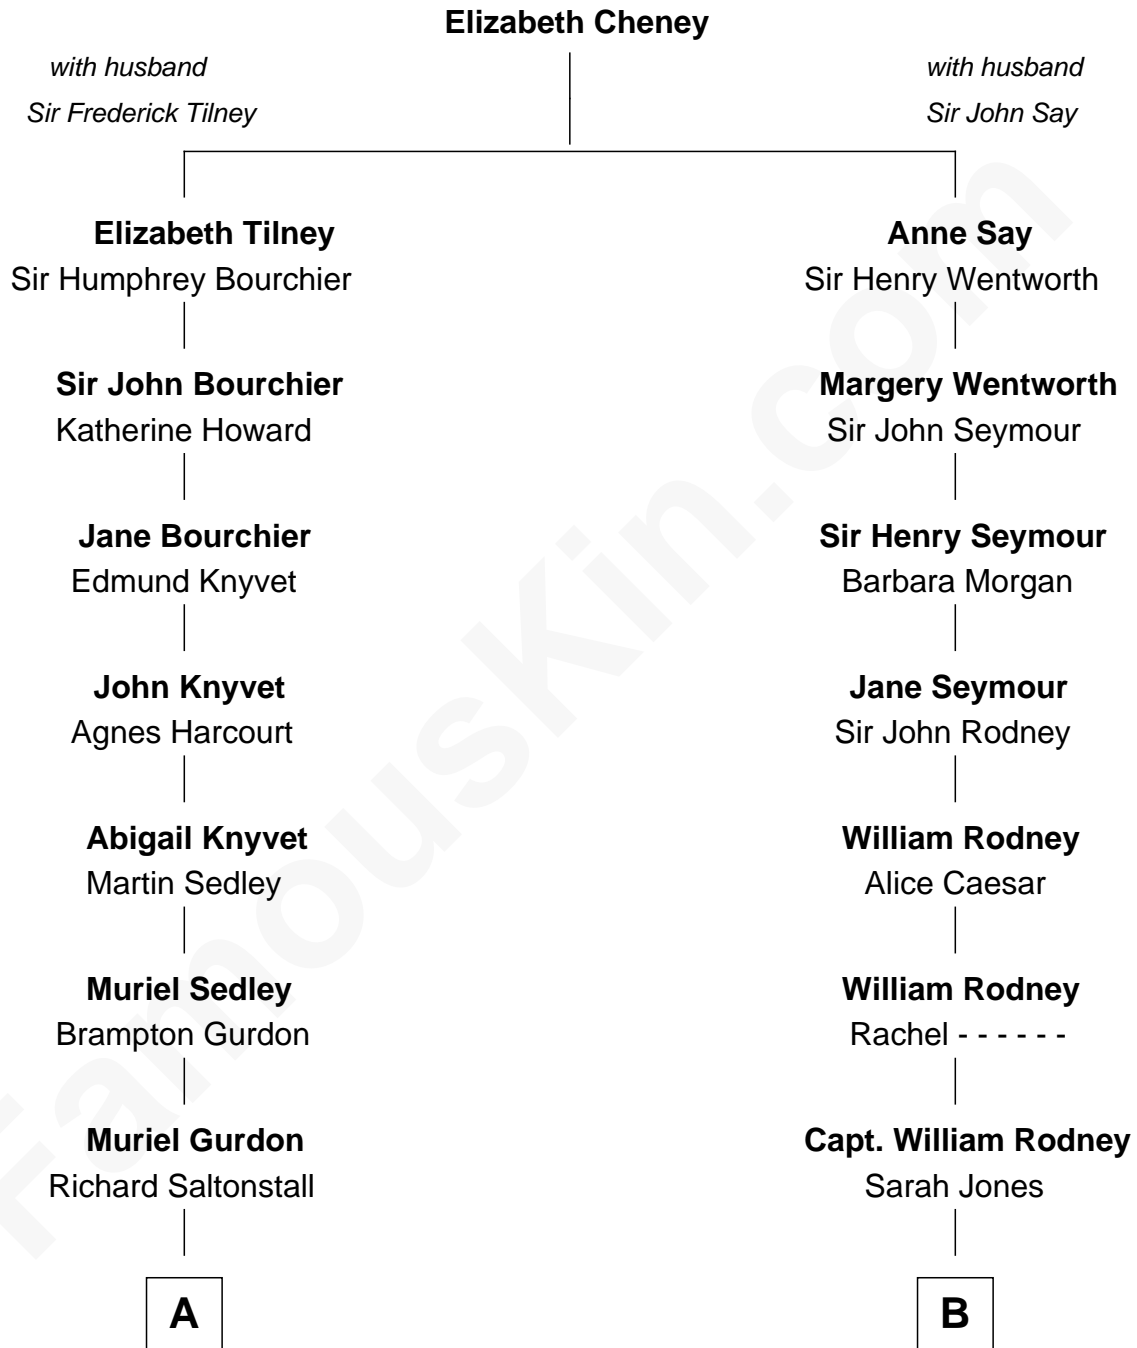

# FamousKin.com Relationship Chart of

**Carly Fiorina**

*CEO of Hewlett-Packard*

8th cousin 10 times removed of

**Caesar Rodney**

*Signer of the Declaration of Independence*

**C**

**Joseph Tyree Sneed**  
Madelon Montross Juergens