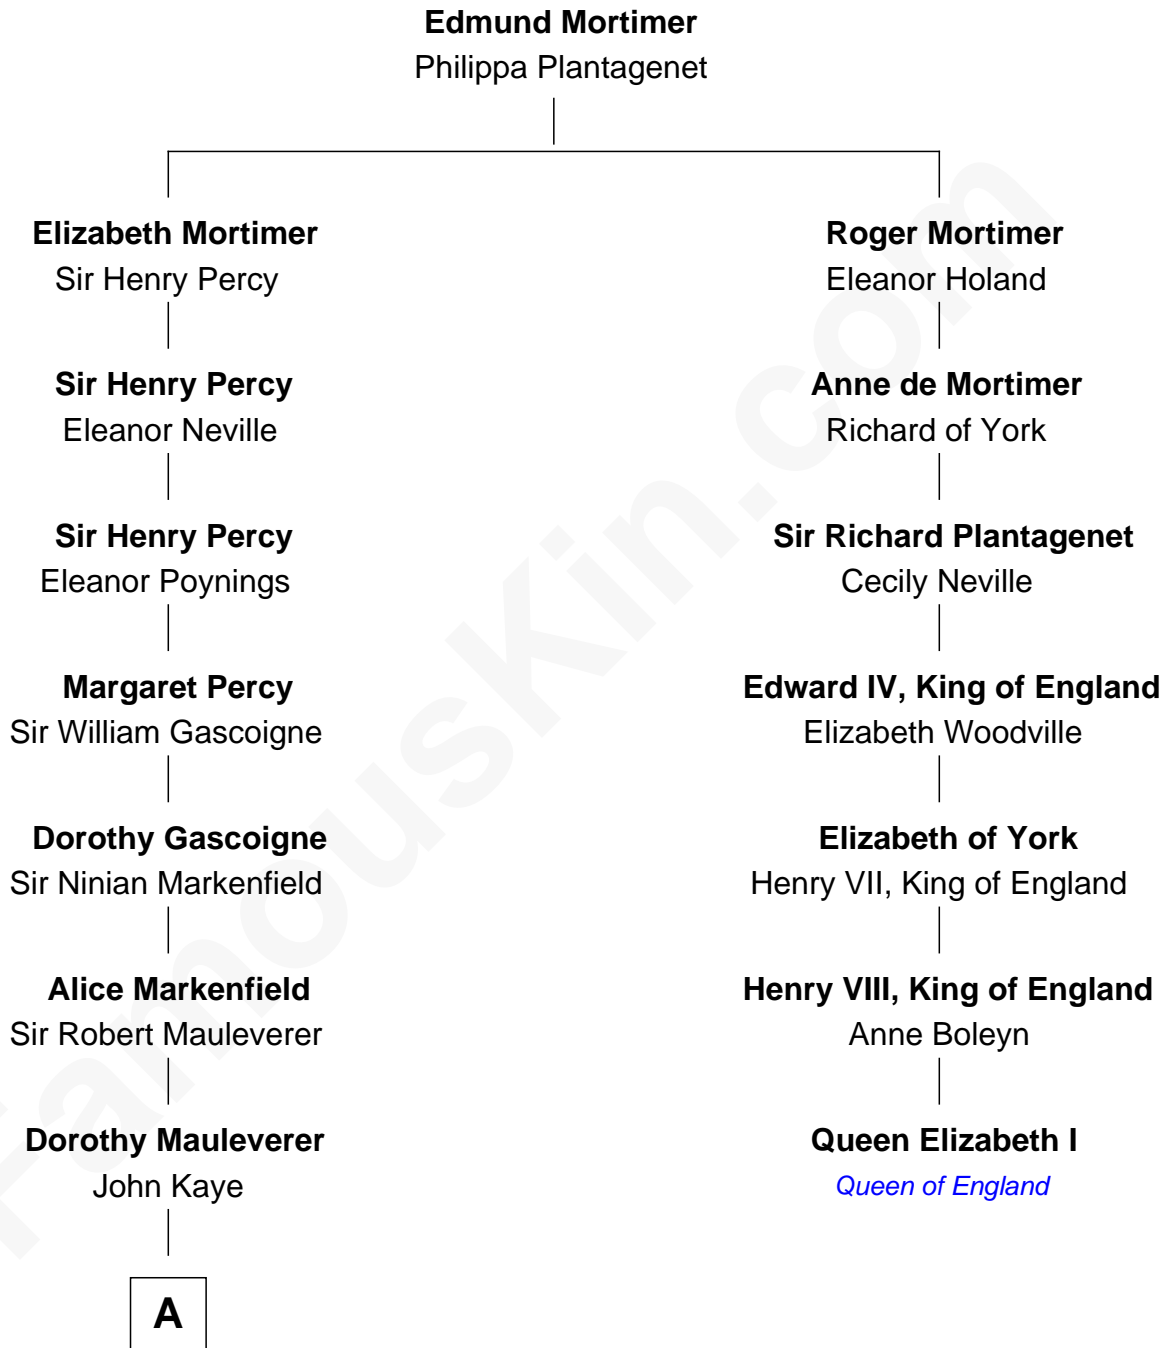

FamousKin.com Relationship Chart of

Carly Fiorina

CEO of Hewlett-Packard

6th cousin 15 times removed of

Queen Elizabeth I

Queen of England

A

Robert Kaye

Anne Flower

Grace Kaye

Richard Saltonstall

Richard Saltonstall

Muriel Gurdon

Nathaniel Saltonstall

Elizabeth Ward

Gov. Gurdon Saltonstall