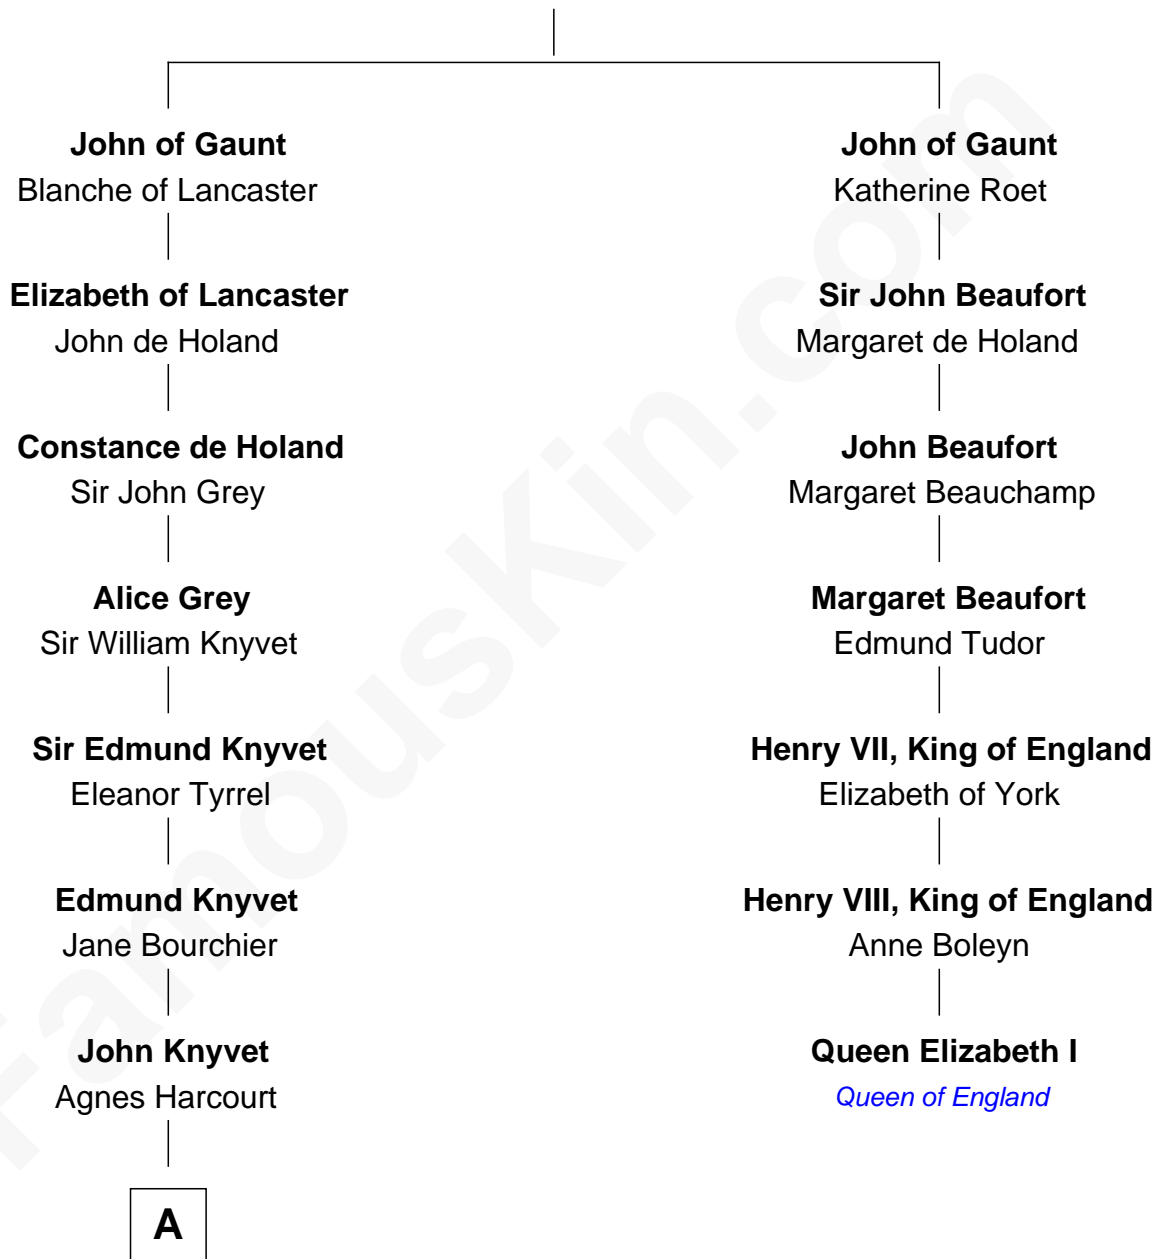

FamousKin.com Relationship Chart of

Carly Fiorina

CEO of Hewlett-Packard

6th cousin 15 times removed of

Queen Elizabeth I

Queen of England

Edward III, King of England

Philippa of Hainault

A

Abigail Knyvet

Martin Sedley

Muriel Sedley

Brampton Gurdon

Muriel Gurdon

Richard Saltonstall

Nathaniel Saltonstall

Elizabeth Ward

Gov. Gurdon Saltonstall

Jerusha Richards

Elizabeth Saltonstall

Richard Christophers

Sarah Christophers

James Mumford

Robinson Mumford