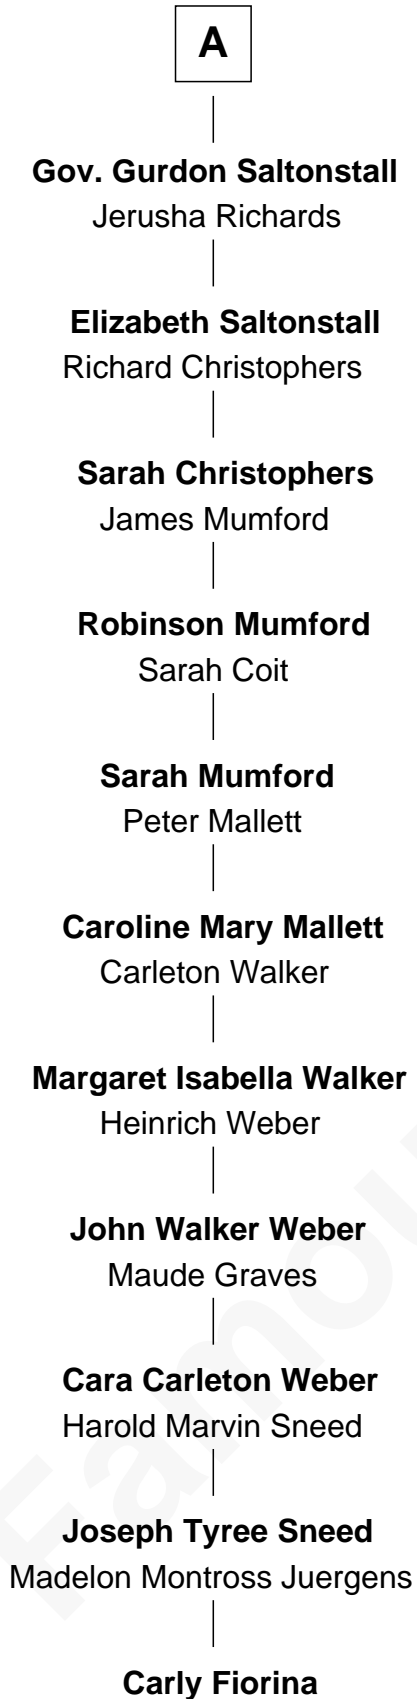

FamousKin.com

Relationship Chart of

Carly Fiorina

CEO of Hewlett-Packard

2nd cousin 15 times removed of

Queen Elizabeth I

Queen of England

CEO of Hewlett-Packard

Carly Fiorina photo by [Gage Skidmore](#) (CC BY-SA 2.0)