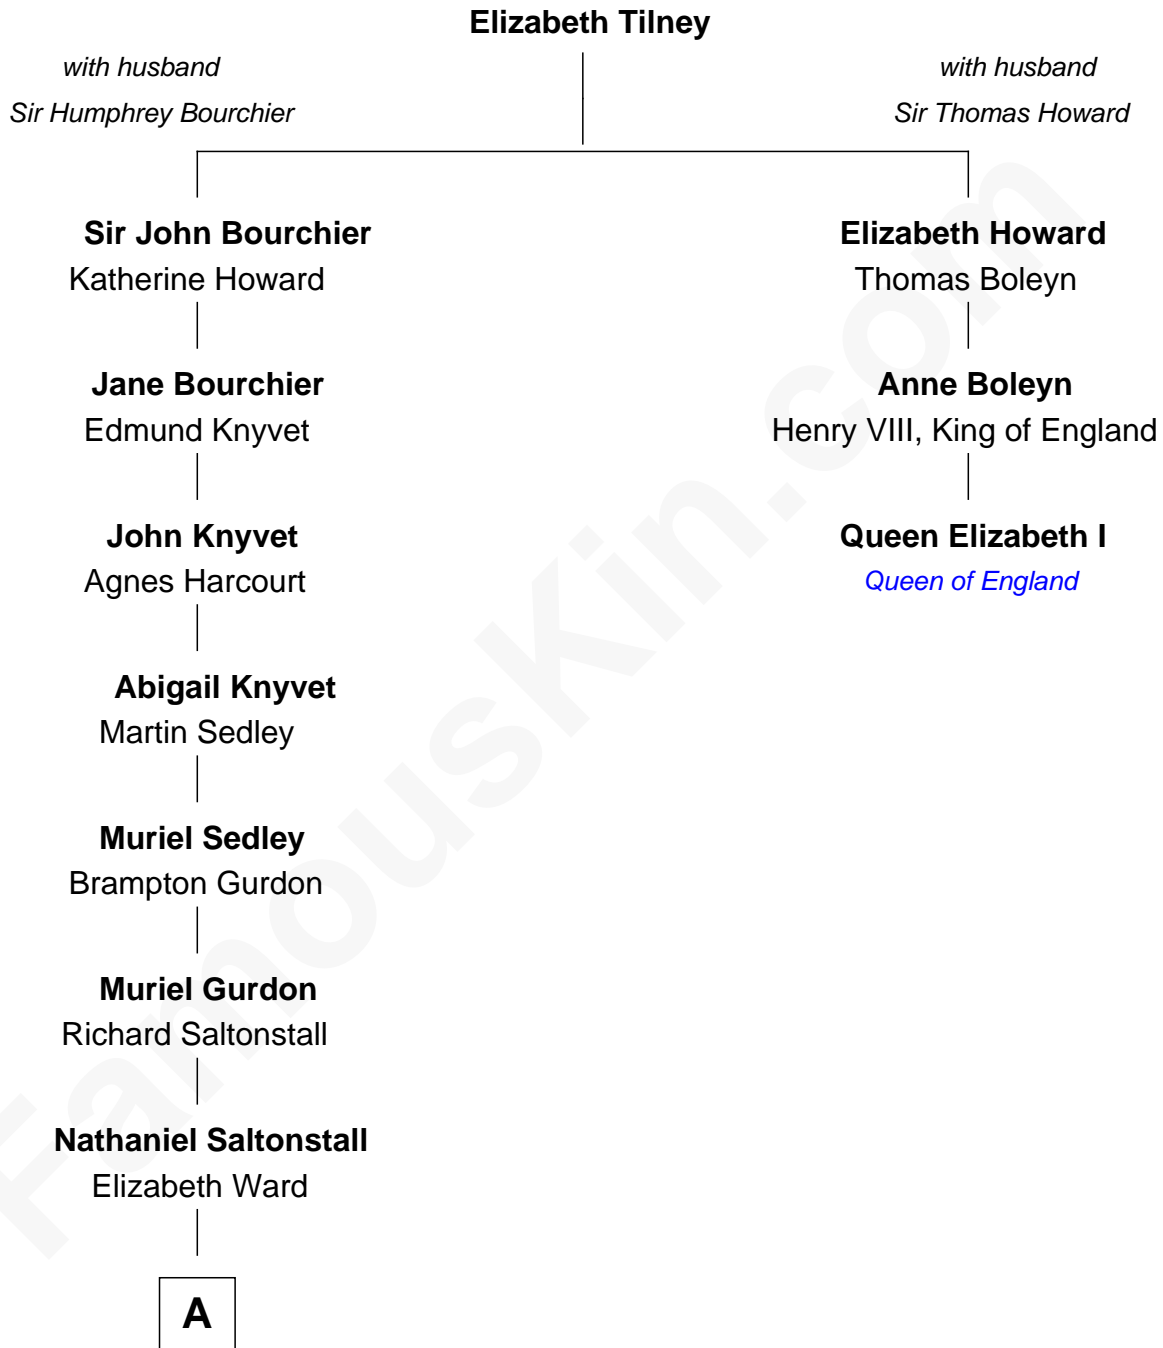

FamousKin.com

Relationship Chart of

Carly Fiorina

CEO of Hewlett-Packard

2nd cousin 15 times removed of

Queen Elizabeth I

Queen of England

CEO of Hewlett-Packard

Carly Fiorina photo by [Gage Skidmore](#) (CC BY-SA 2.0)