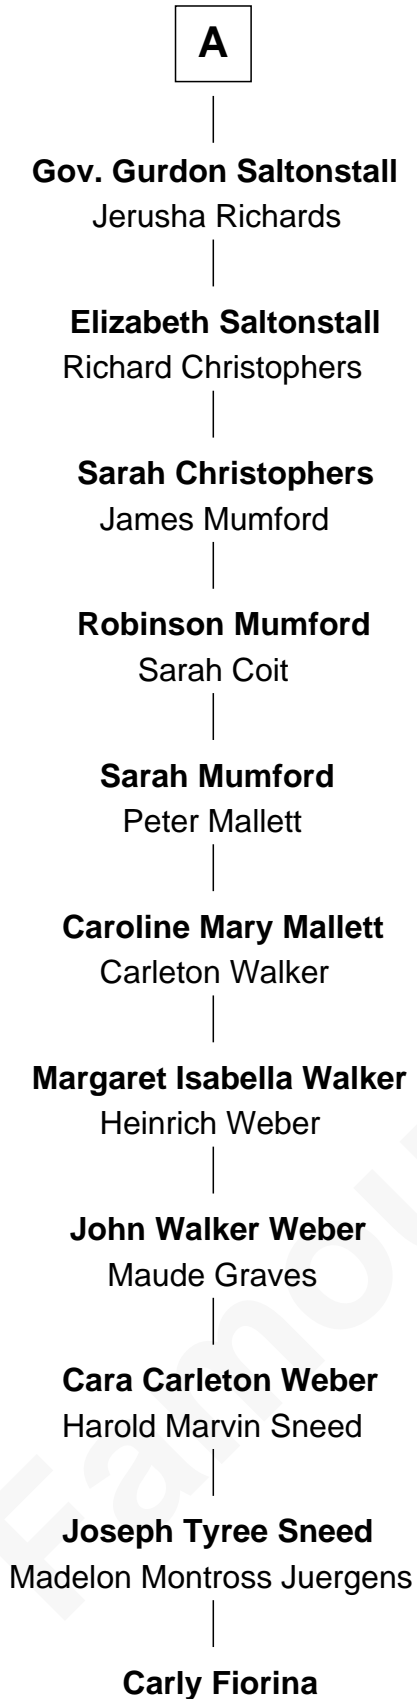

FamousKin.com Relationship Chart of

Carly Fiorina

CEO of Hewlett-Packard

3rd cousin 14 times removed of

Queen Elizabeth I

Queen of England

Sir John Howard

*with wife
Margaret Chedworth*

*with wife
Katherine Moleyns*

Katherine Howard
Sir John Bouchier

Sir Thomas Howard
Elizabeth Tilney

Jane Bouchier
Edmund Knyvet

Elizabeth Howard
Thomas Boleyn

John Knyvet
Agnes Harcourt

Anne Boleyn
Henry VIII, King of England

Abigail Knyvet
Martin Sedley

Queen Elizabeth I
Queen of England

Muriel Sedley
Brampton Gurdon

Muriel Gurdon
Richard Saltonstall

Nathaniel Saltonstall
Elizabeth Ward

A

CEO of Hewlett-Packard

Carly Fiorina photo by [Gage Skidmore](#) (CC BY-SA 2.0)