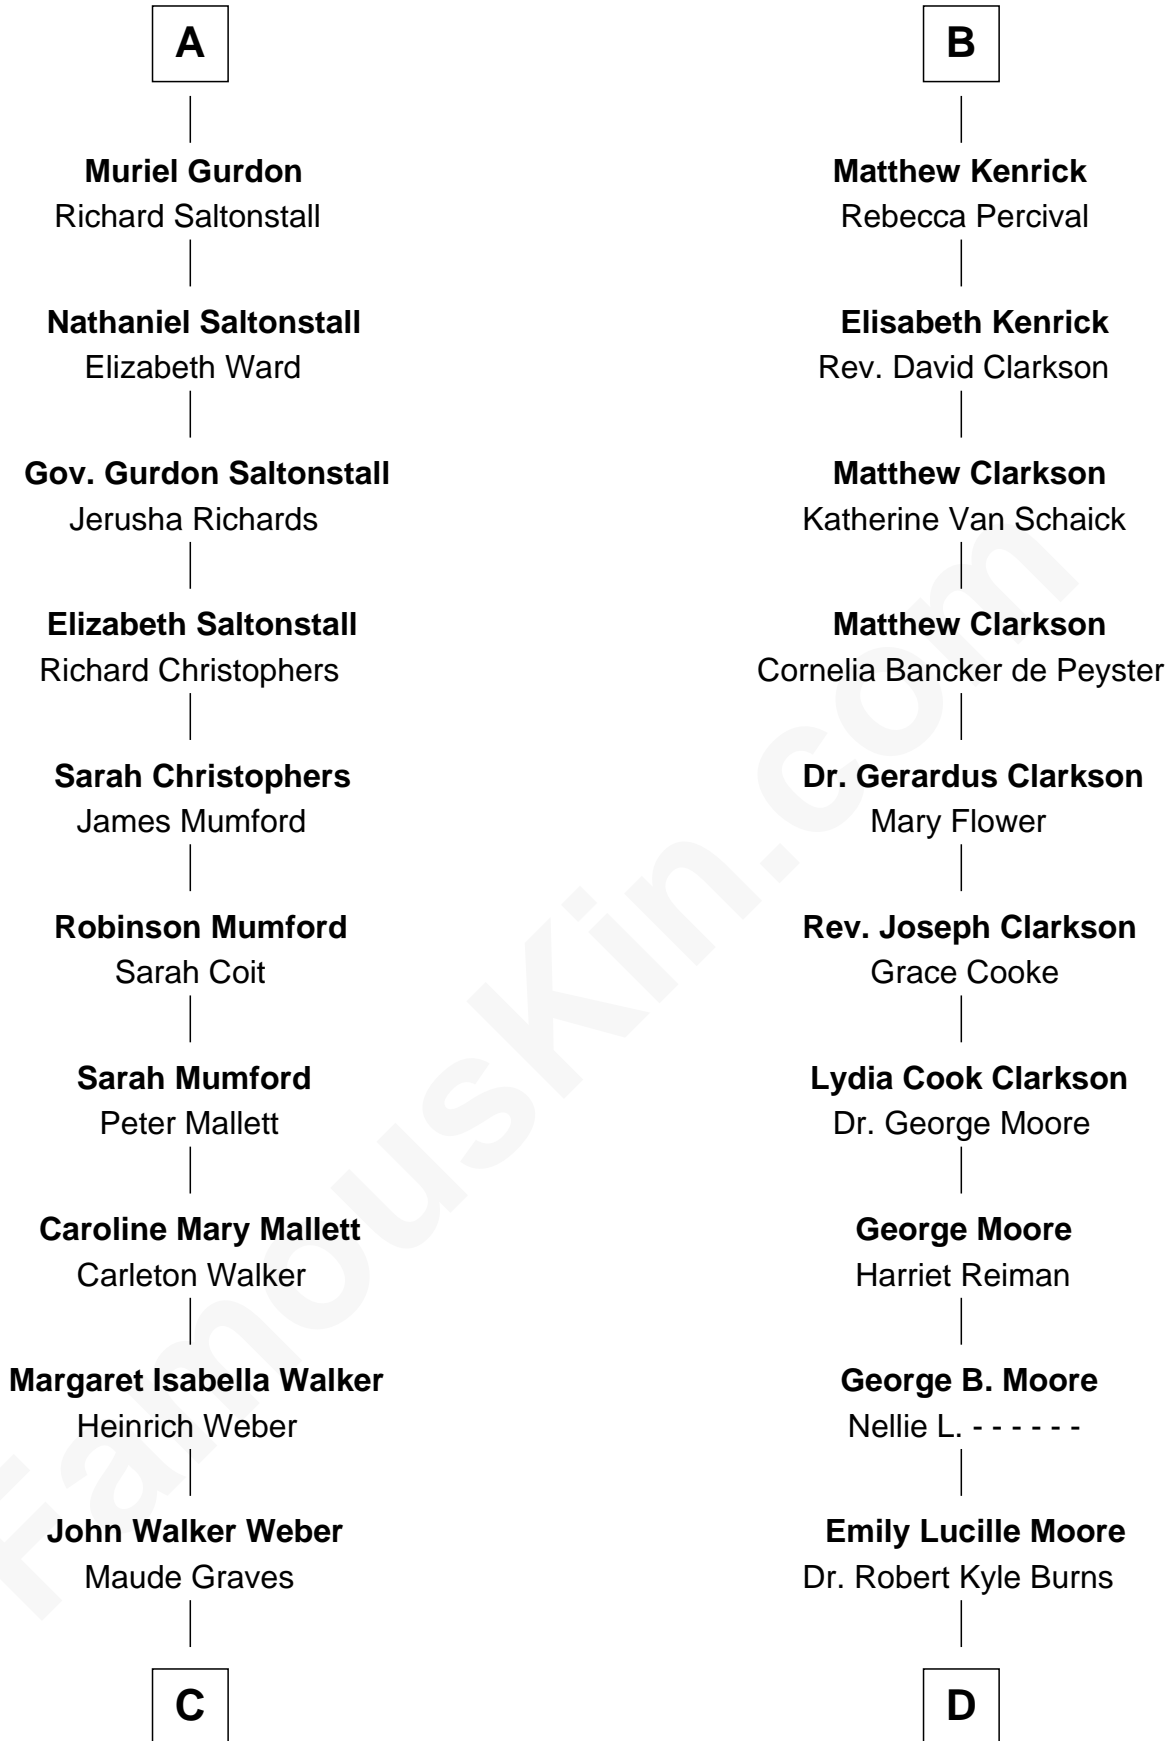

FamousKin.com Relationship Chart of

Carly Fiorina

CEO of Hewlett-Packard

18th cousin 1 time removed of

Ken Burns

Documentary Filmmaker

Sir Reynold Grey

*with wife
Margaret de Ros*

Agnes Grey
Richard Mitton

John Knyvet
Agnes Harcourt

Elizabeth Mitton
Nicholas Grosvenor

Abigail Knyvet
Martin Sedley

Eleanor Grosvenor
Jasper Lodge

Muriel Sedley
Brampton Gurdon

Elizabeth Lodge
John Kenrick

A

B

FamousKin.com