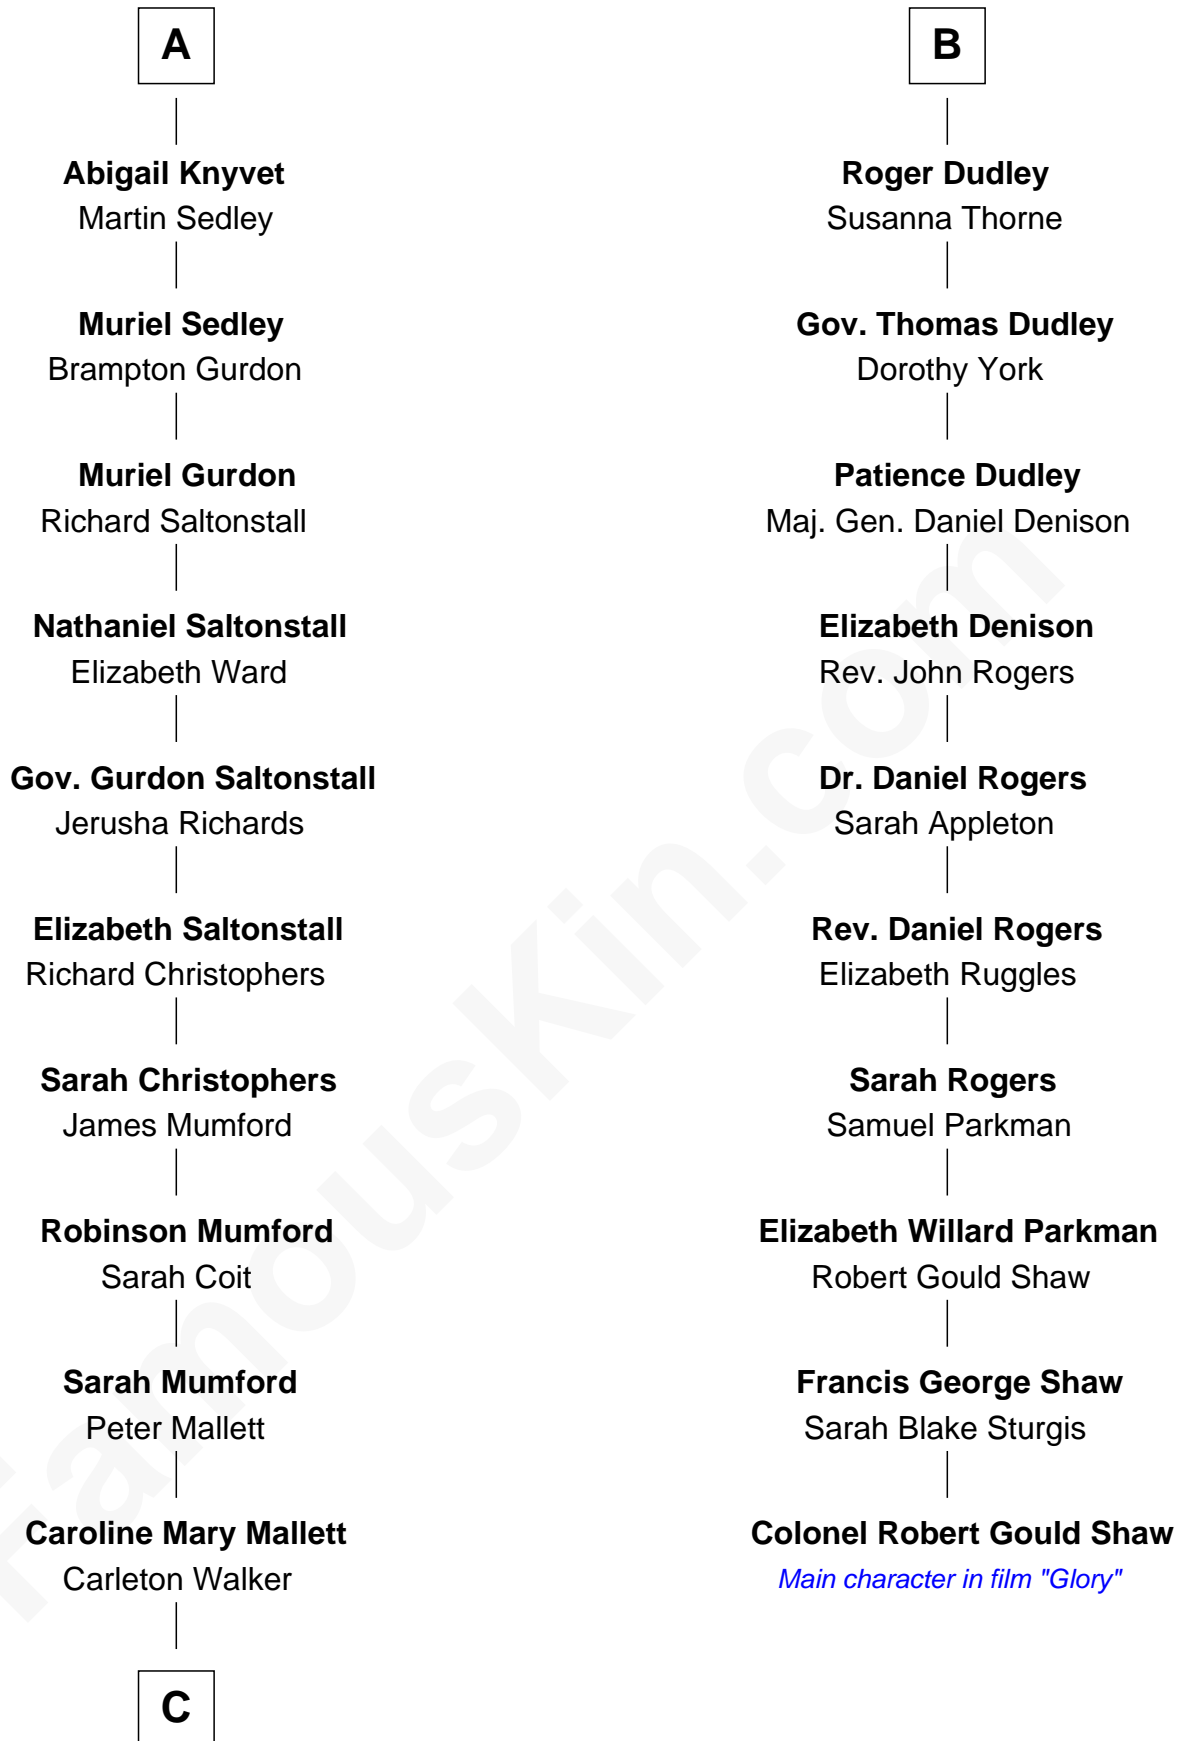

FamousKin.com

Relationship Chart of

Carly Fiorina

CEO of Hewlett-Packard

16th cousin 5 times removed of

Colonel Robert Gould Shaw

U.S. Civil War leader of film "Glory" fame

Edward III, King of England

Philippa of Hainault

C

—
Margaret Isabella Walker

Heinrich Weber

—
John Walker Weber

Maude Graves

—
Cara Carleton Weber

Harold Marvin Sneed