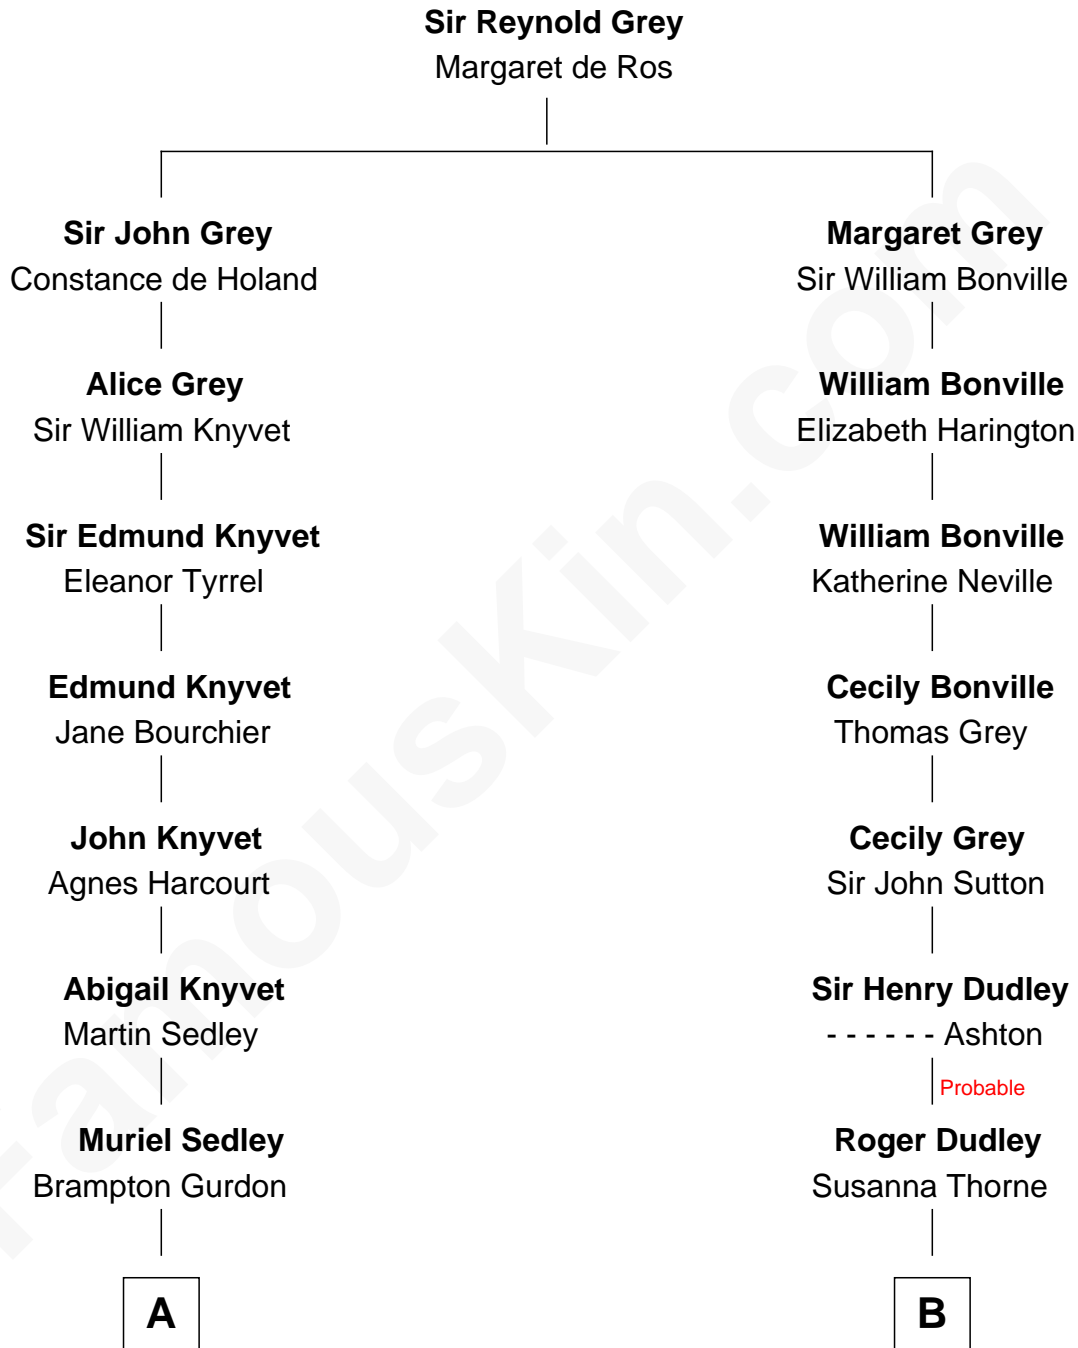

FamousKin.com

Relationship Chart of

Carly Fiorina

CEO of Hewlett-Packard

15th cousin 4 times removed of

Colonel Robert Gould Shaw

U.S. Civil War leader of film "Glory" fame

C

—
Cara Carleton Weber

Harold Marvin Sneed

—
Joseph Tyree Sneed

Madelon Montross Juergens

—
Carly Fiorina

CEO of Hewlett-Packard

FamousKin.com