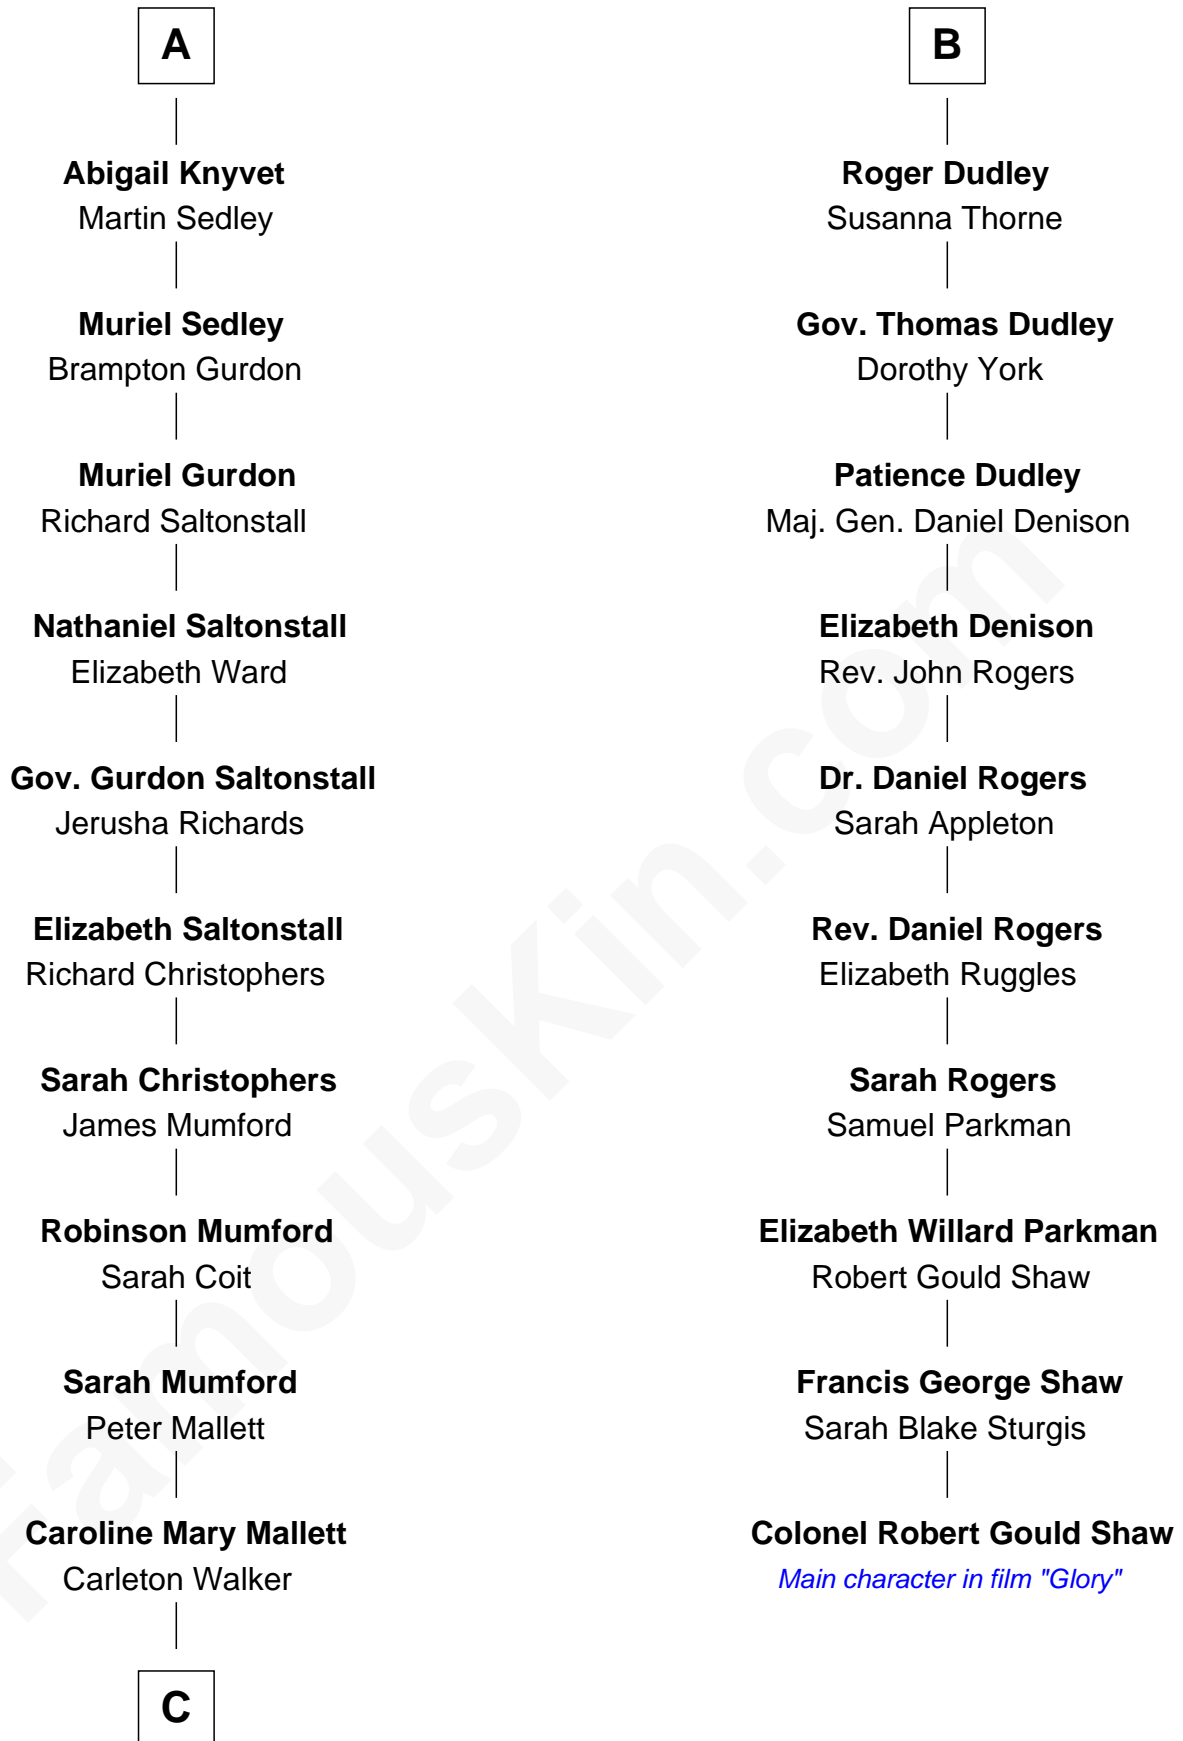

## Relationship Chart of

### Carly Fiorina

CEO of Hewlett-Packard

16th cousin 5 times removed of

### Colonel Robert Gould Shaw

U.S. Civil War leader of film "Glory" fame

FamousKin.com