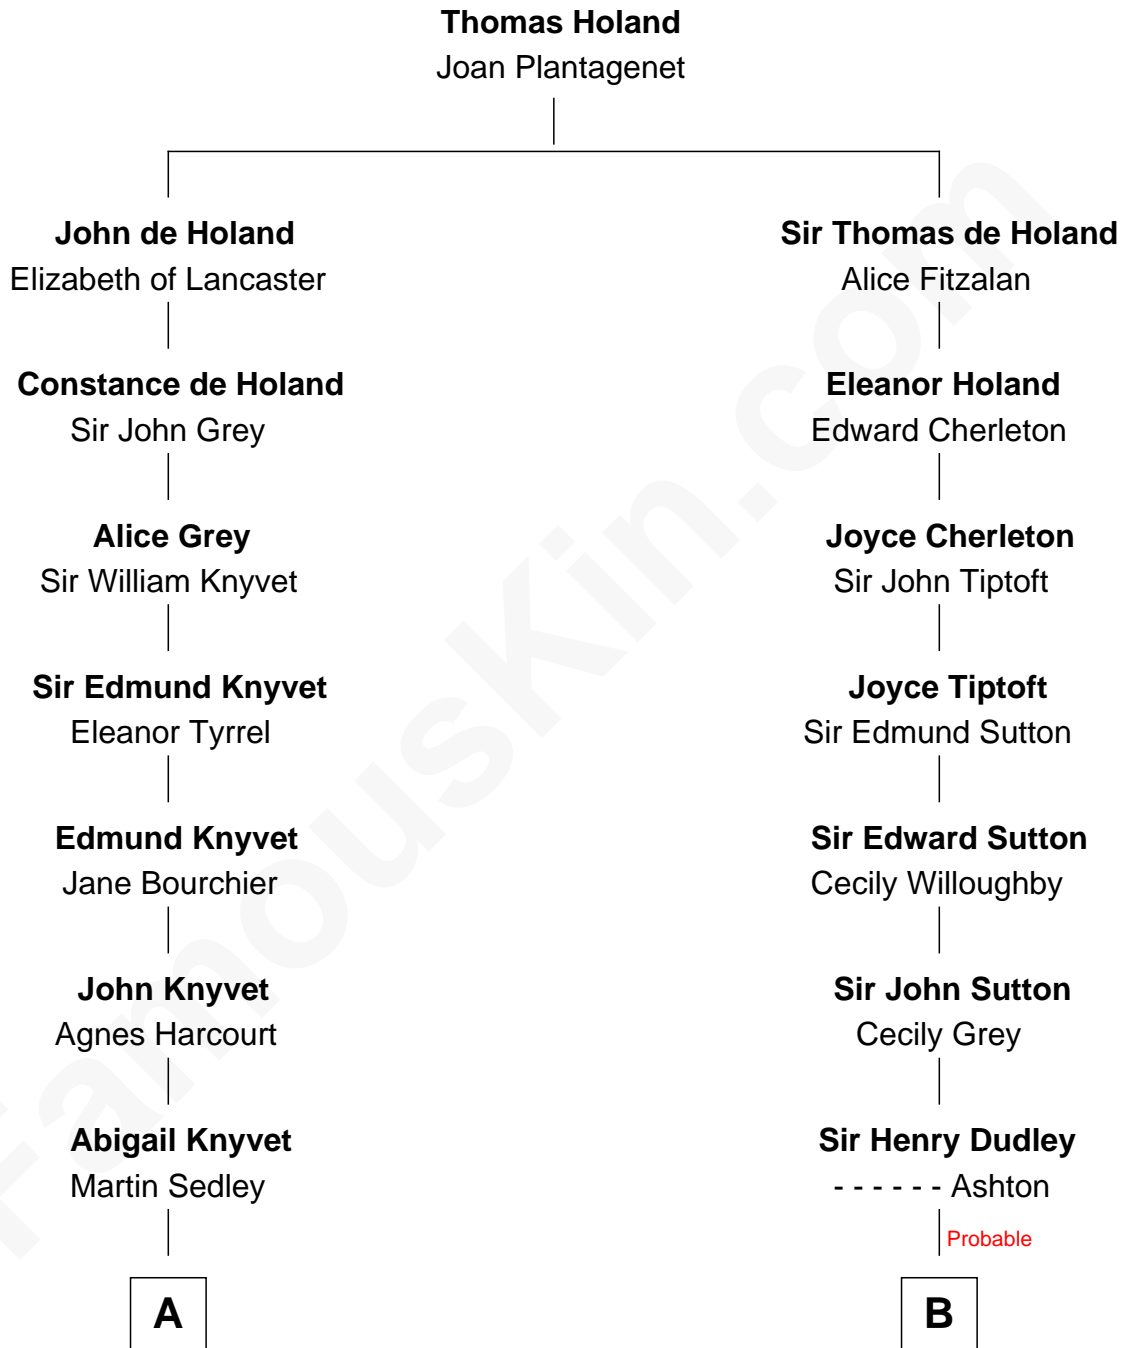

FamousKin.com

Relationship Chart of

Carly Fiorina

CEO of Hewlett-Packard

16th cousin 4 times removed of

Colonel Robert Gould Shaw

U.S. Civil War leader of film "Glory" fame

FamousKin.com