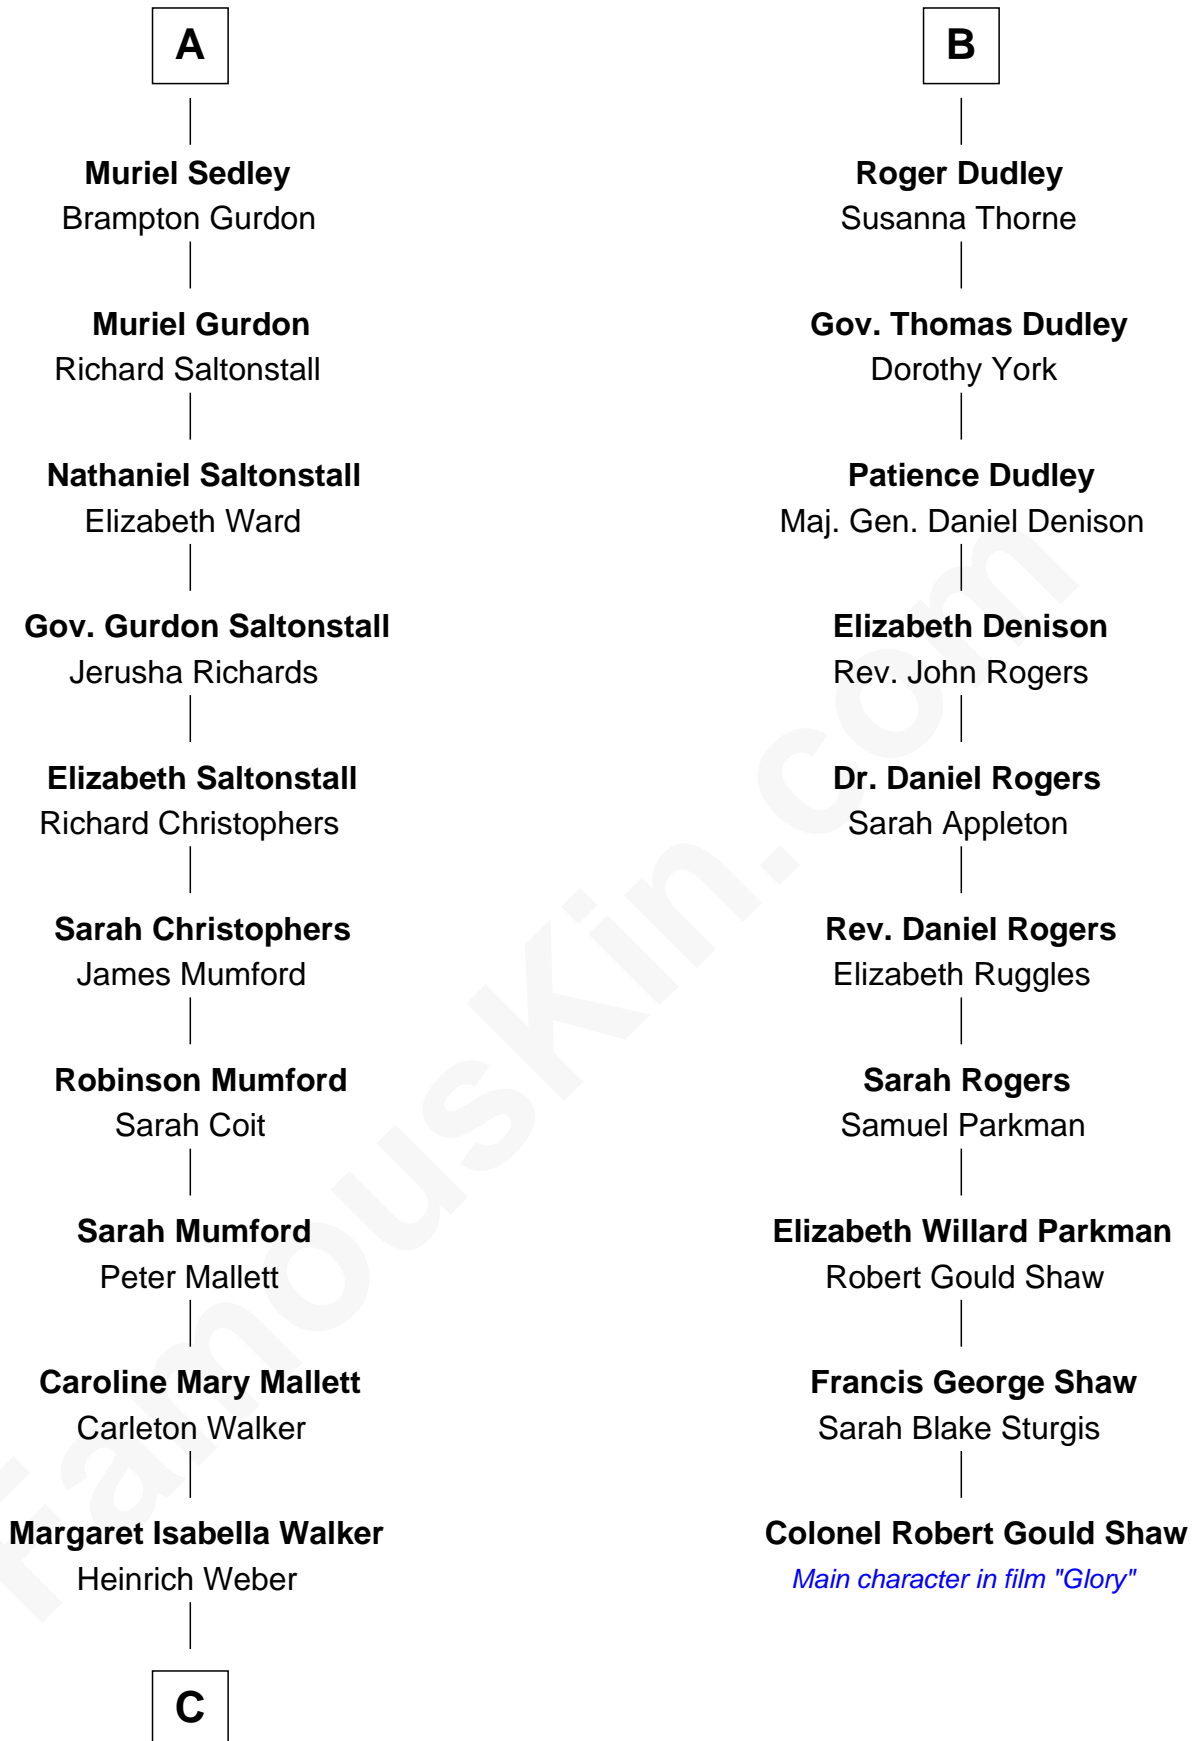

FamousKin.com

Relationship Chart of

Carly Fiorina

CEO of Hewlett-Packard

16th cousin 4 times removed of

Colonel Robert Gould Shaw

U.S. Civil War leader of film "Glory" fame

FamousKin.com