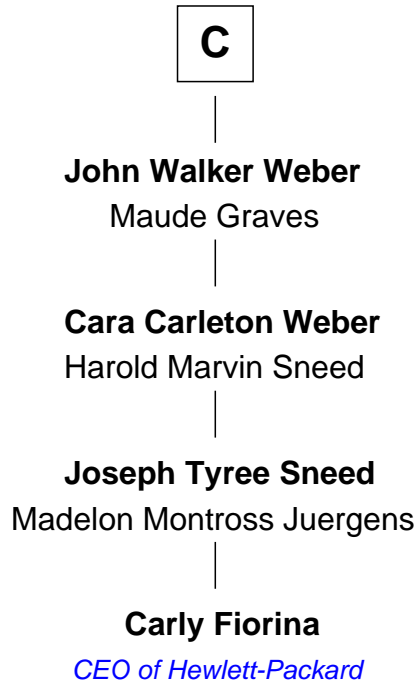

FamousKin.com

Relationship Chart of

Carly Fiorina

CEO of Hewlett-Packard

16th cousin 4 times removed of

Colonel Robert Gould Shaw

U.S. Civil War leader of film "Glory" fame

FamousKin.com