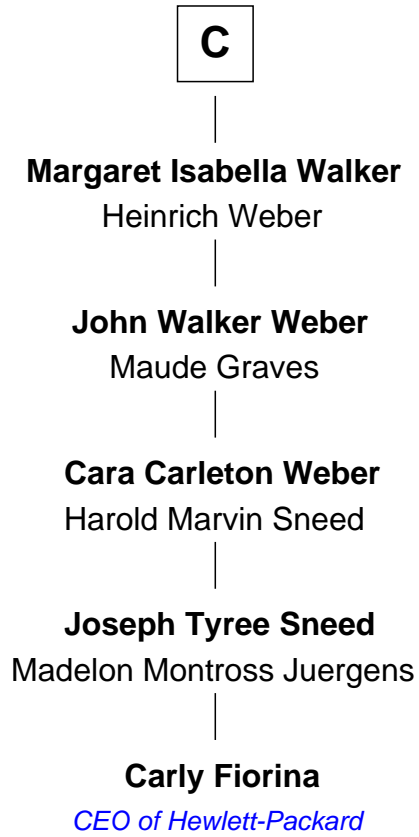

FamousKin.com

Relationship Chart of

Carly Fiorina

CEO of Hewlett-Packard

17th cousin 4 times removed of

Colonel Robert Gould Shaw

U.S. Civil War leader of film "Glory" fame

Sir John Howard

Alice de Bois

Sir Robert Howard

Margaret de Scales

Sir John Howard

Alice Tendring

Sir Robert Howard

Margaret Mowbray

Sir John Howard

Margaret Chedworth

Katherine Howard

Sir John Bourchier

Jane Bourchier

Edmund Knyvet

John Knyvet

Agnes Harcourt

A

Isabel Brome

John Denton

Alice Denton

Nicholas Purefoy

Edward Purefoy

Anne Fettiplace

B

FamousKin.com