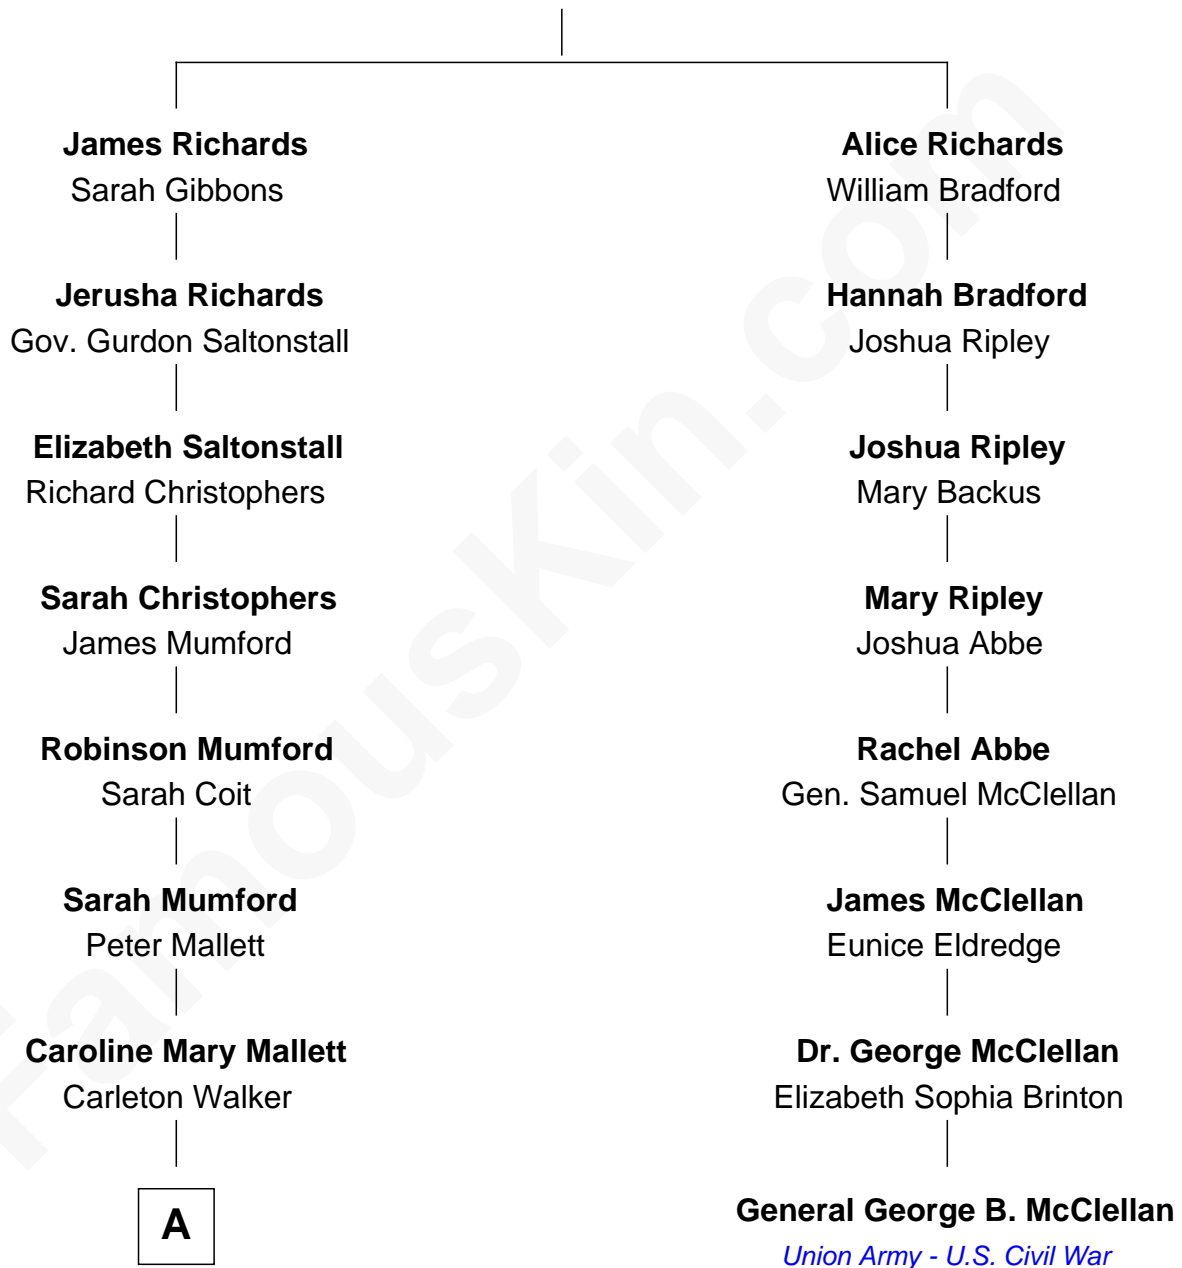

FamousKin.com

Relationship Chart of

Carly Fiorina

CEO of Hewlett-Packard

7th cousin 4 times removed of

General George B. McClellan

Union Army - U.S. Civil War

Thomas Richards

Welthian - - - - -

FamousKin.com