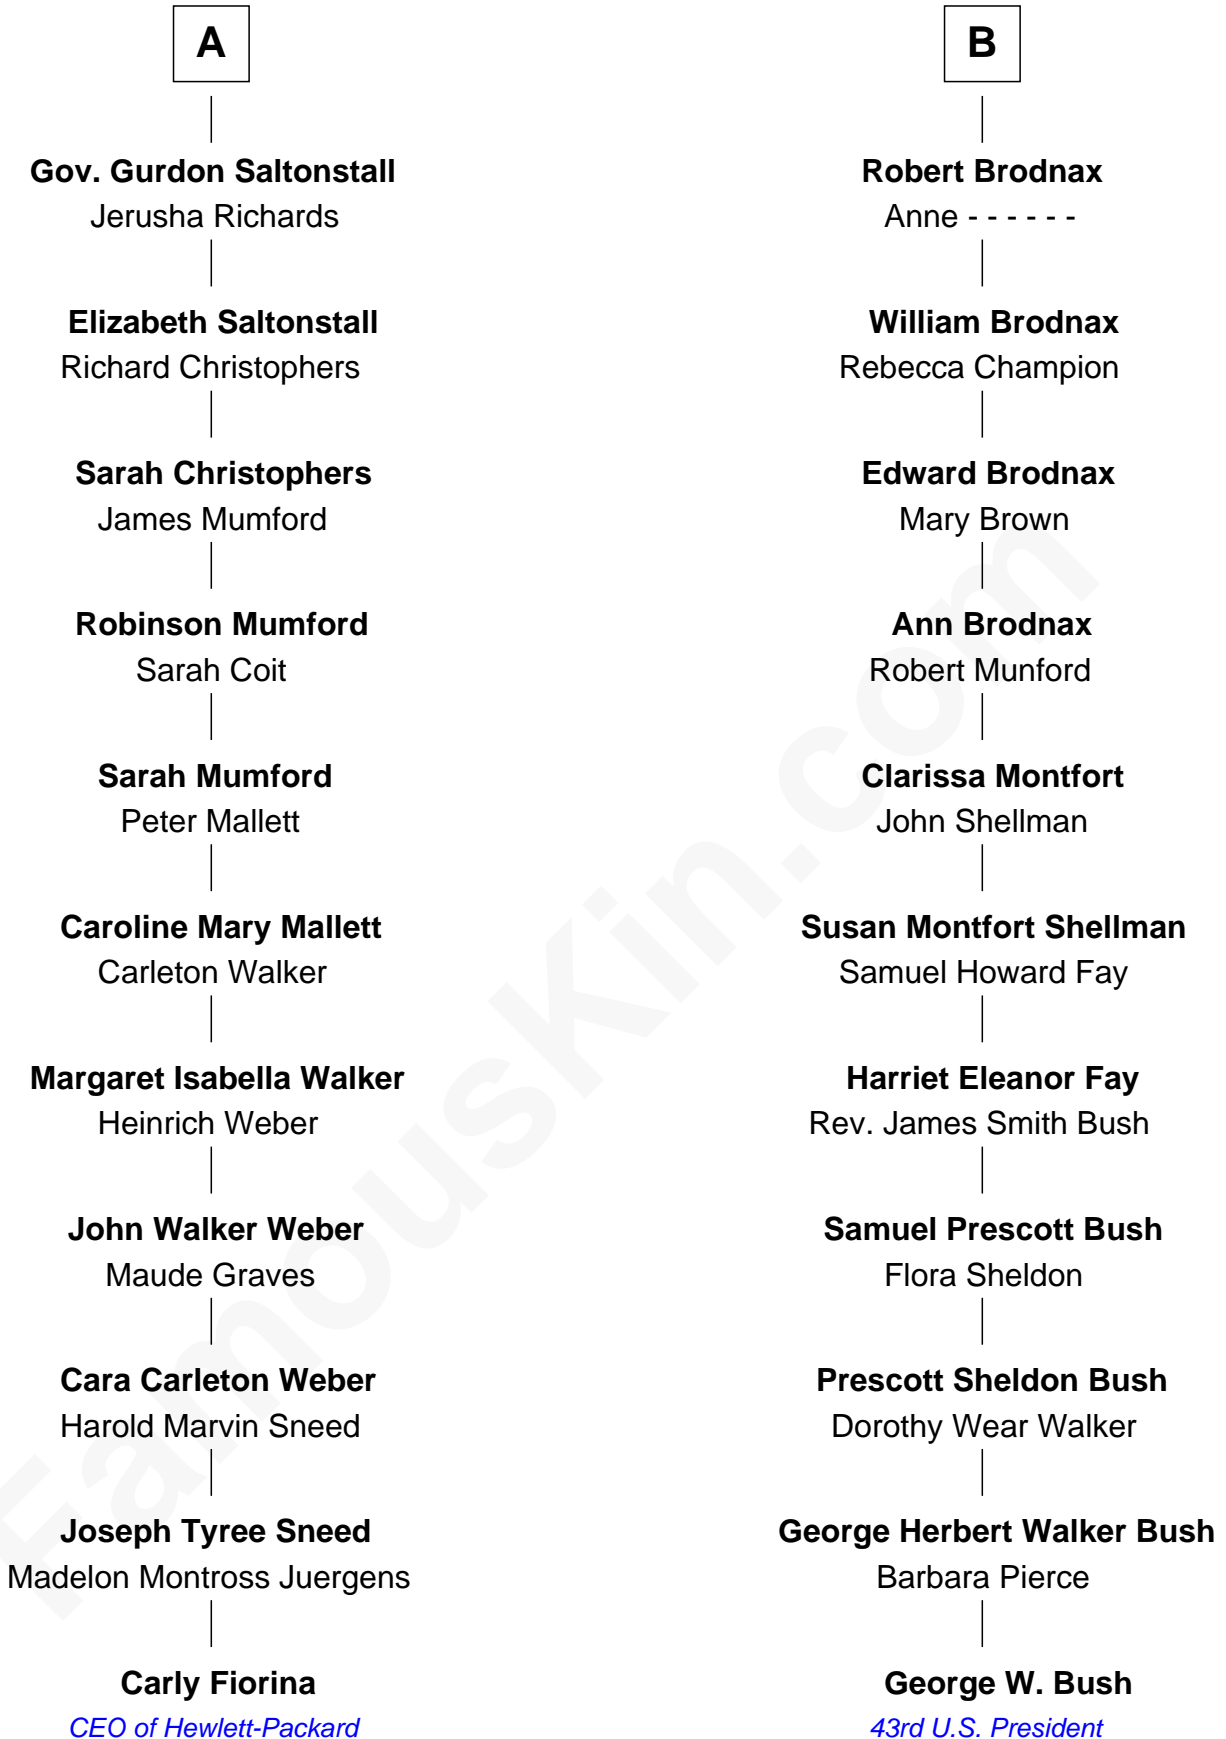

FamousKin.com Relationship Chart of

Carly Fiorina

CEO of Hewlett-Packard

17th cousin of

George W. Bush

43rd U.S. President

Sir John Howard

*with wife
Margaret Chedworth*

*with wife
Katherine Moleyns*

Katherine Howard
Sir John Bouchier

Isabel Howard
Sir Robert Mortimer

Jane Bouchier
Edmund Knyvet

Elizabeth Mortimer
George Guilford

John Knyvet
Agnes Harcourt

Sir John Guilford
Barbara West

Abigail Knyvet
Martin Sedley

Elizabeth Guilford
Sir William Cromer

Muriel Sedley
Brampton Gurdon

Dorothy Cromer
William Seyliard

Muriel Gurdon
Richard Saltonstall

Elizabeth Seyliard
Cornelius Beresford

Nathaniel Saltonstall
Elizabeth Ward

Dorothy Beresford
John Brodnax

A

B

Carly Fiorina photo by [Gage Skidmore](#) (CC BY-SA 2.0)