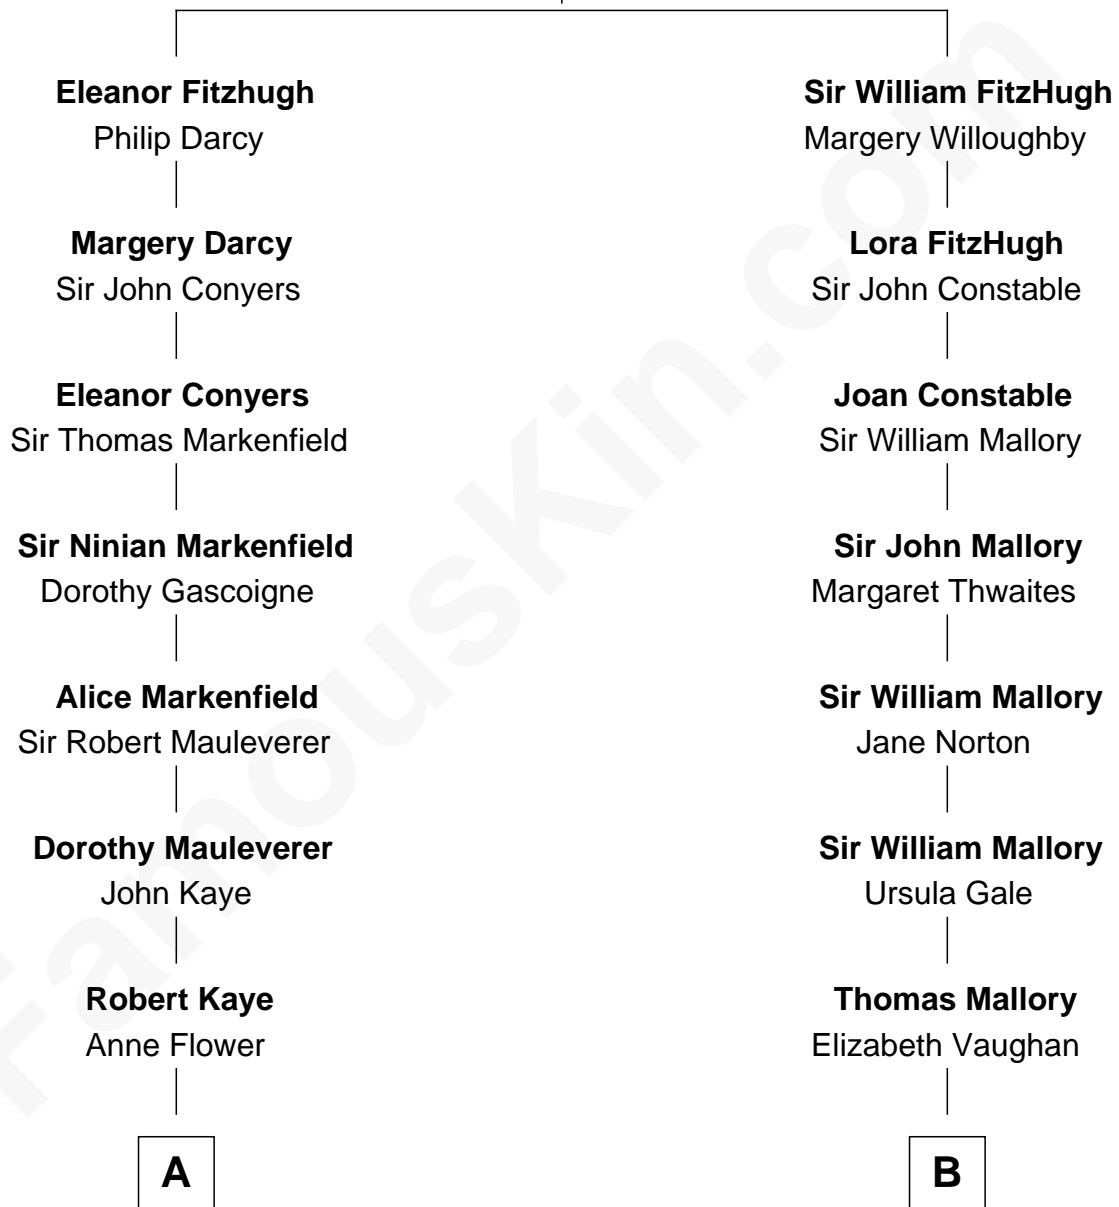

FamousKin.com Relationship Chart of

Carly Fiorina

CEO of Hewlett-Packard

17th cousin 3 times removed of

Liza Minnelli

Singer and Actress

Henry FitzHugh

Elizabeth Grey

FamousKin.com