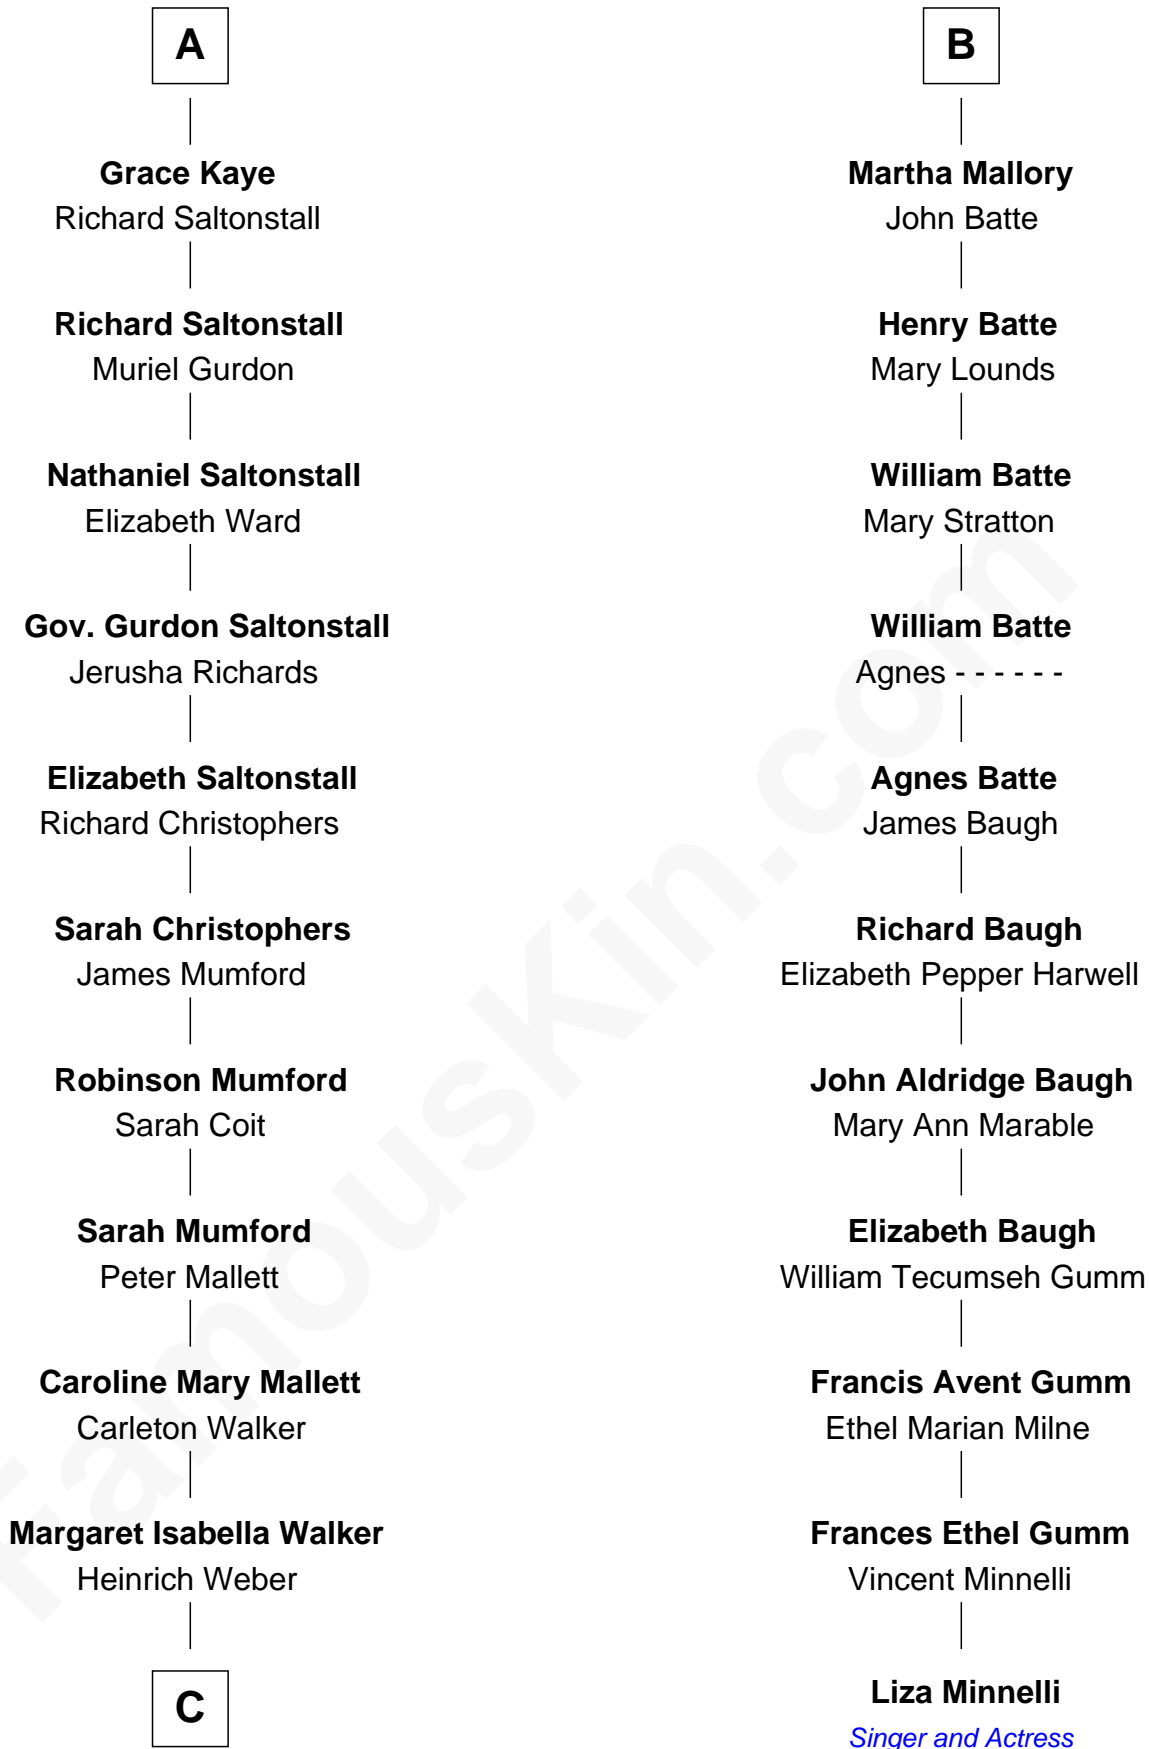

FamousKin.com Relationship Chart of

Carly Fiorina

CEO of Hewlett-Packard

17th cousin 3 times removed of

Liza Minnelli

Singer and Actress

Henry FitzHugh

Elizabeth Grey

FamousKin.com