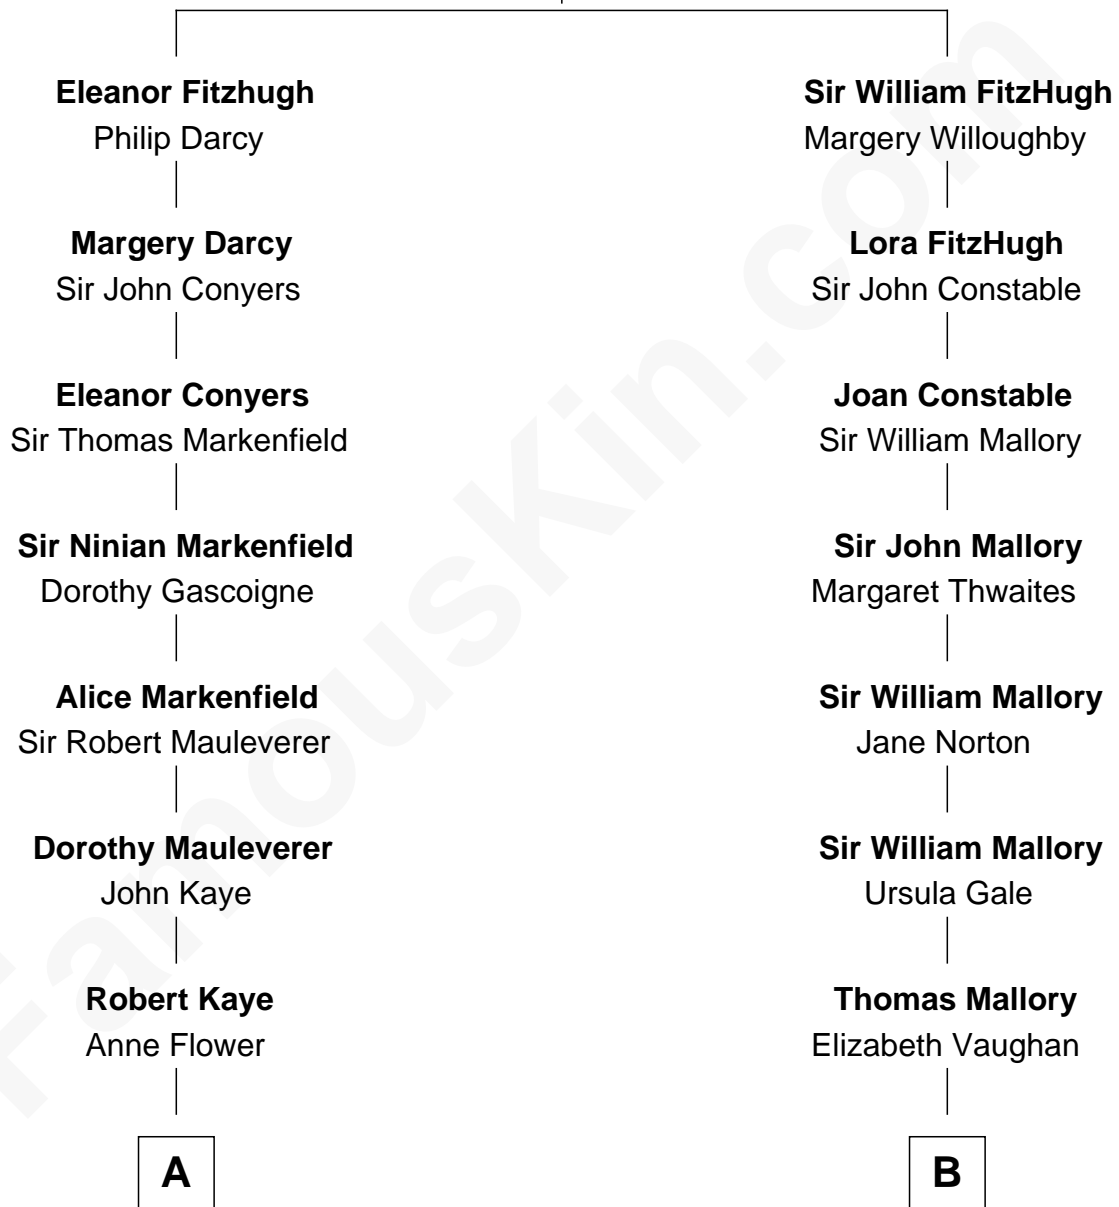

# FamousKin.com Relationship Chart of

**Carly Fiorina**

*CEO of Hewlett-Packard*

16th cousin 4 times removed of

**Judy Garland**

*Singer and Movie Actress*

**Henry FitzHugh**

Elizabeth Grey

FamousKin.com