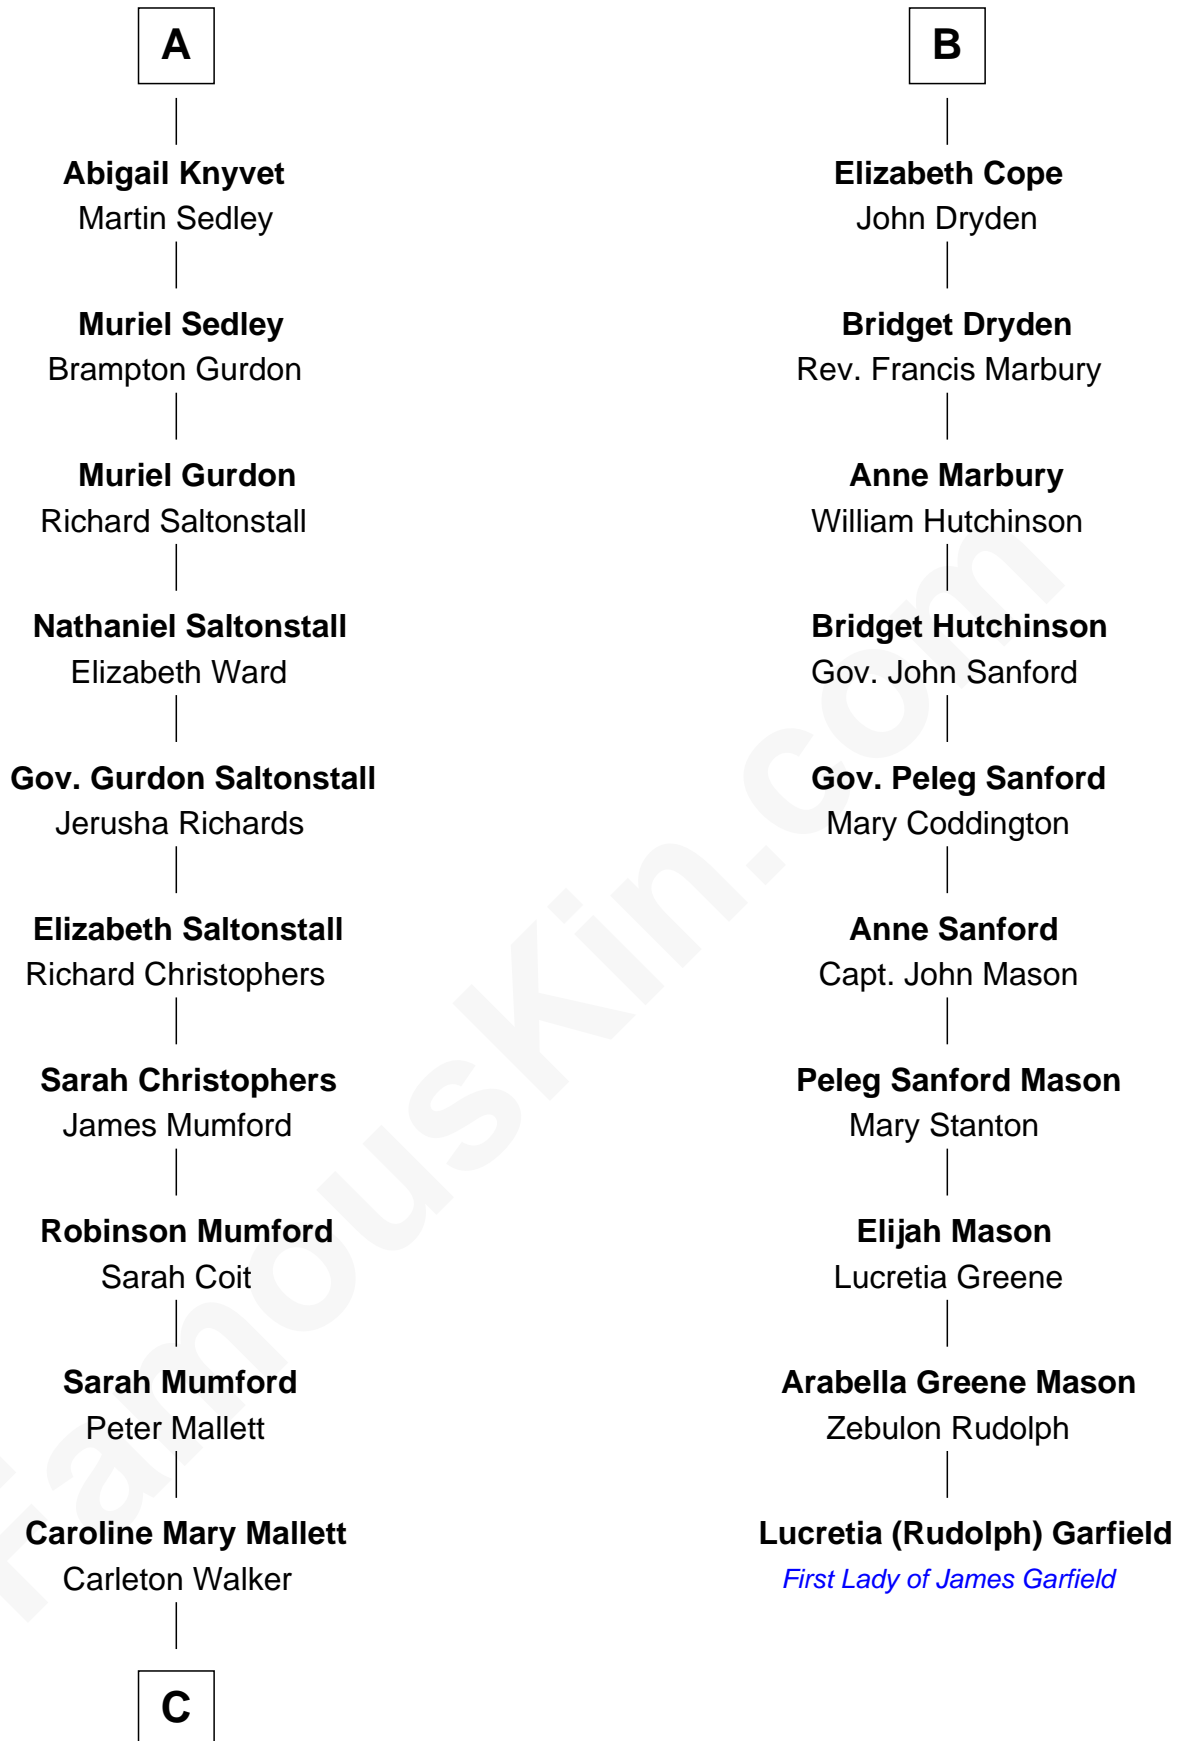

FamousKin.com

Relationship Chart of

Carly Fiorina

CEO of Hewlett-Packard

16th cousin 5 times removed of

Lucretia (Rudolph) Garfield

First Lady of President James Garfield

FamousKin.com