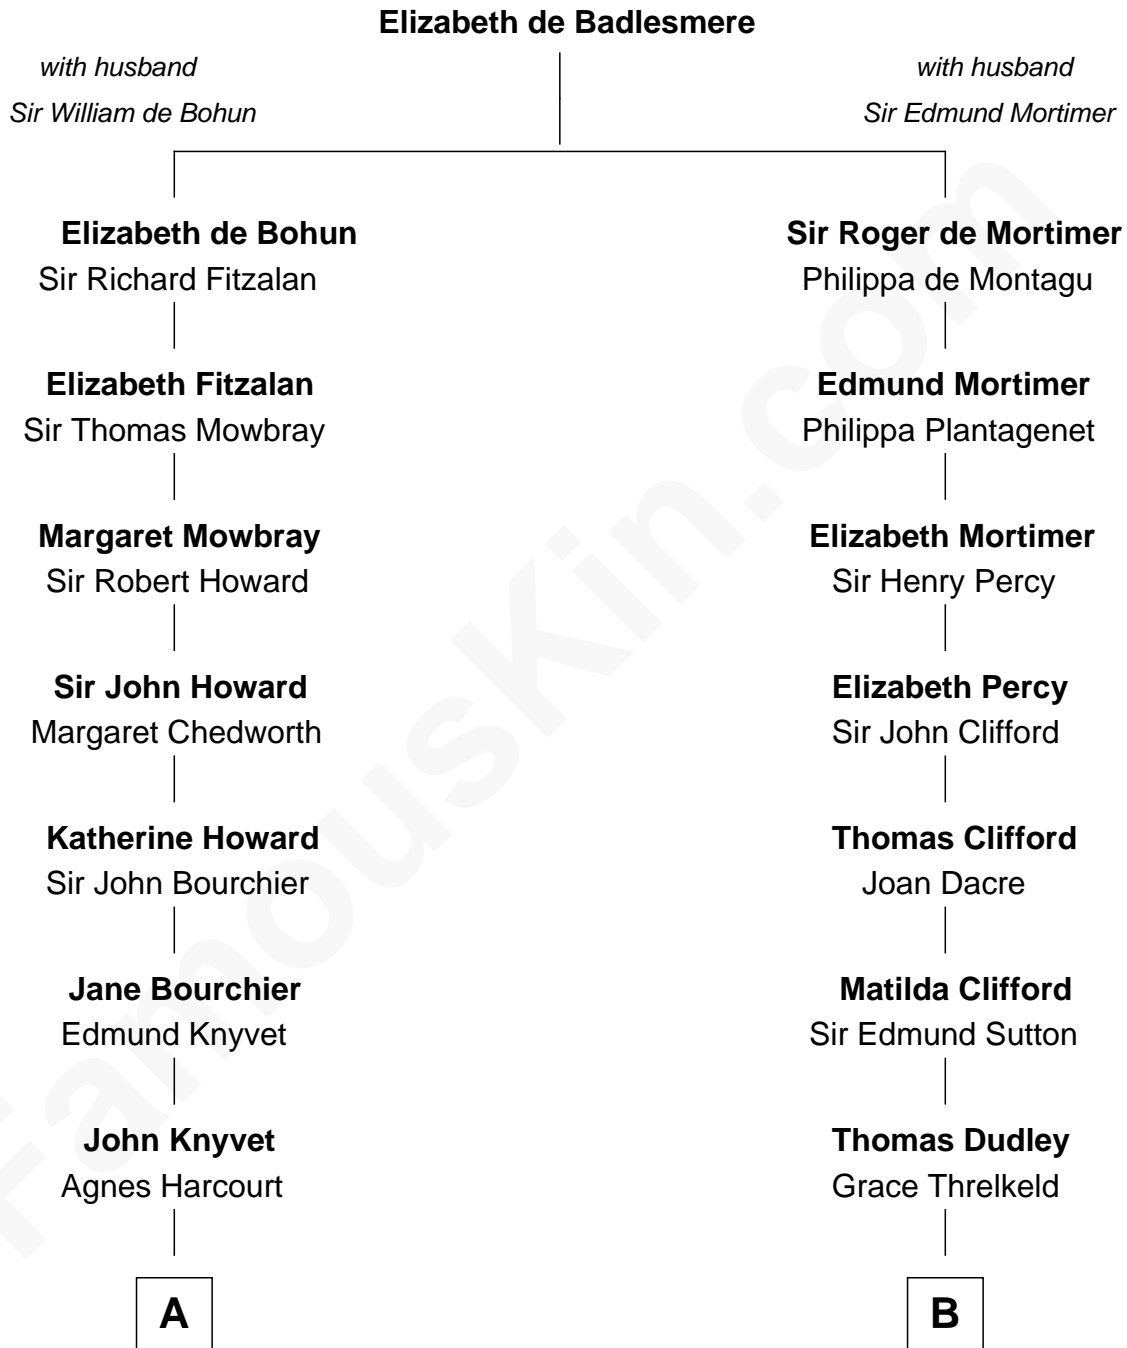

# FamousKin.com Relationship Chart of

**Carly Fiorina**

*CEO of Hewlett-Packard*

15th cousin 6 times removed of

**George Mason**

*Father of the U.S. Bill of Rights*

**C**

—  
**Margaret Isabella Walker**

Heinrich Weber

—  
**John Walker Weber**

Maude Graves

—  
**Cara Carleton Weber**

Harold Marvin Sneed

—  
**Joseph Tyree Sneed**

Madelon Montross Juergens

—  
**Carly Fiorina**