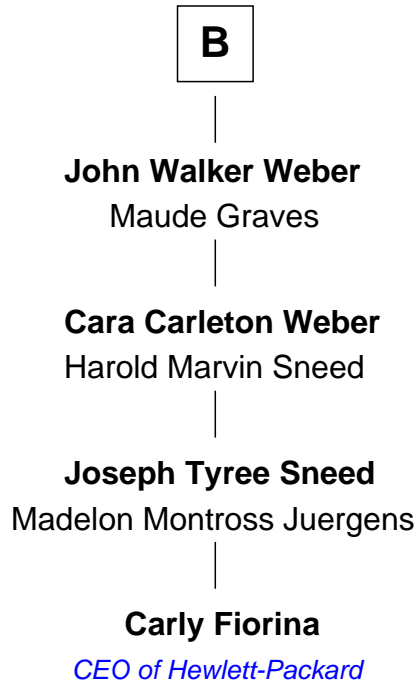

FamousKin.com Relationship Chart of

Carly Fiorina

CEO of Hewlett-Packard

7th cousin 13 times removed of

Richard More

(c1614 - c1696) Mayflower passenger 1620

MAYFLOWER

A

Grace Kaye

Richard Saltonstall

Richard Saltonstall

Muriel Gurdon

Nathaniel Saltonstall

Elizabeth Ward

Gov. Gurdon Saltonstall

Jerusha Richards

Elizabeth Saltonstall

Richard Christophers

Sarah Christophers

James Mumford

Robinson Mumford

Sarah Coit

Sarah Mumford

Peter Mallett

Caroline Mary Mallett

Carleton Walker

Margaret Isabella Walker

Heinrich Weber

B

FamousKin.com