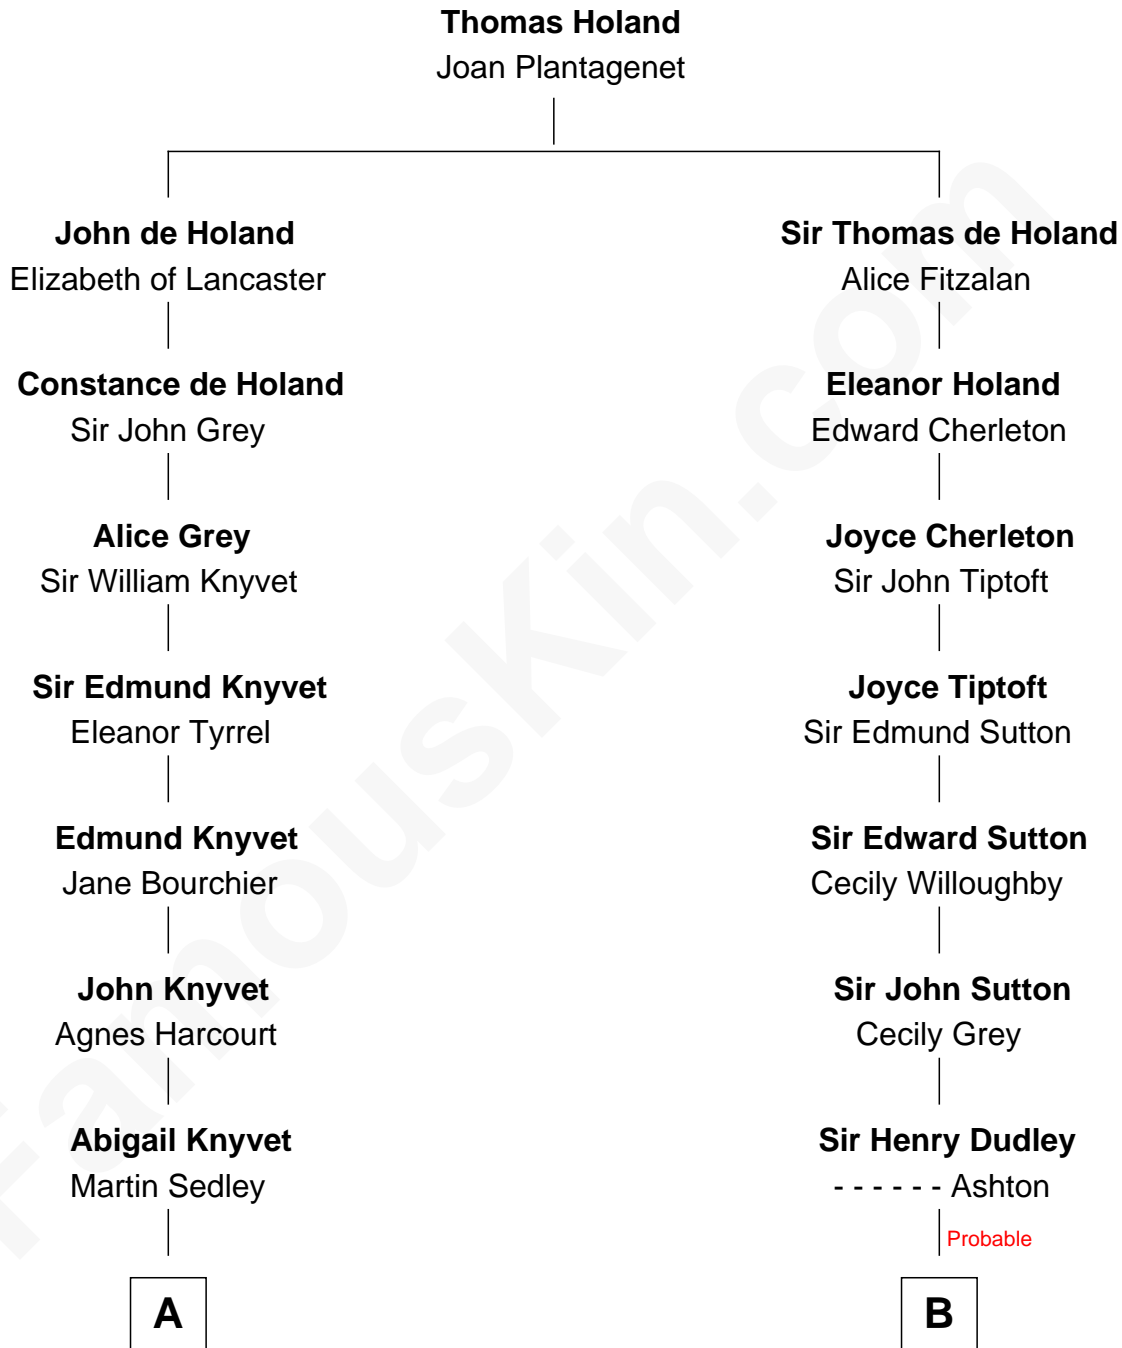

# FamousKin.com Relationship Chart of

**Carly Fiorina**

CEO of Hewlett-Packard

13th cousin 7 times removed of

**Bathsheba (Ruggles) Spooner**

First woman executed for murder in U.S. by non-British government

FamousKin.com