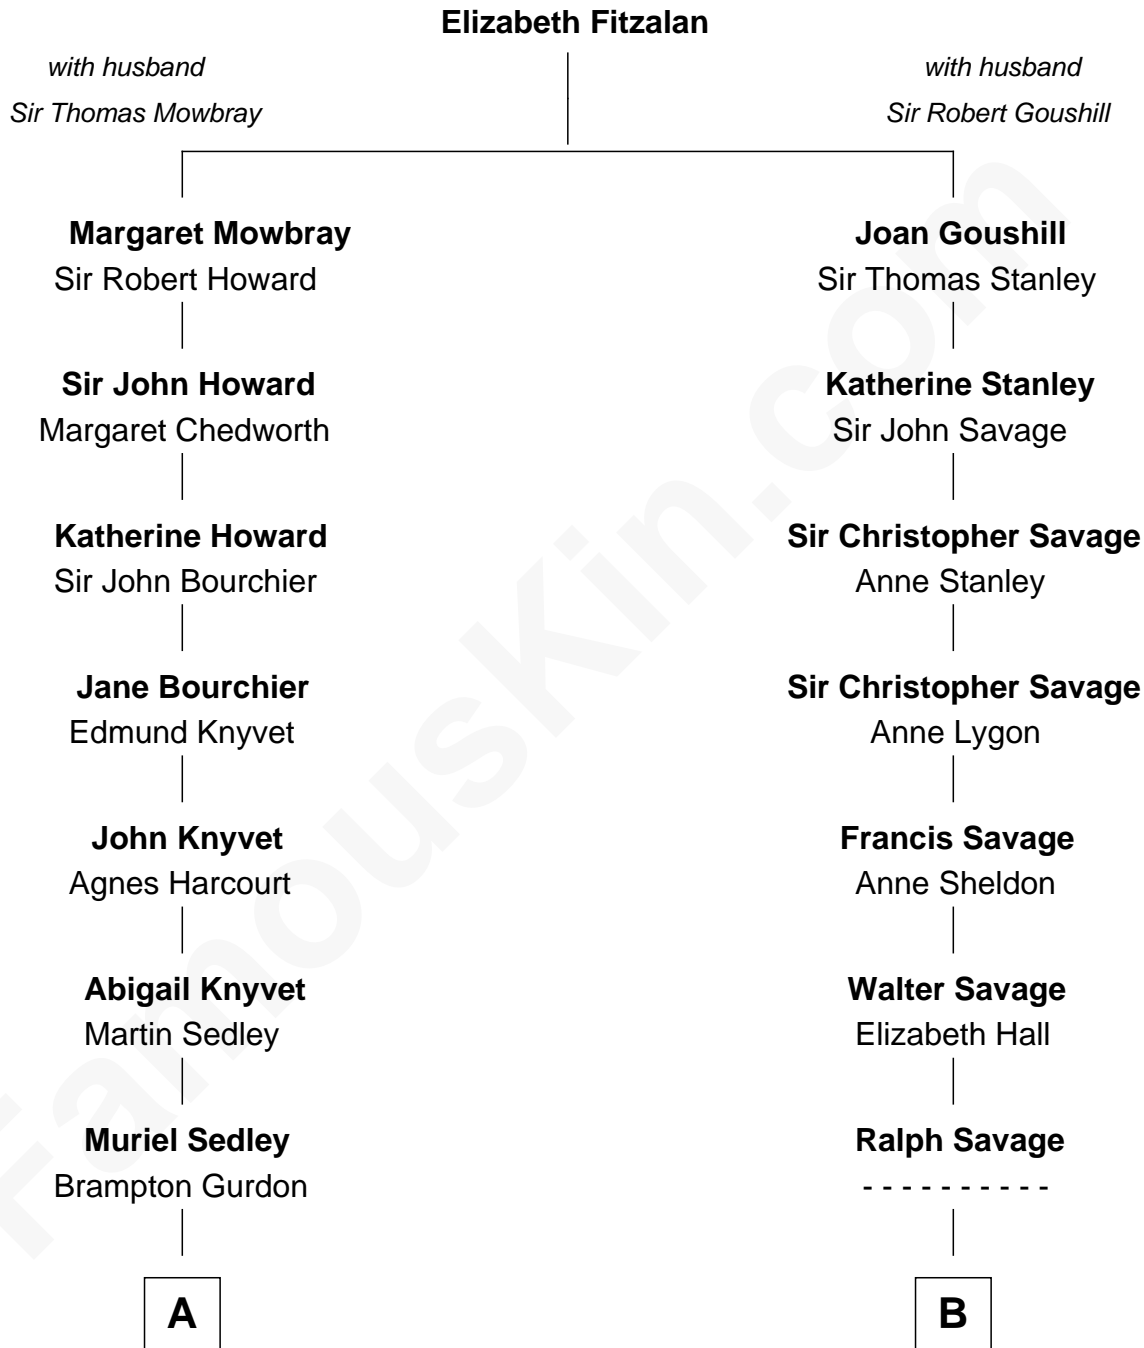

FamousKin.com

Relationship Chart of

Carly Fiorina

CEO of Hewlett-Packard

16th cousin 3 times removed of

Adlai Stevenson II

31st Governor of Illinois

C

—
Cara Carleton Weber

Harold Marvin Sneed

—
Joseph Tyree Sneed

Madelon Montross Juergens

—
Carly Fiorina

CEO of Hewlett-Packard

FamousKin.com