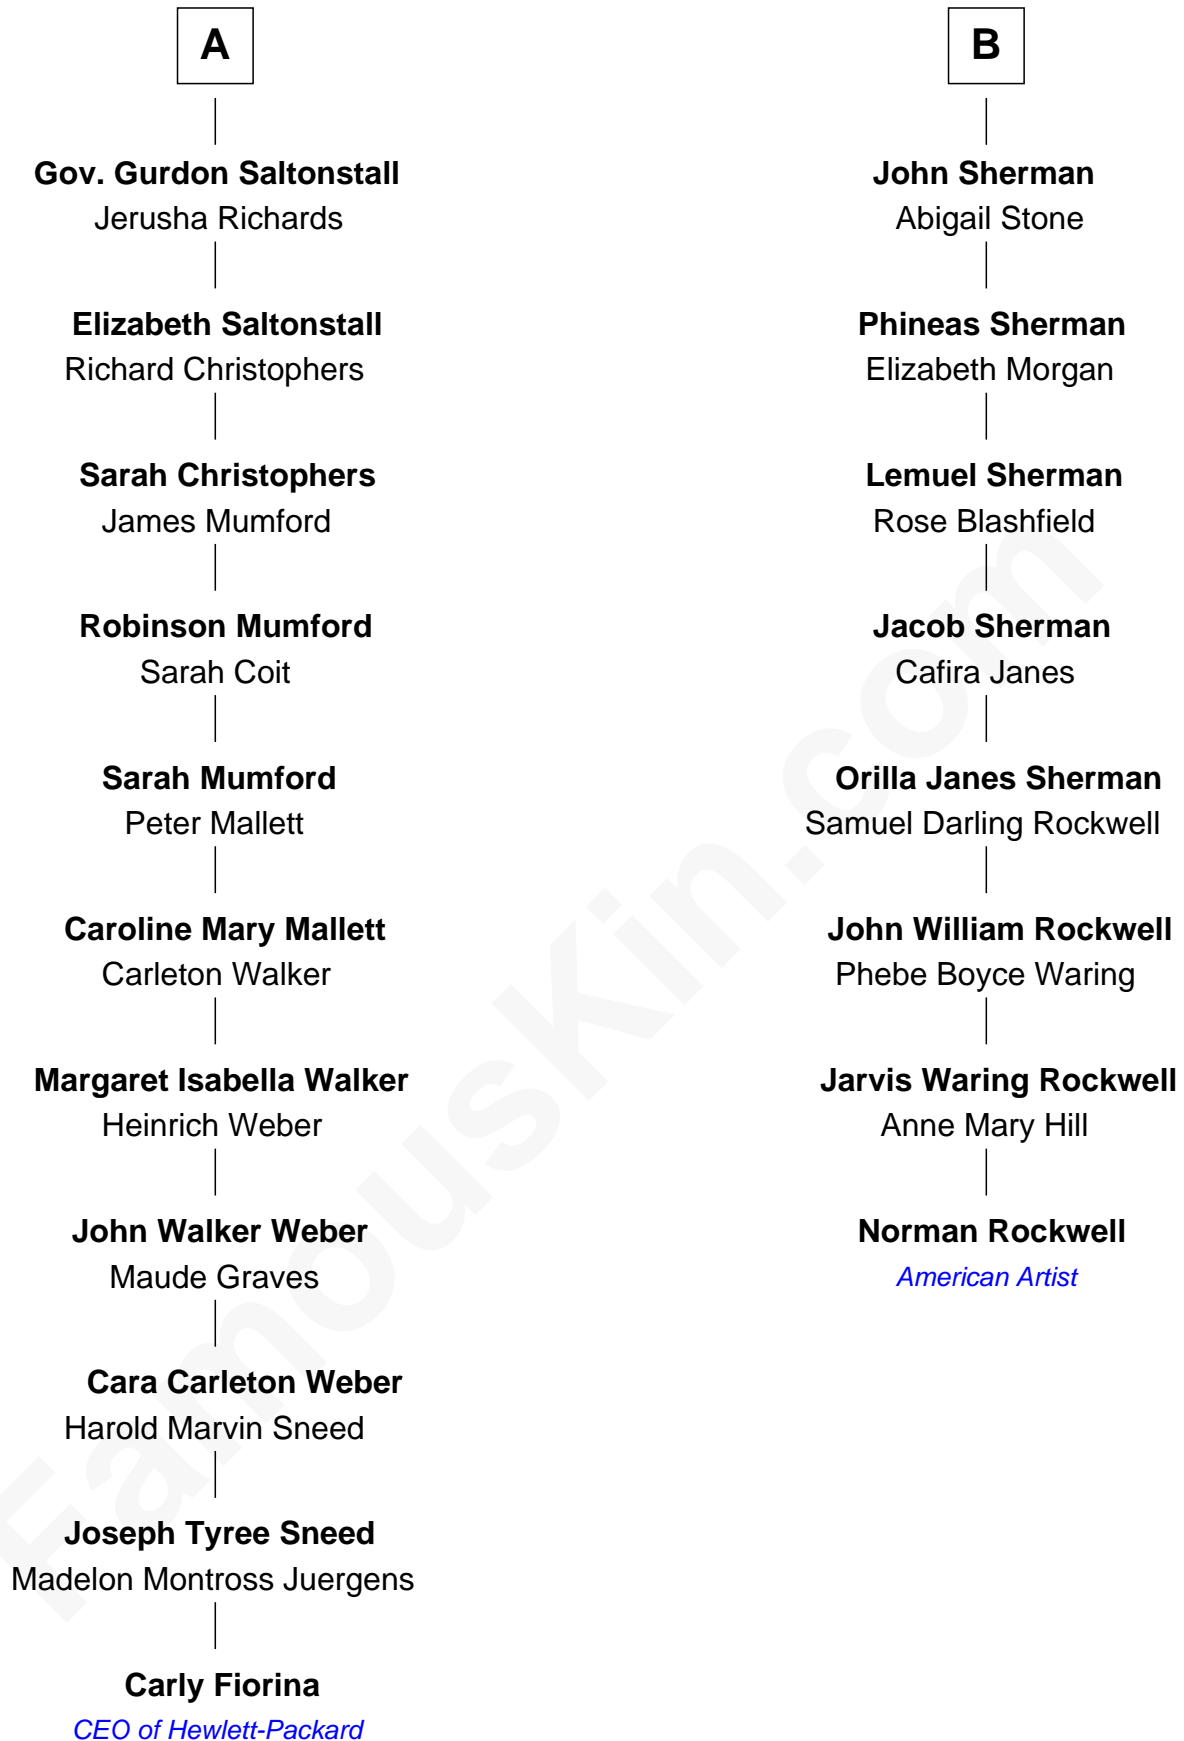

FamousKin.com Relationship Chart of

Carly Fiorina

CEO of Hewlett-Packard

14th cousin 3 times removed of

Norman Rockwell

American Artist

Sir Humphrey Bouchier

Elizabeth Tilney

Sir John Bouchier

Katherine Howard

Jane Bouchier

Edmund Knyvet

John Knyvet

Agnes Harcourt

Abigail Knyvet

Martin Sedley

Muriel Sedley

Brampton Gurdon

Muriel Gurdon

Richard Saltonstall

Nathaniel Saltonstall

Elizabeth Ward

A

Margaret Bouchier

John Launce

Mary Launce

Rev. John Sherman

James Sherman

Mary Walker

B

Carly Fiorina photo by [Gage Skidmore](#) (CC BY-SA 2.0)