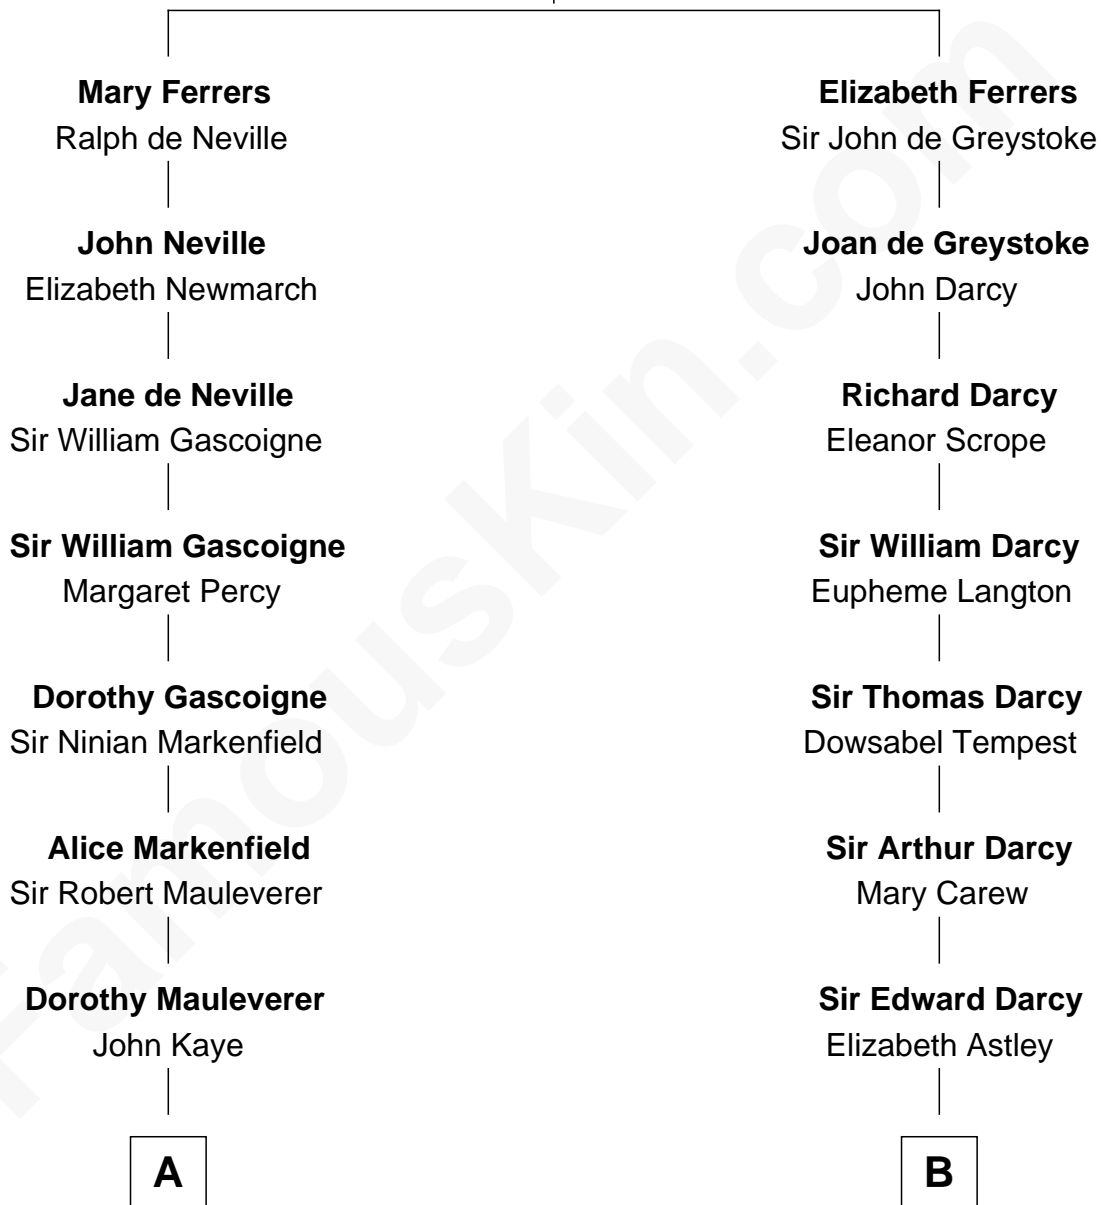

# FamousKin.com Relationship Chart of

**Carly Fiorina**

*CEO of Hewlett-Packard*

17th cousin 4 times removed of

**Norman Rockwell**

*American Artist*

**Sir Robert de Ferrers**

Joan Beaufort

FamousKin.com