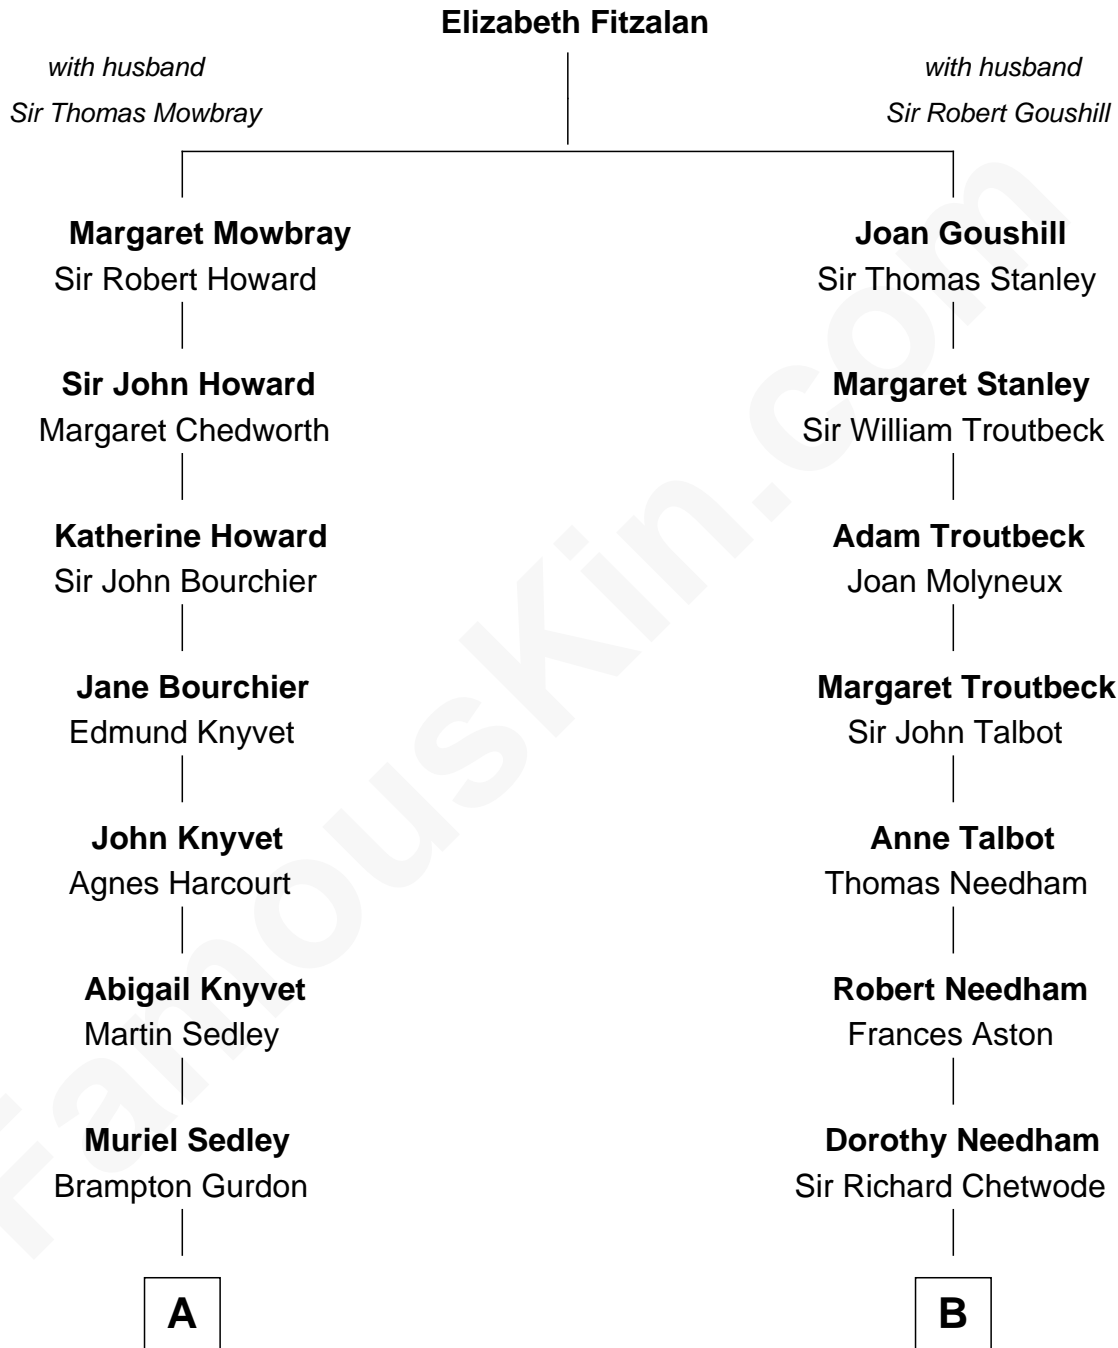

FamousKin.com Relationship Chart of

Carly Fiorina

CEO of Hewlett-Packard

16th cousin 3 times removed of

Norman Rockwell

American Artist

C

—
Cara Carleton Weber

Harold Marvin Sneed

—
Joseph Tyree Sneed

Madelon Montross Juergens

—
Carly Fiorina

CEO of Hewlett-Packard

FamousKin.com