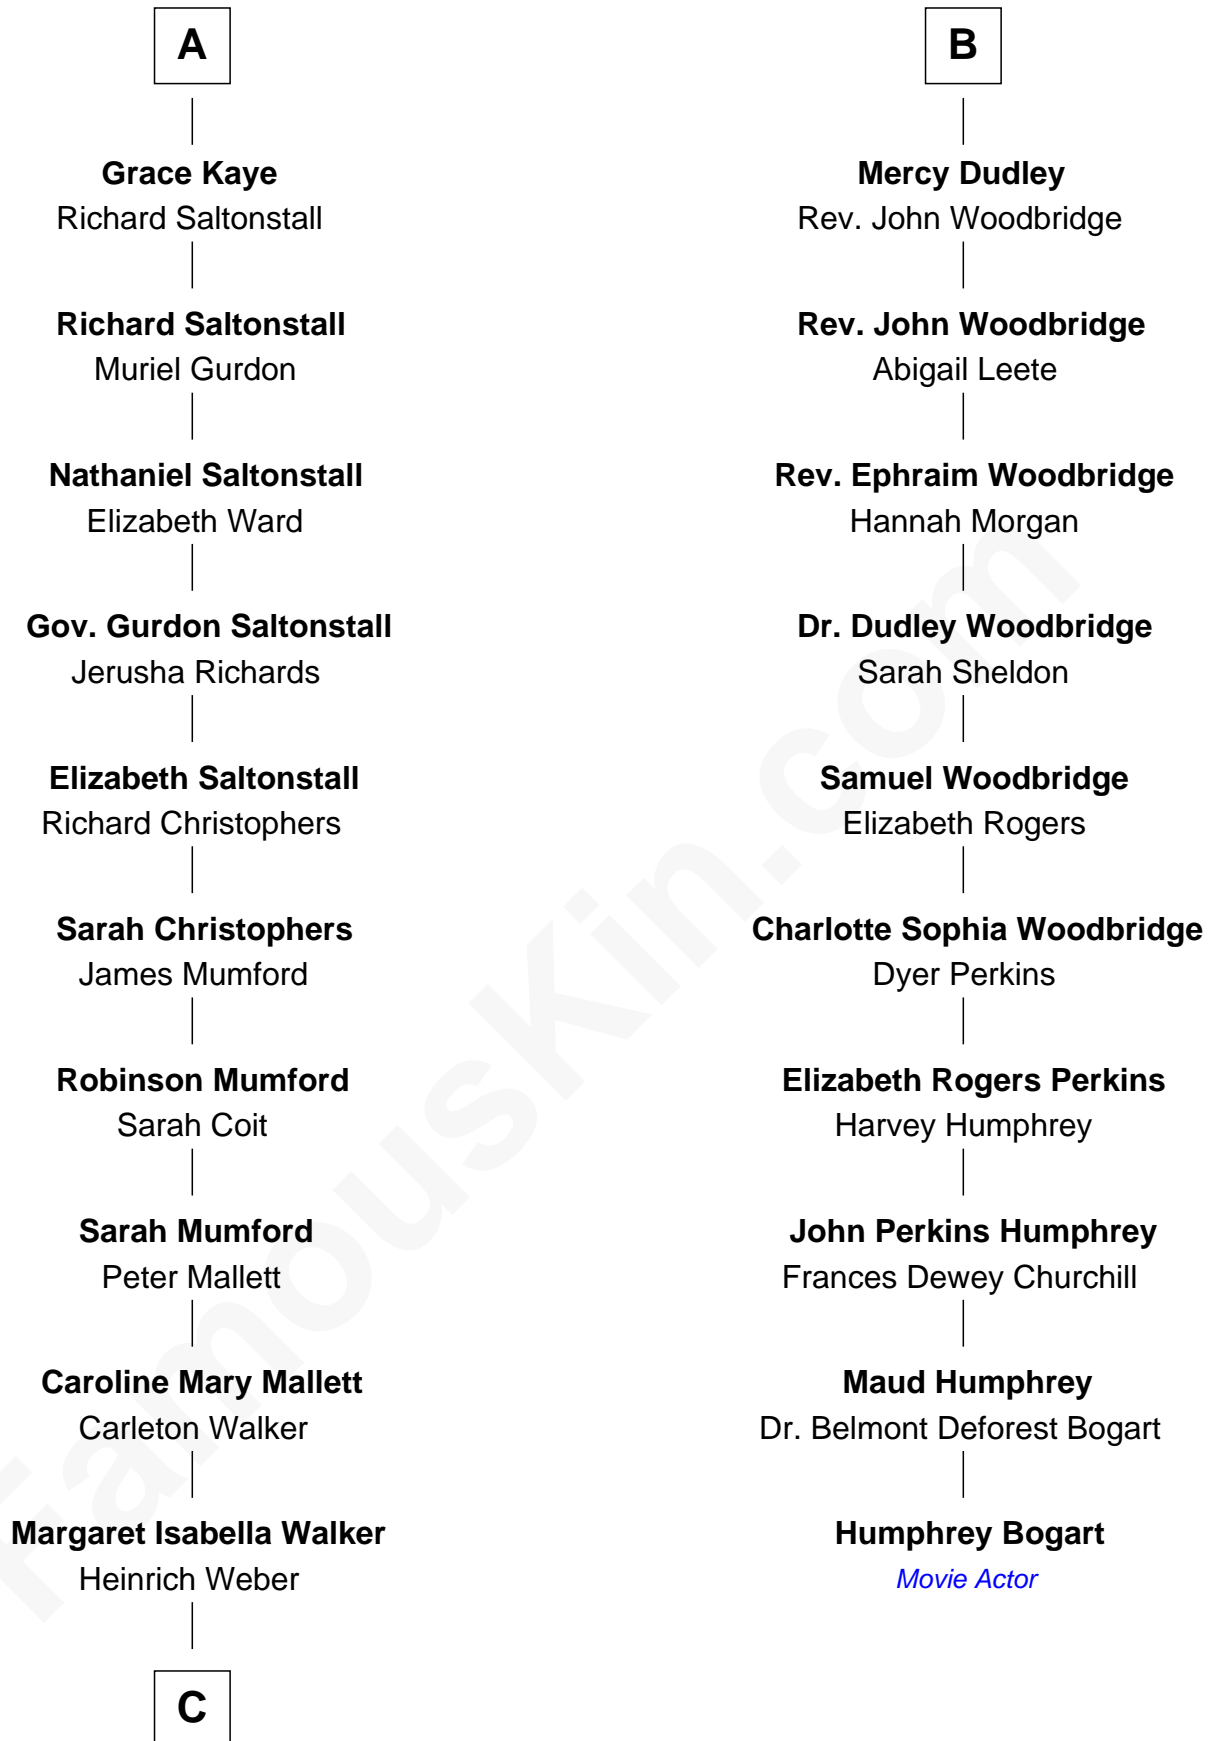

FamousKin.com Relationship Chart of

Carly Fiorina

CEO of Hewlett-Packard

16th cousin 4 times removed of

Humphrey Bogart

Movie Actor

FamousKin.com