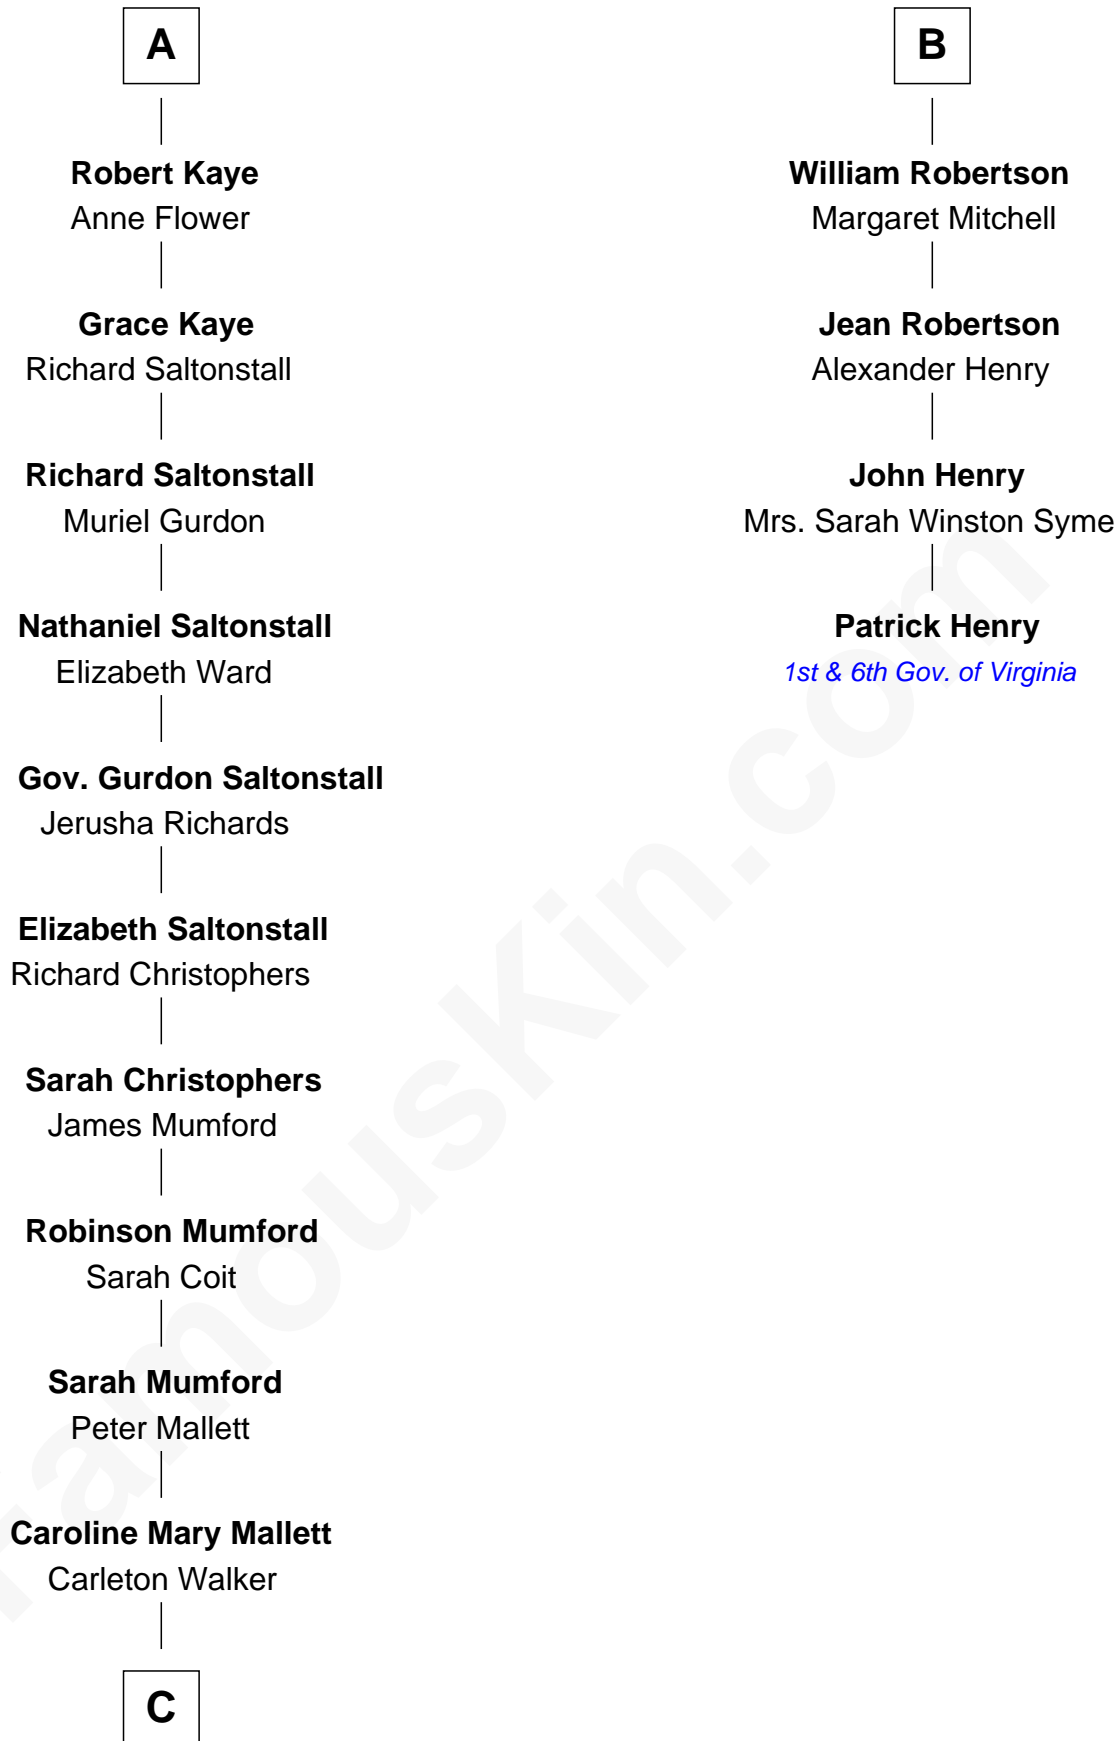

FamousKin.com Relationship Chart of

Carly Fiorina

CEO of Hewlett-Packard

10th cousin 11 times removed of

Patrick Henry

1st and 6th Governor of Virginia

Katherine Roet

John of Gaunt

FamousKin.com