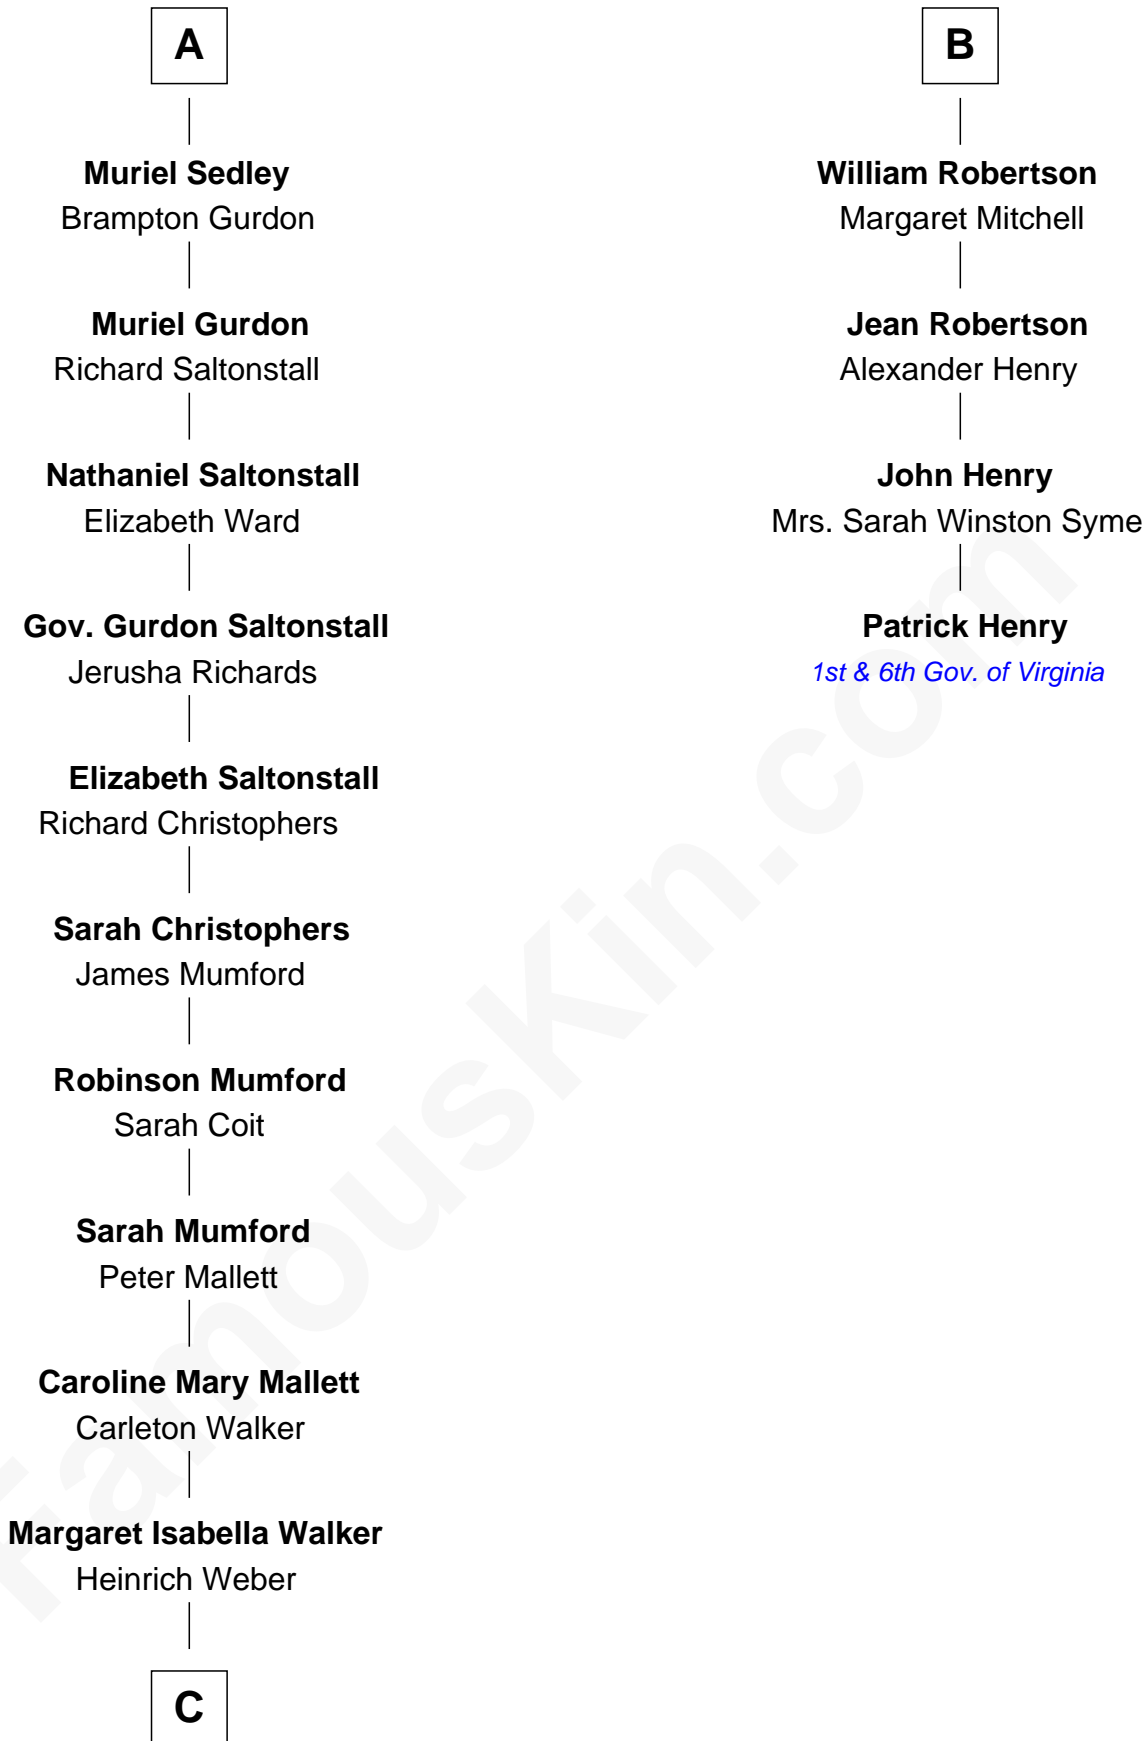

FamousKin.com Relationship Chart of

Carly Fiorina

CEO of Hewlett-Packard

10th cousin 10 times removed of

Patrick Henry

1st and 6th Governor of Virginia

FamousKin.com