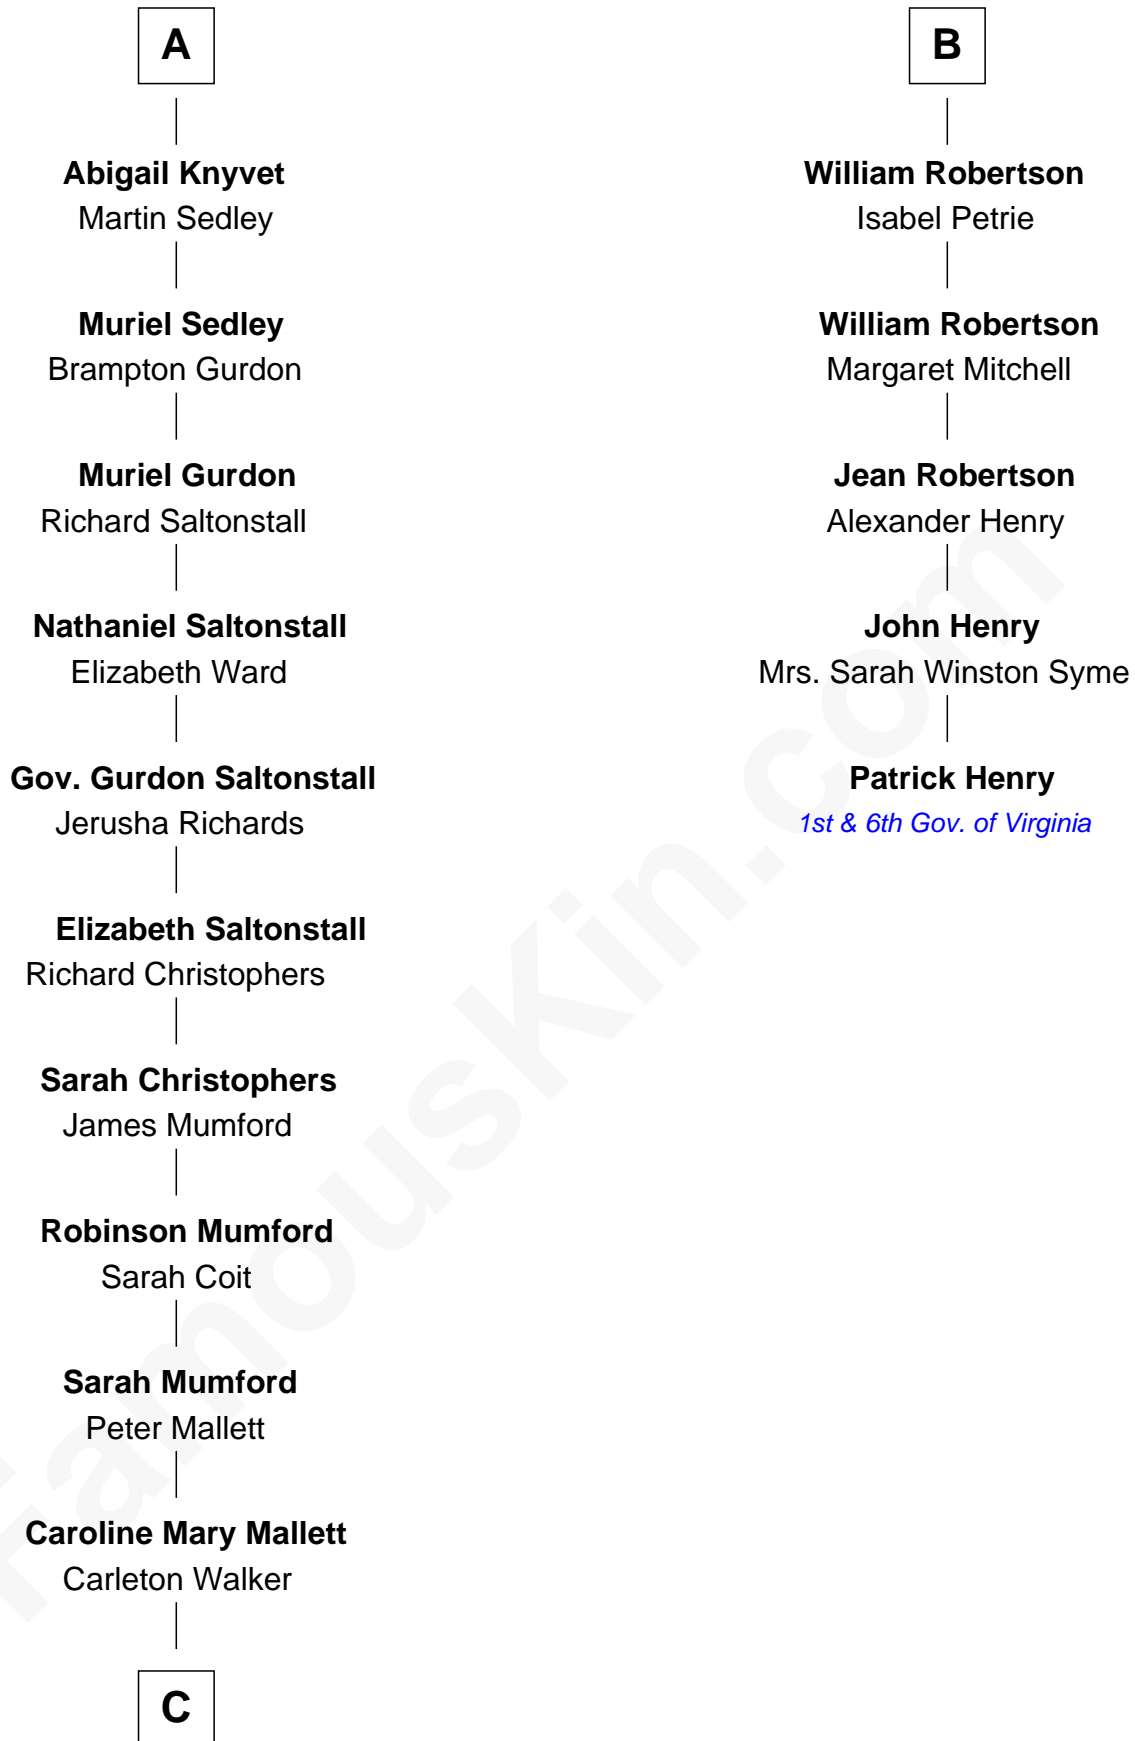

FamousKin.com Relationship Chart of

Carly Fiorina

CEO of Hewlett-Packard

11th cousin 10 times removed of

Patrick Henry

1st and 6th Governor of Virginia

Richard Fitzalan
Eleanor Plantagenet

FamousKin.com