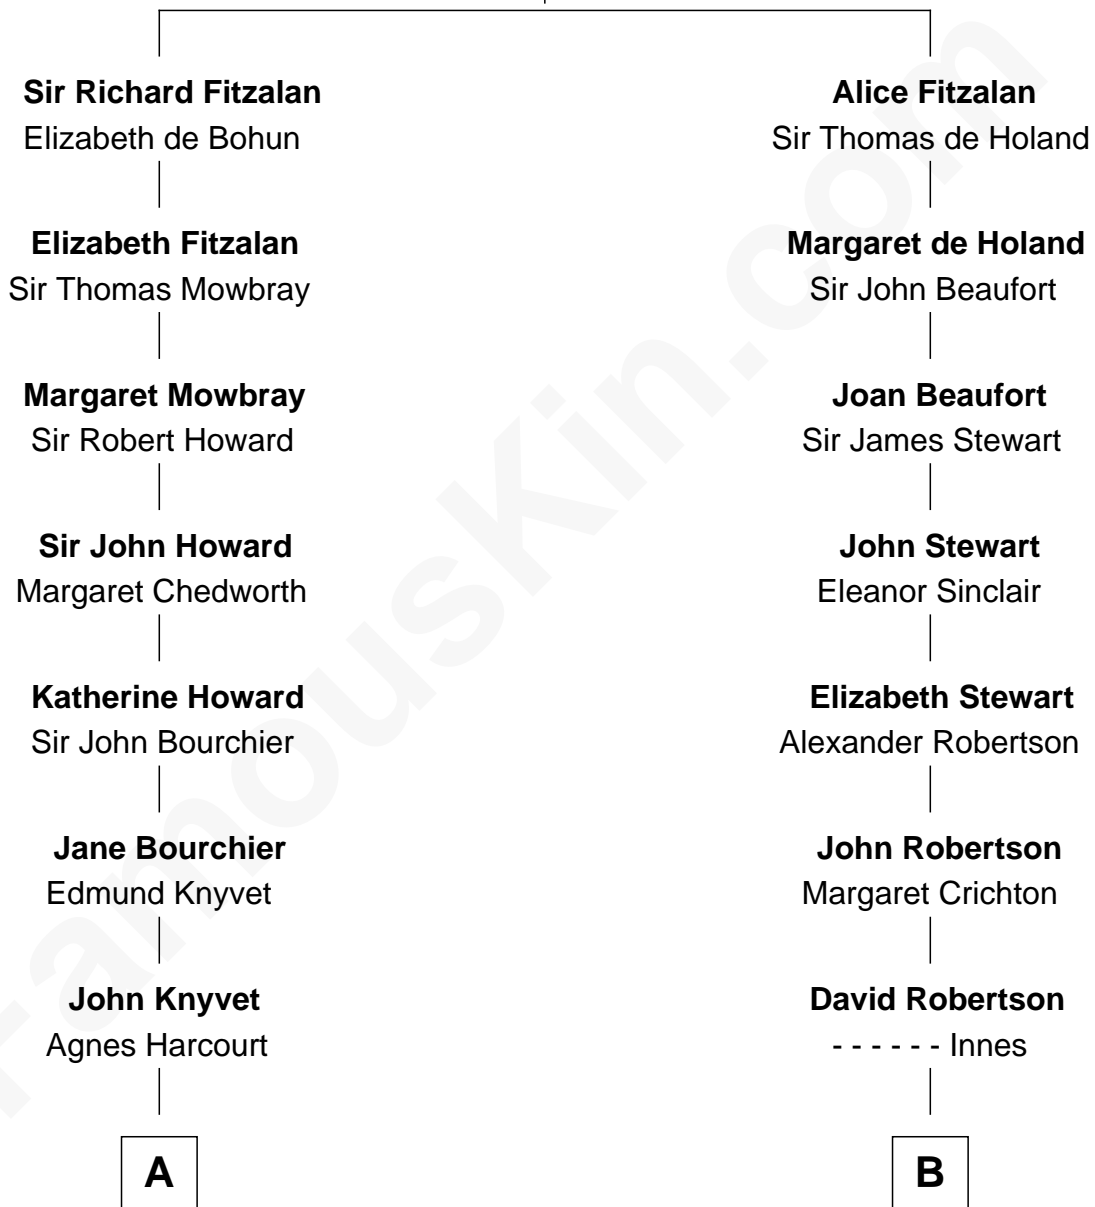

FamousKin.com Relationship Chart of

Carly Fiorina

CEO of Hewlett-Packard

11th cousin 10 times removed of

Patrick Henry

1st and 6th Governor of Virginia

Richard Fitzalan
Eleanor Plantagenet

FamousKin.com