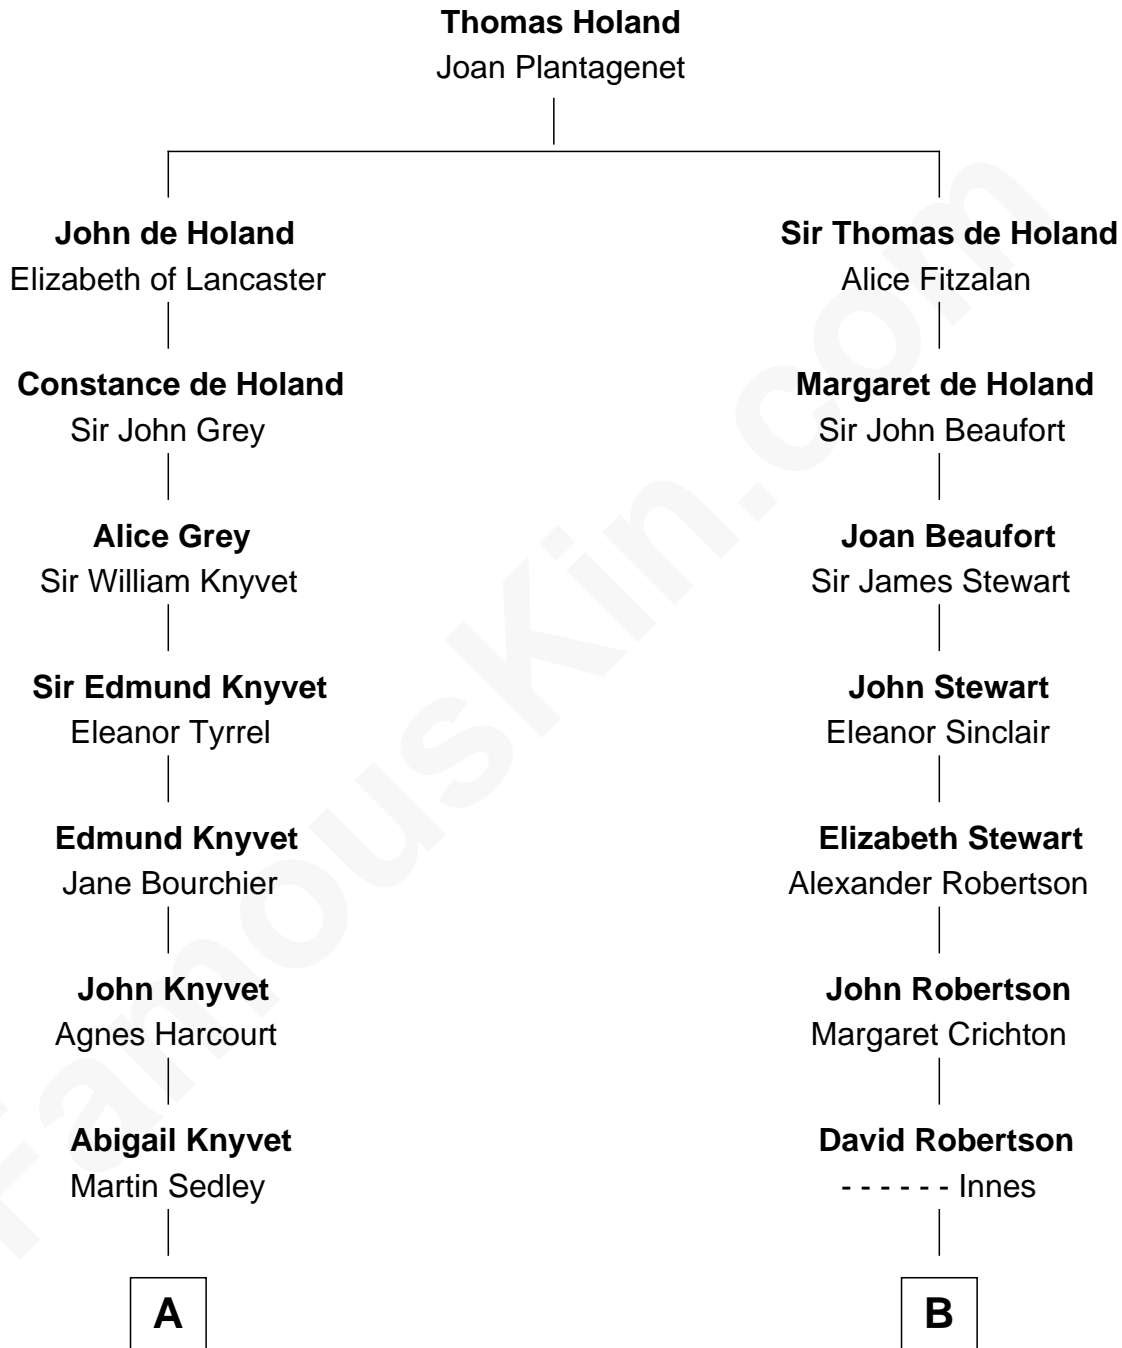

FamousKin.com Relationship Chart of

Carly Fiorina

CEO of Hewlett-Packard

11th cousin 9 times removed of

Patrick Henry

1st and 6th Governor of Virginia

FamousKin.com