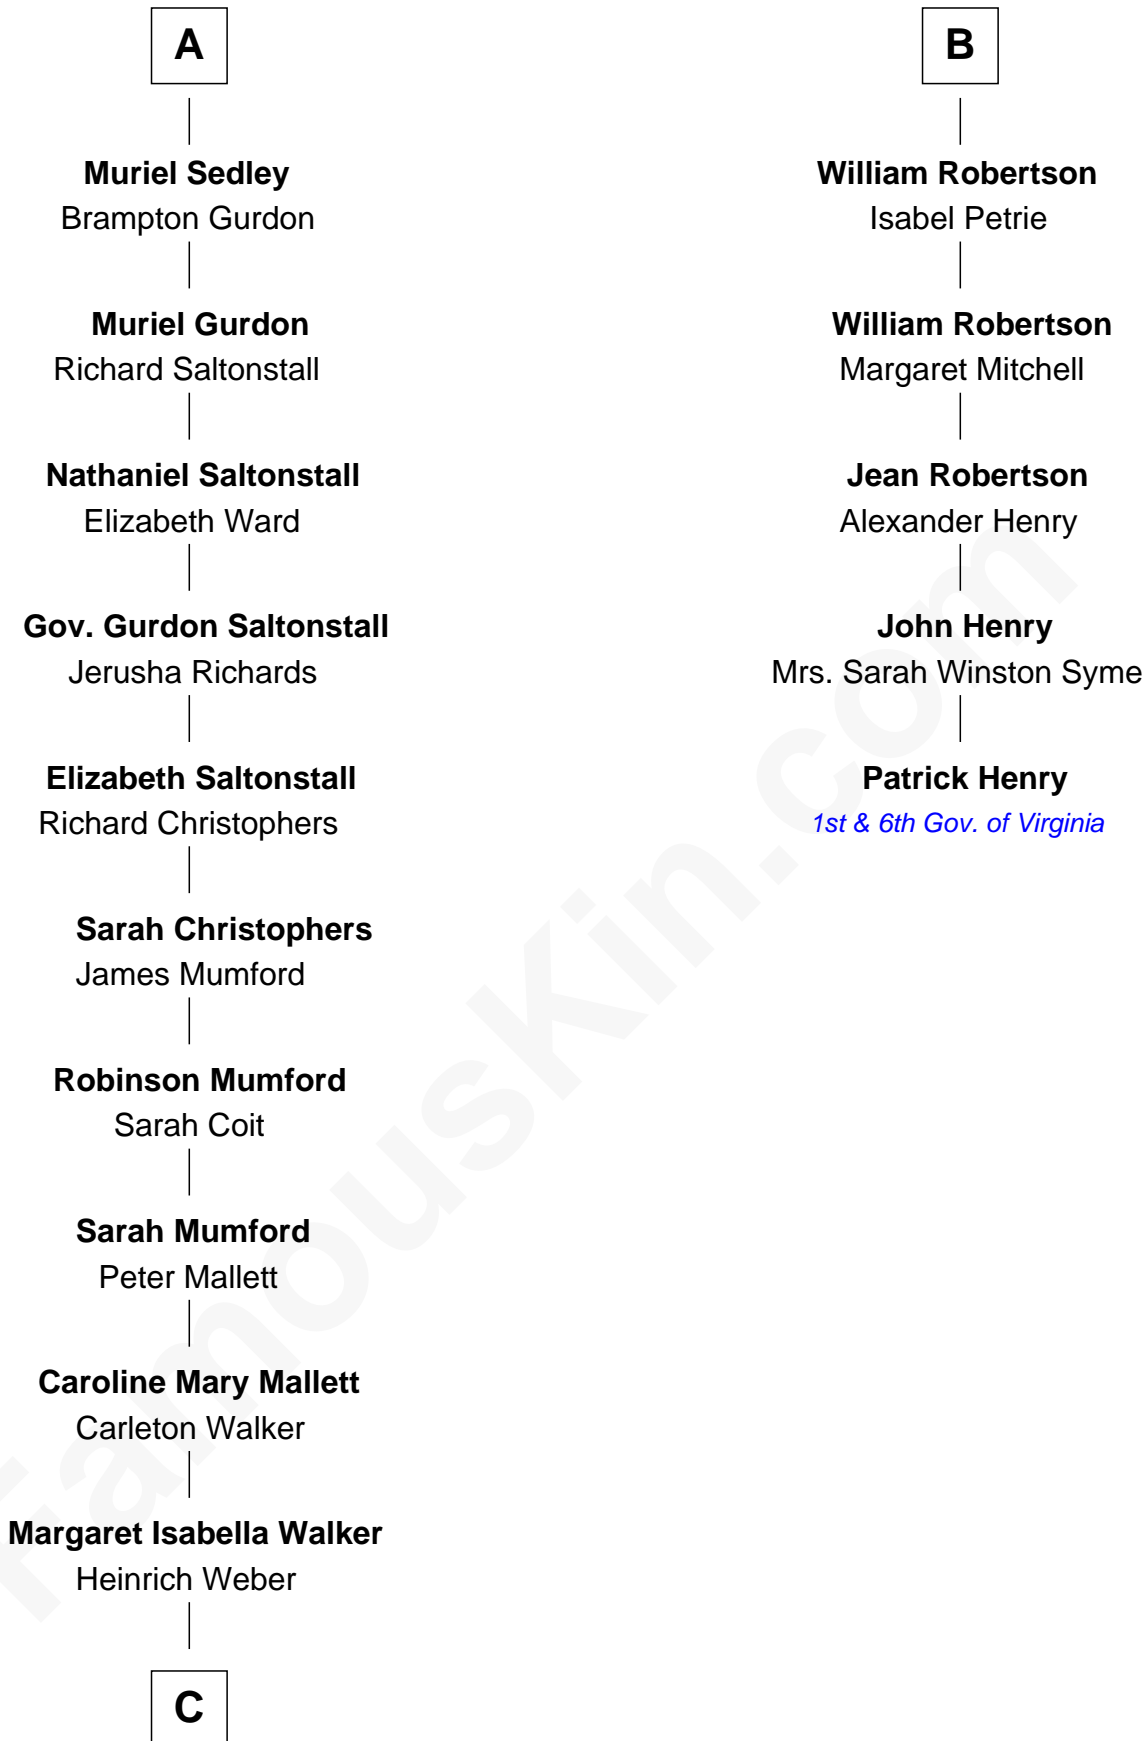

FamousKin.com Relationship Chart of

Carly Fiorina

CEO of Hewlett-Packard

11th cousin 9 times removed of

Patrick Henry

1st and 6th Governor of Virginia

FamousKin.com