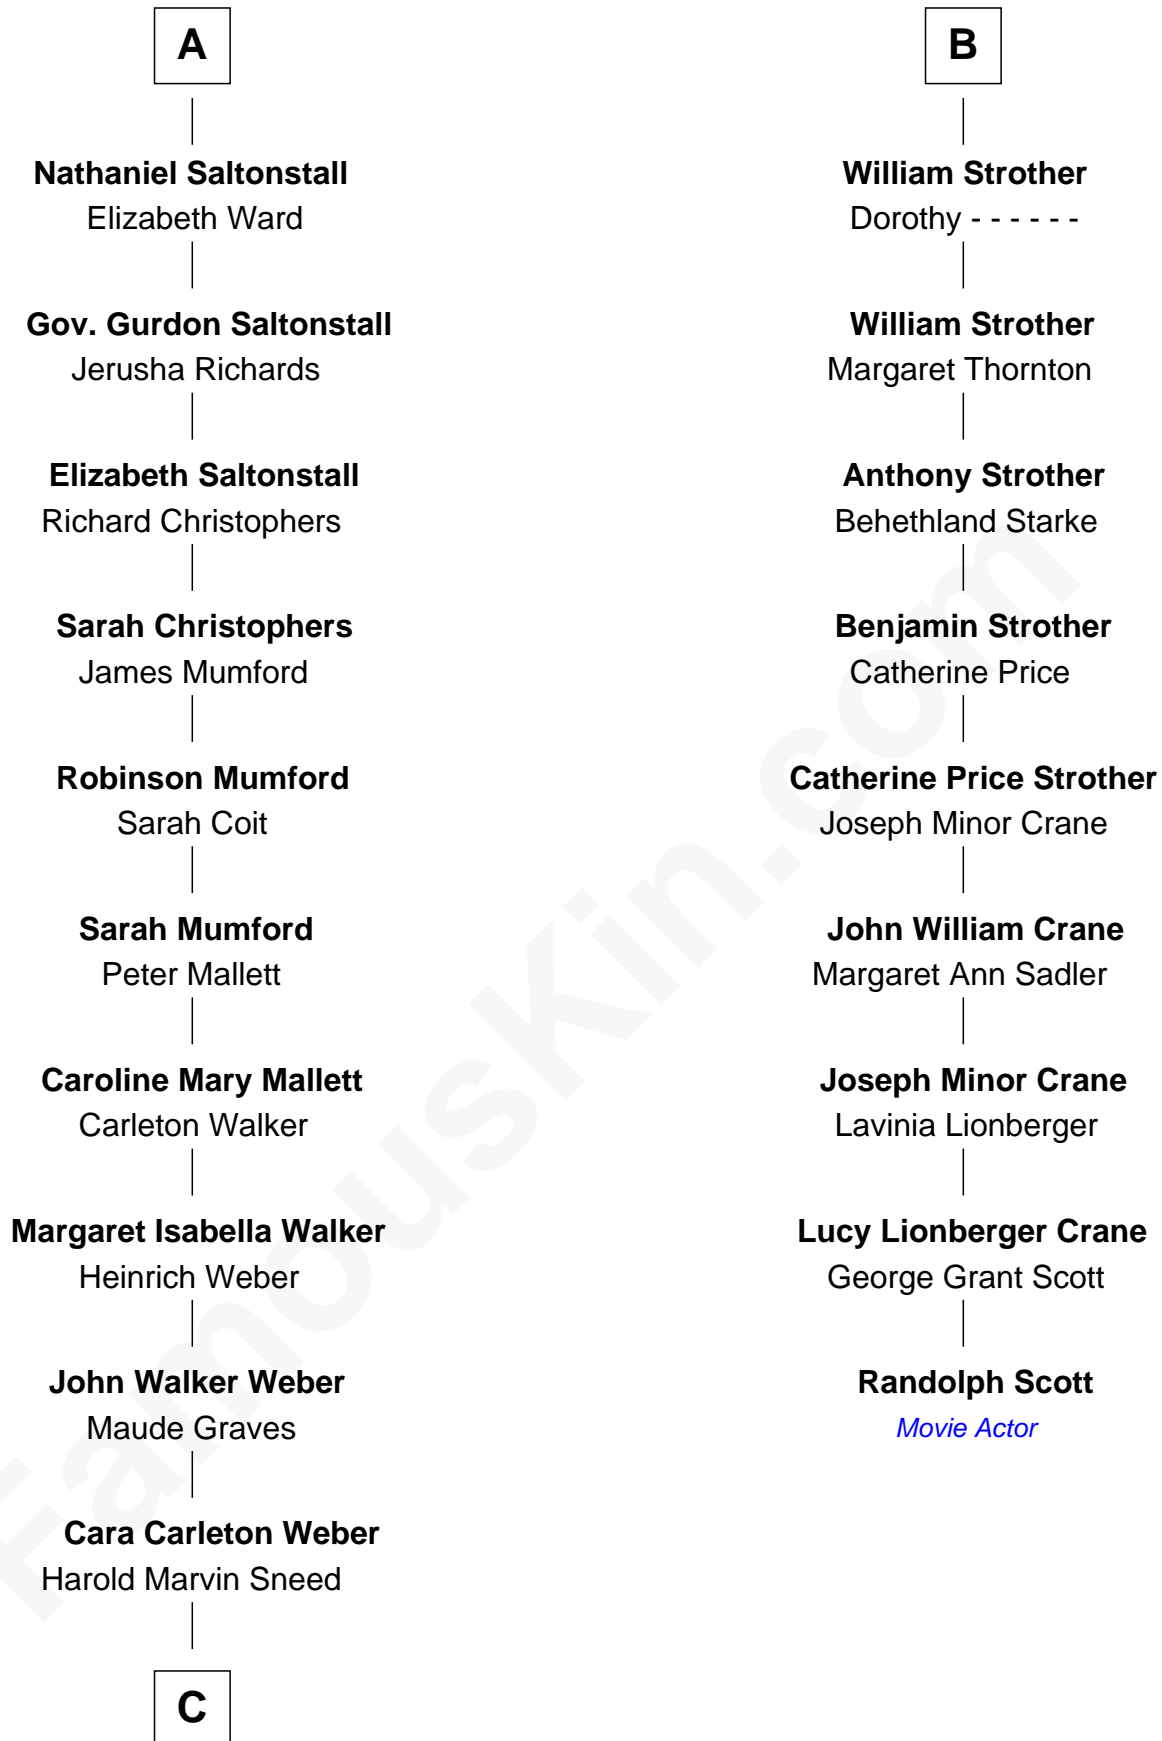

# FamousKin.com Relationship Chart of

**Carly Fiorina**

*CEO of Hewlett-Packard*

15th cousin 3 times removed of

**Randolph Scott**

*Movie Actor*

**Sir John Bouchier**

Margaret Berners

**Sir Humphrey Bouchier**

Elizabeth Tilney

**Sir John Bouchier**

Katherine Howard

**Jane Bouchier**

Edmund Knyvet

**John Knyvet**

Agnes Harcourt

Sir Henry Neville

**Sir Richard Neville**

Anne Stafford

**Dorothy Neville**

Sir John Dawney

**Anne Dawney**

Sir George Conyers

**Sir John Conyers**

Agnes Bowes

**Eleanor Conyers**

Lancelot Strother

**William Strother**

Elizabeth - - - - -

**B**

C

Joseph Tyree Sneed  
Madelon Montross Juergens