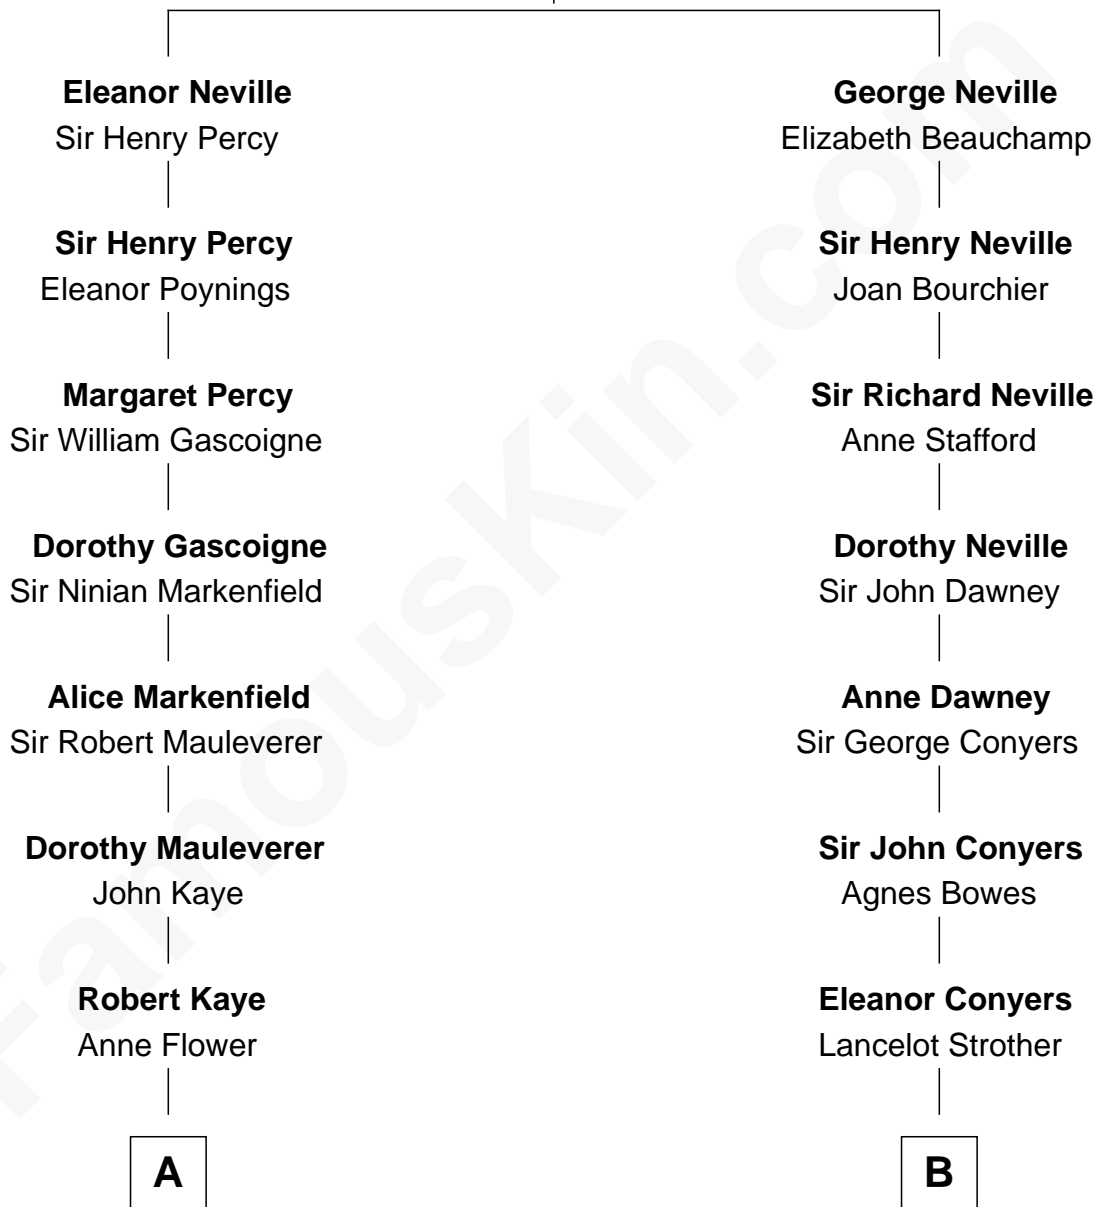

FamousKin.com Relationship Chart of

Carly Fiorina

CEO of Hewlett-Packard

16th cousin 4 times removed of

Randolph Scott

Movie Actor

Sir Ralph Neville

Joan Beaufort

FamousKin.com