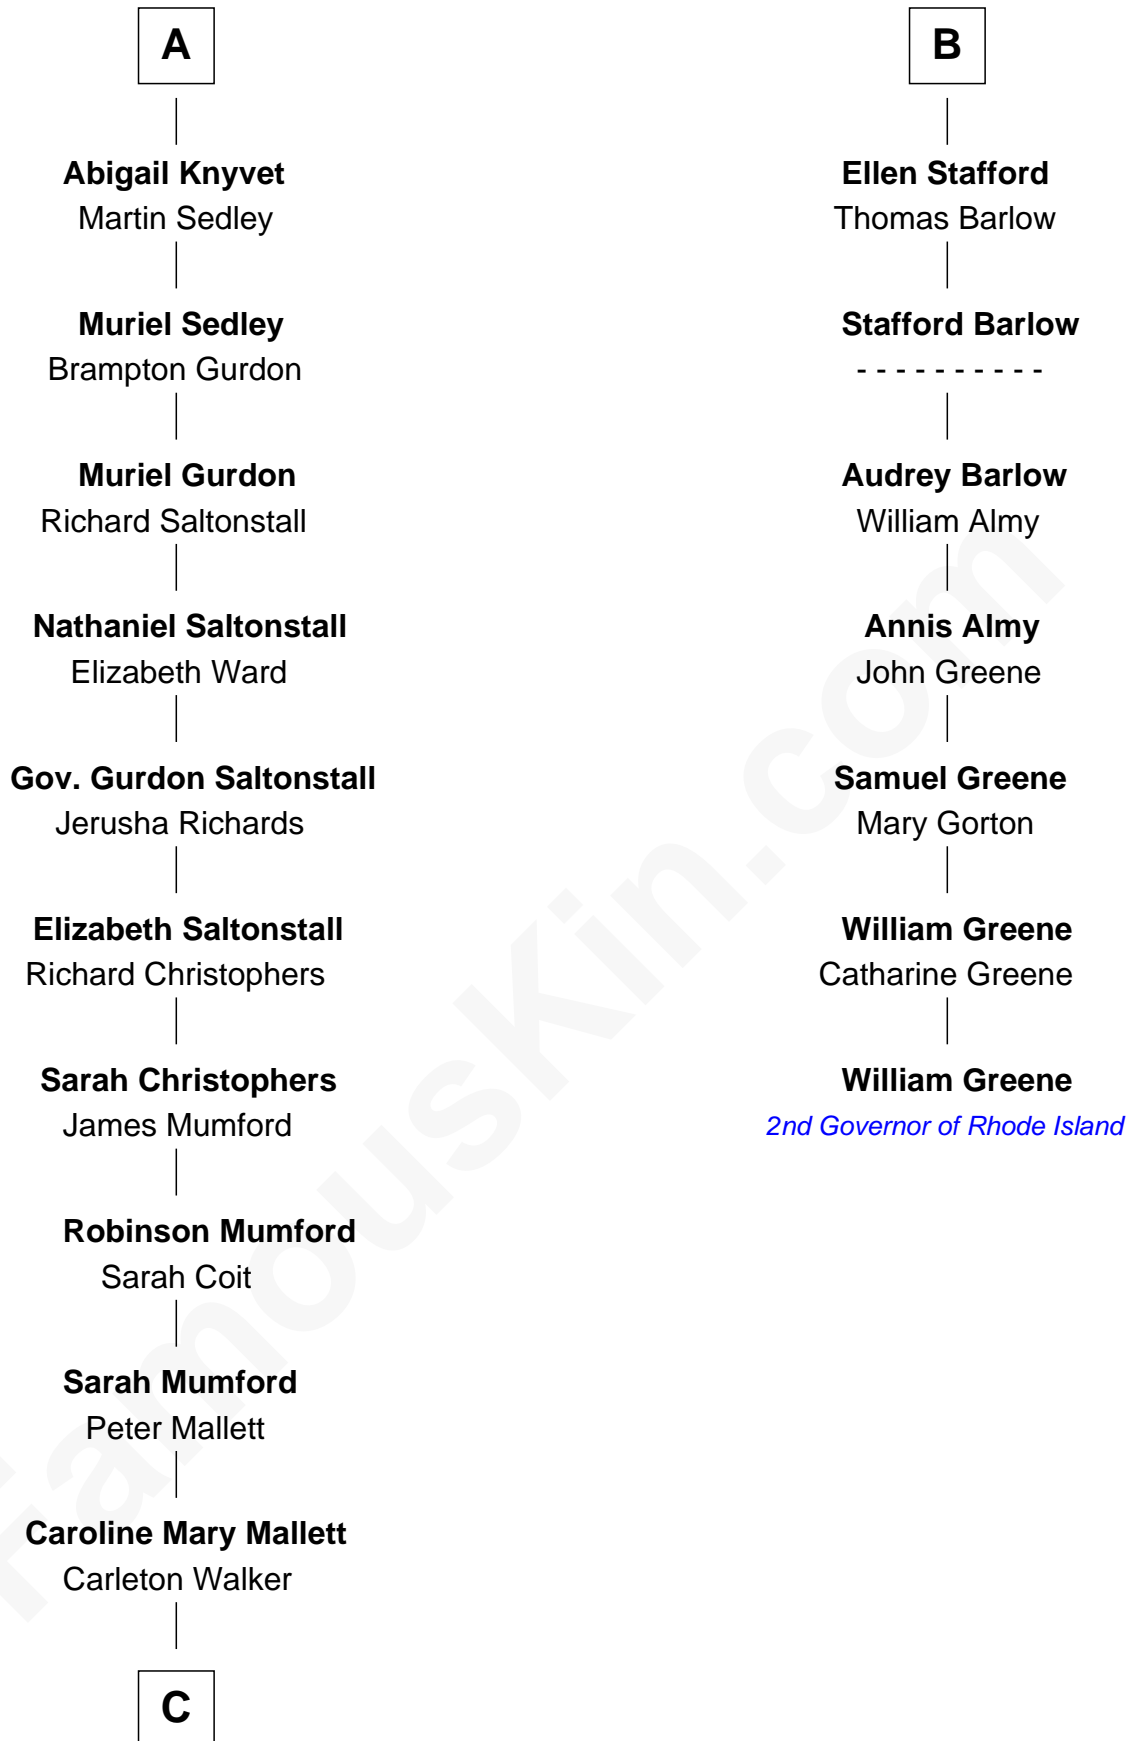

FamousKin.com Relationship Chart of

Carly Fiorina

CEO of Hewlett-Packard

13th cousin 8 times removed of

William Greene

2nd Governor of Rhode Island

C

—
Margaret Isabella Walker

Heinrich Weber

—
John Walker Weber

Maude Graves

—
Cara Carleton Weber

Harold Marvin Sneed

—
Joseph Tyree Sneed

Madelon Montross Juergens

—
Carly Fiorina