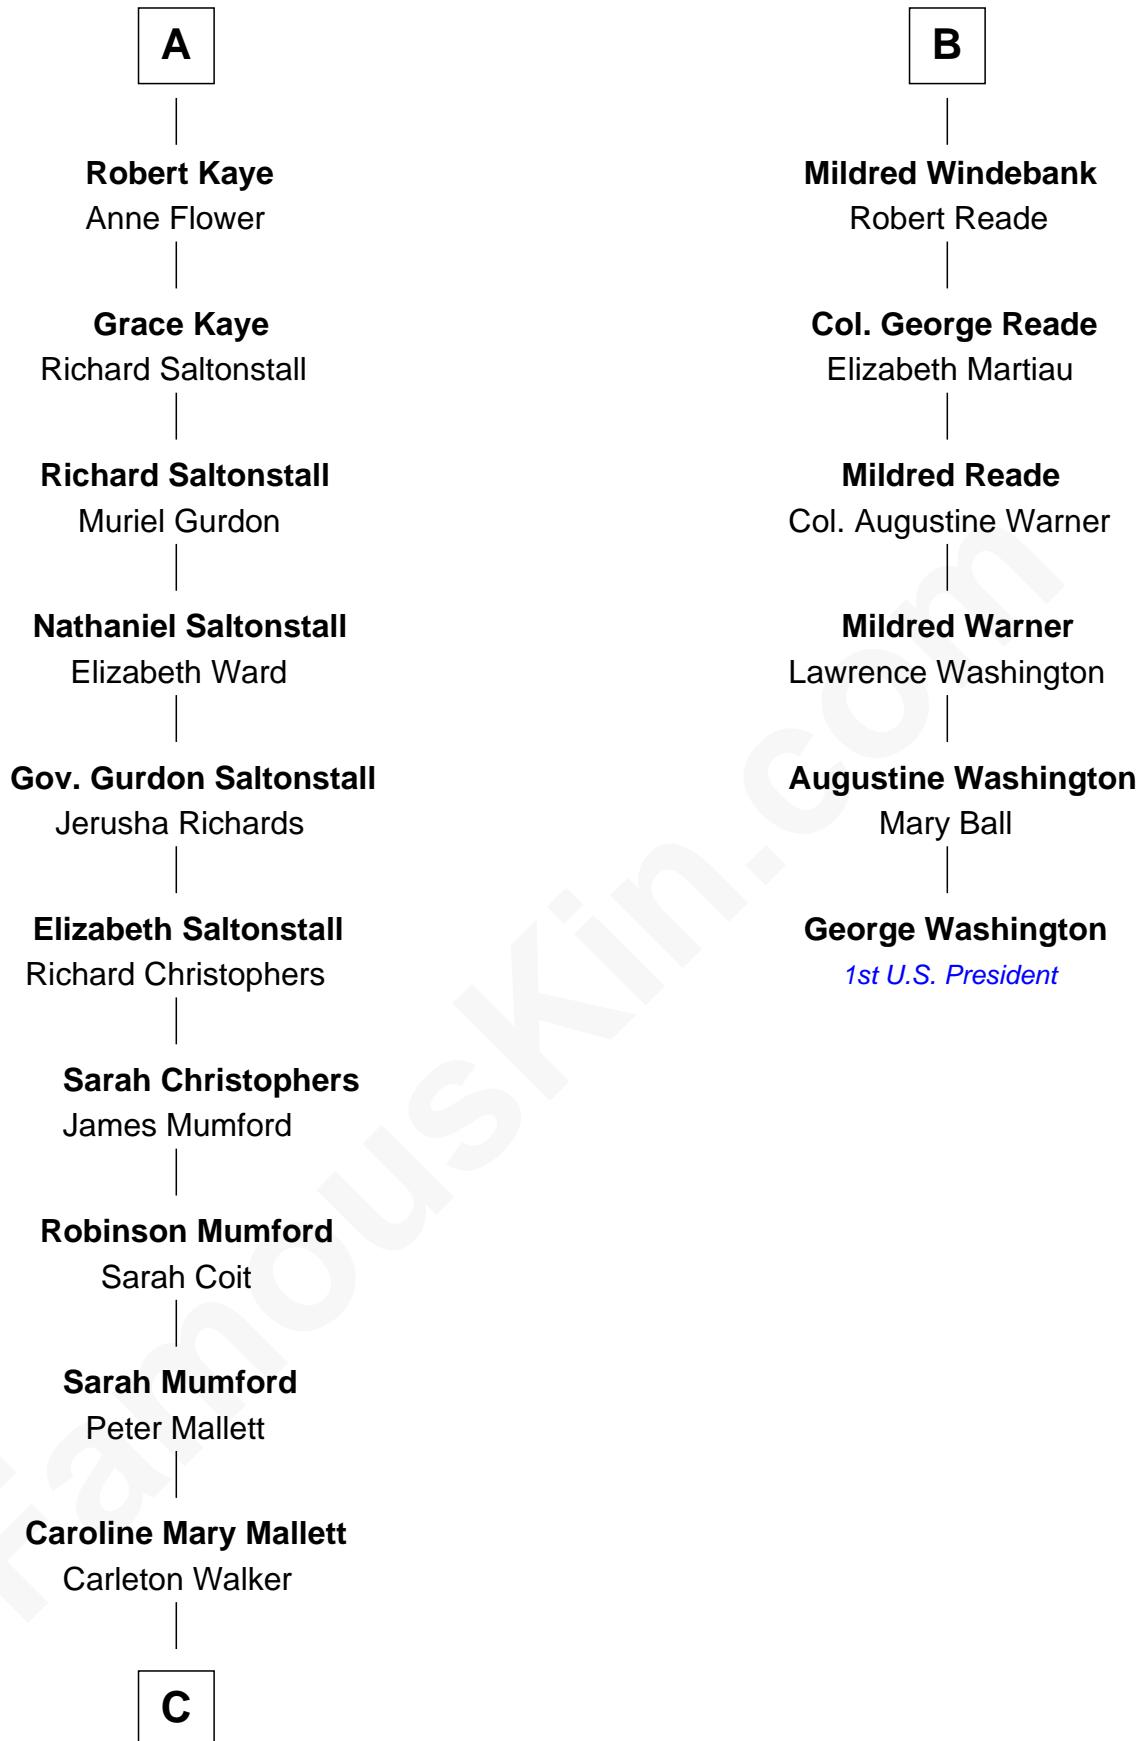

# FamousKin.com Relationship Chart of

**Carly Fiorina**

*CEO of Hewlett-Packard*

12th cousin 9 times removed of

**George Washington**

*1st U.S. President*

**Sir Roger de Clifford**

Maud de Beauchamp

**C**

—  
**Margaret Isabella Walker**

Heinrich Weber

—  
**John Walker Weber**

Maude Graves

—  
**Cara Carleton Weber**

Harold Marvin Sneed

—  
**Joseph Tyree Sneed**

Madelon Montross Juergens

—  
**Carly Fiorina**

*CEO of Hewlett-Packard*

FamousKin.com