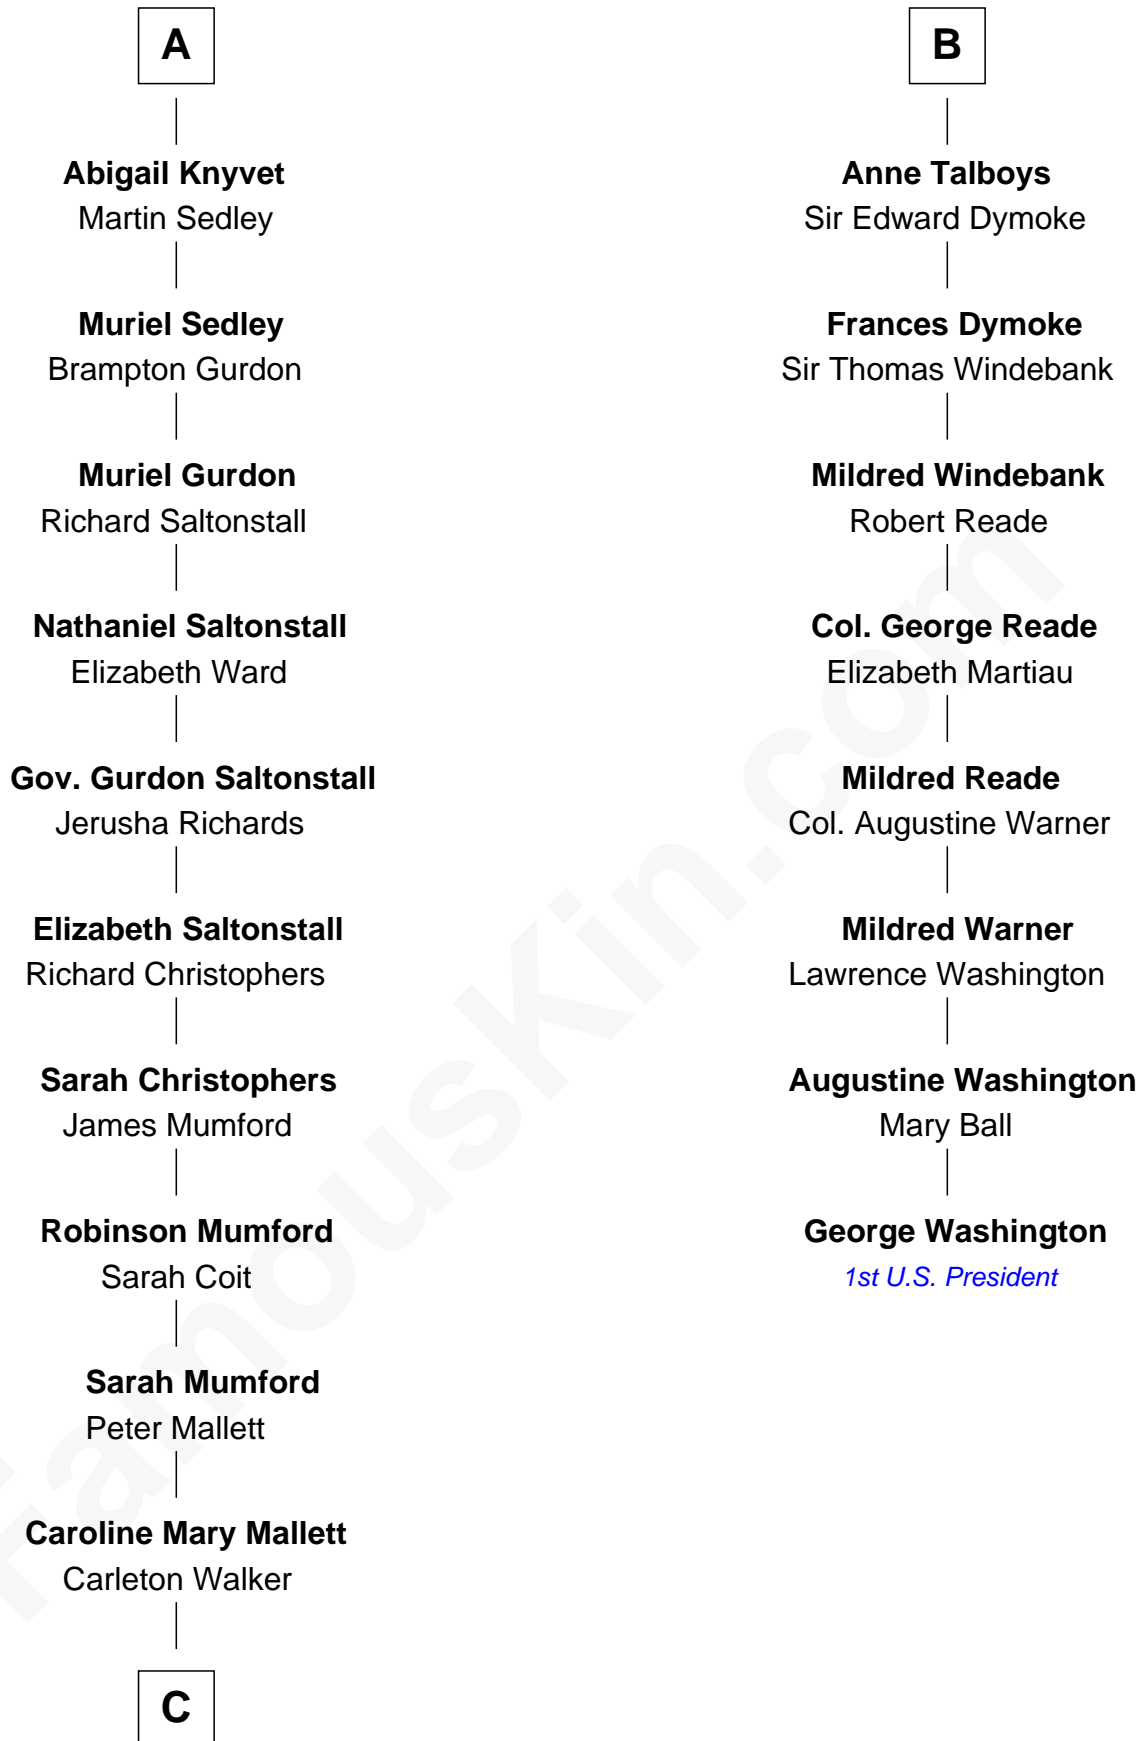

FamousKin.com Relationship Chart of

Carly Fiorina

CEO of Hewlett-Packard

14th cousin 7 times removed of

George Washington

1st U.S. President

C

—
Margaret Isabella Walker

Heinrich Weber

—
John Walker Weber

Maude Graves

—
Cara Carleton Weber

Harold Marvin Sneed

—
Joseph Tyree Sneed

Madelon Montross Juergens

—
Carly Fiorina