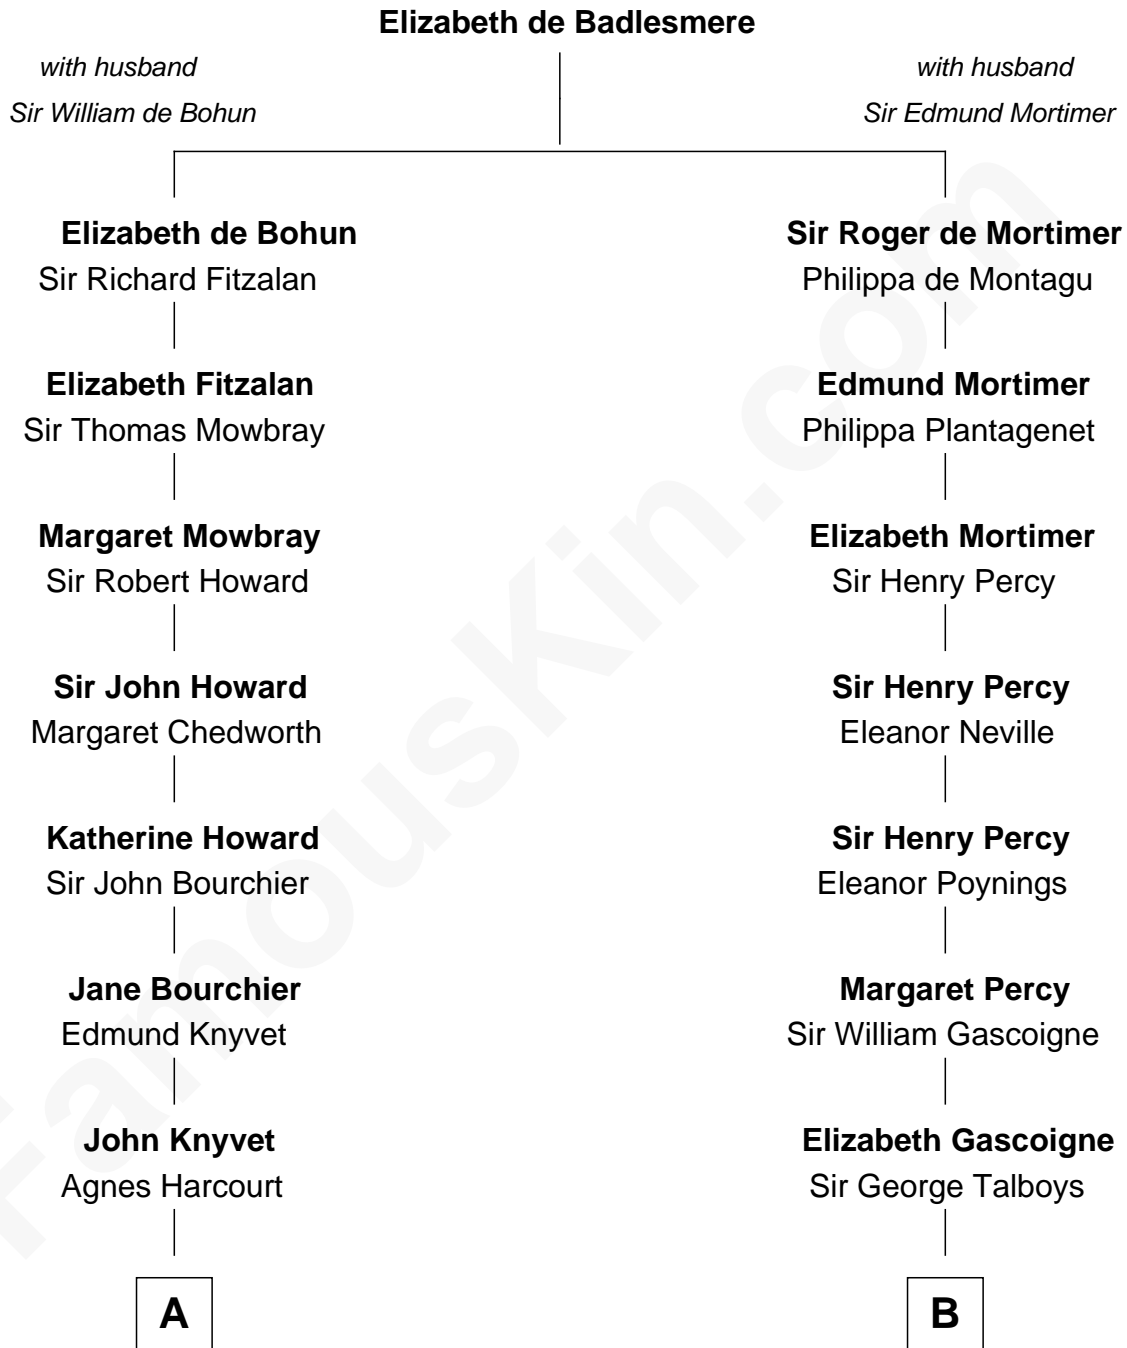

FamousKin.com Relationship Chart of

Carly Fiorina

CEO of Hewlett-Packard

14th cousin 7 times removed of

George Washington

1st U.S. President

C

—
Margaret Isabella Walker

Heinrich Weber

—
John Walker Weber

Maude Graves

—
Cara Carleton Weber

Harold Marvin Sneed

—
Joseph Tyree Sneed

Madelon Montross Juergens

—
Carly Fiorina