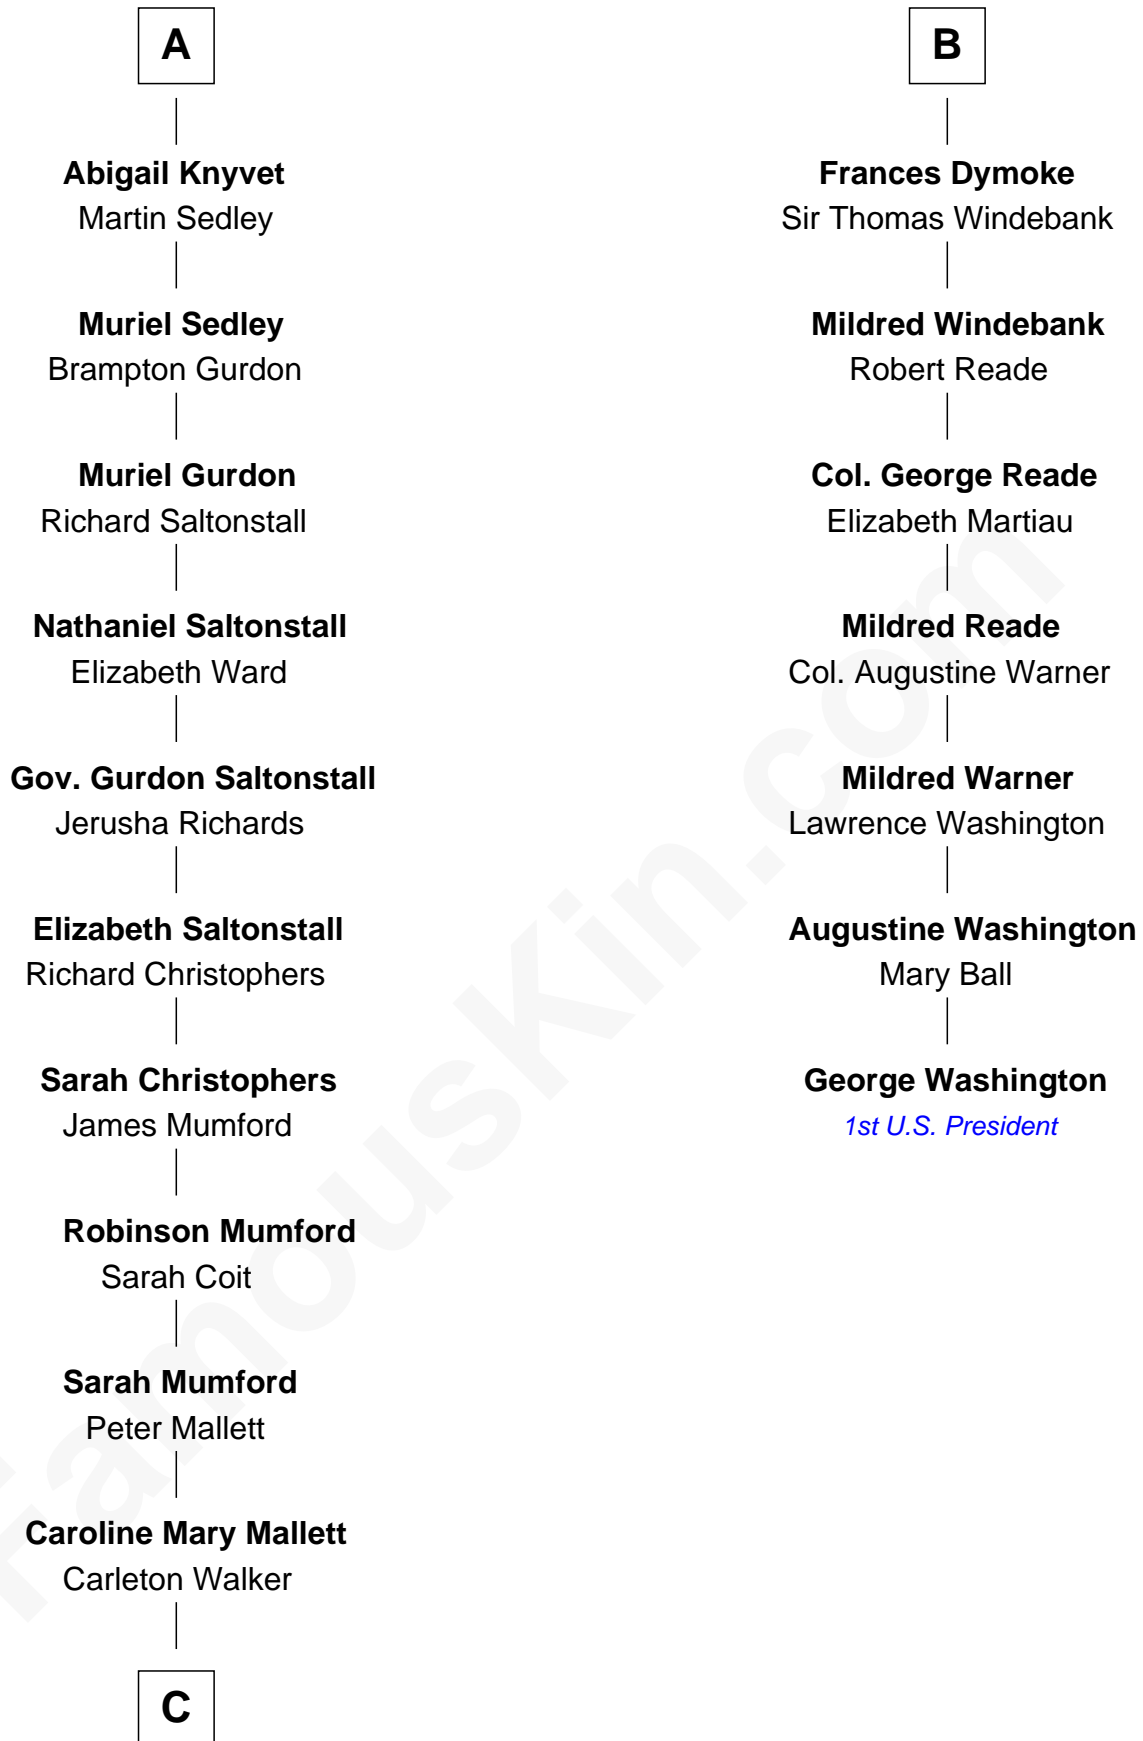

FamousKin.com Relationship Chart of

Carly Fiorina

CEO of Hewlett-Packard

13th cousin 8 times removed of

George Washington

1st U.S. President

Sir Hugh de Stafford
Philippa de Beauchamp

Katherine de Stafford

Michael de la Pole

William de la Pole

Joan de la Pole

Thomas Stonor

Mary Stonor

John Barantyne

Sir William Barantyne

Mary Reade

Mary Ferrers

John Neville

Elizabeth Newmarch

Jane de Neville

Sir William Gascoigne

Sir William Gascoigne

Margaret Percy

Elizabeth Gascoigne

Sir George Talboys

Anne Talboys

Sir Edward Dymoke

B

C

—
Margaret Isabella Walker

Heinrich Weber

—
John Walker Weber