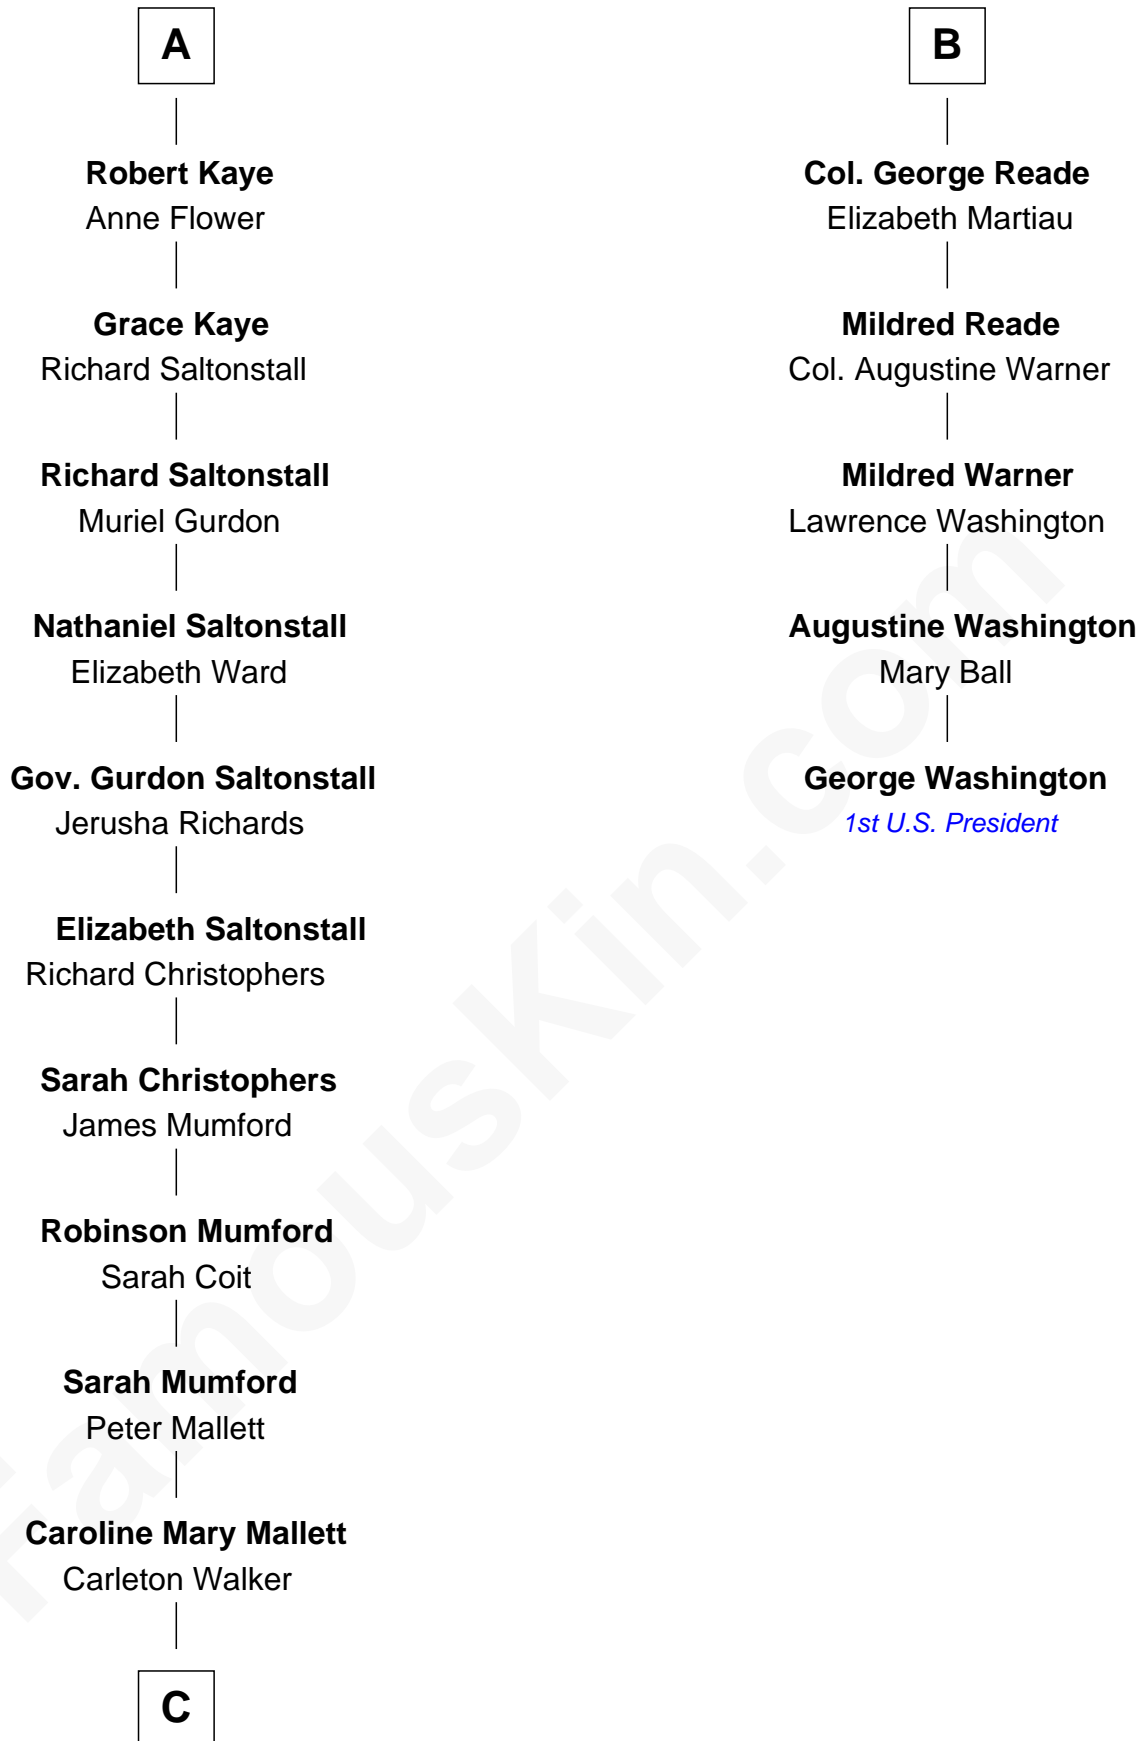

FamousKin.com Relationship Chart of

Carly Fiorina

CEO of Hewlett-Packard

11th cousin 10 times removed of

George Washington

1st U.S. President

William Pert
Joan le Scrope

C

—
Margaret Isabella Walker

Heinrich Weber

—
John Walker Weber

Maude Graves

—
Cara Carleton Weber

Harold Marvin Sneed

—
Joseph Tyree Sneed

Madelon Montross Juergens