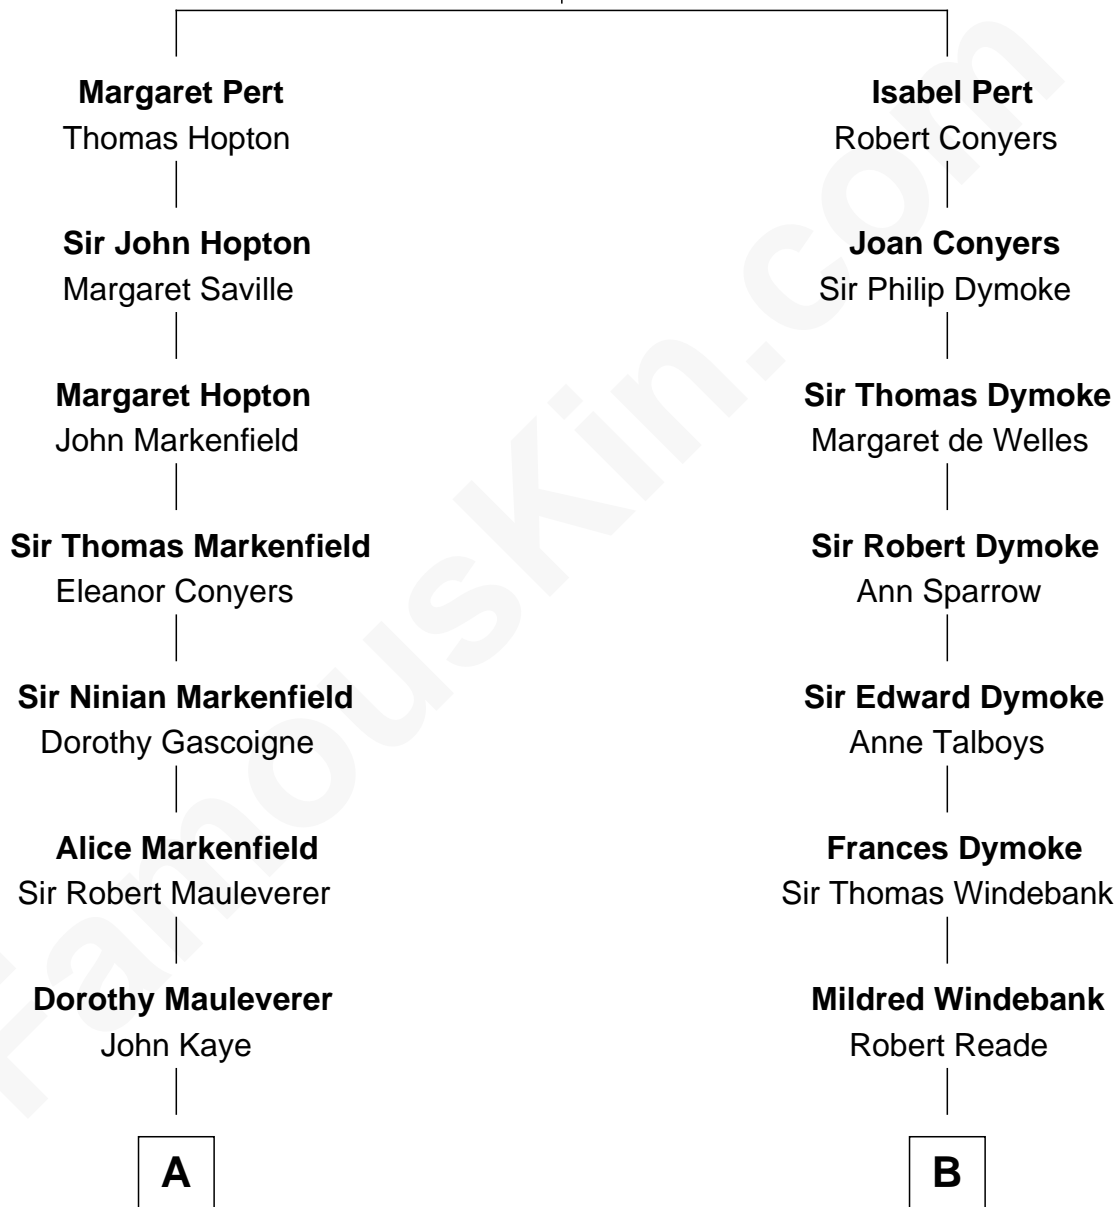

FamousKin.com Relationship Chart of

Carly Fiorina

CEO of Hewlett-Packard

11th cousin 10 times removed of

George Washington

1st U.S. President

William Pert
Joan le Scrope

C

—
Margaret Isabella Walker

Heinrich Weber

—
John Walker Weber

Maude Graves

—
Cara Carleton Weber

Harold Marvin Sneed

—
Joseph Tyree Sneed

Madelon Montross Juergens