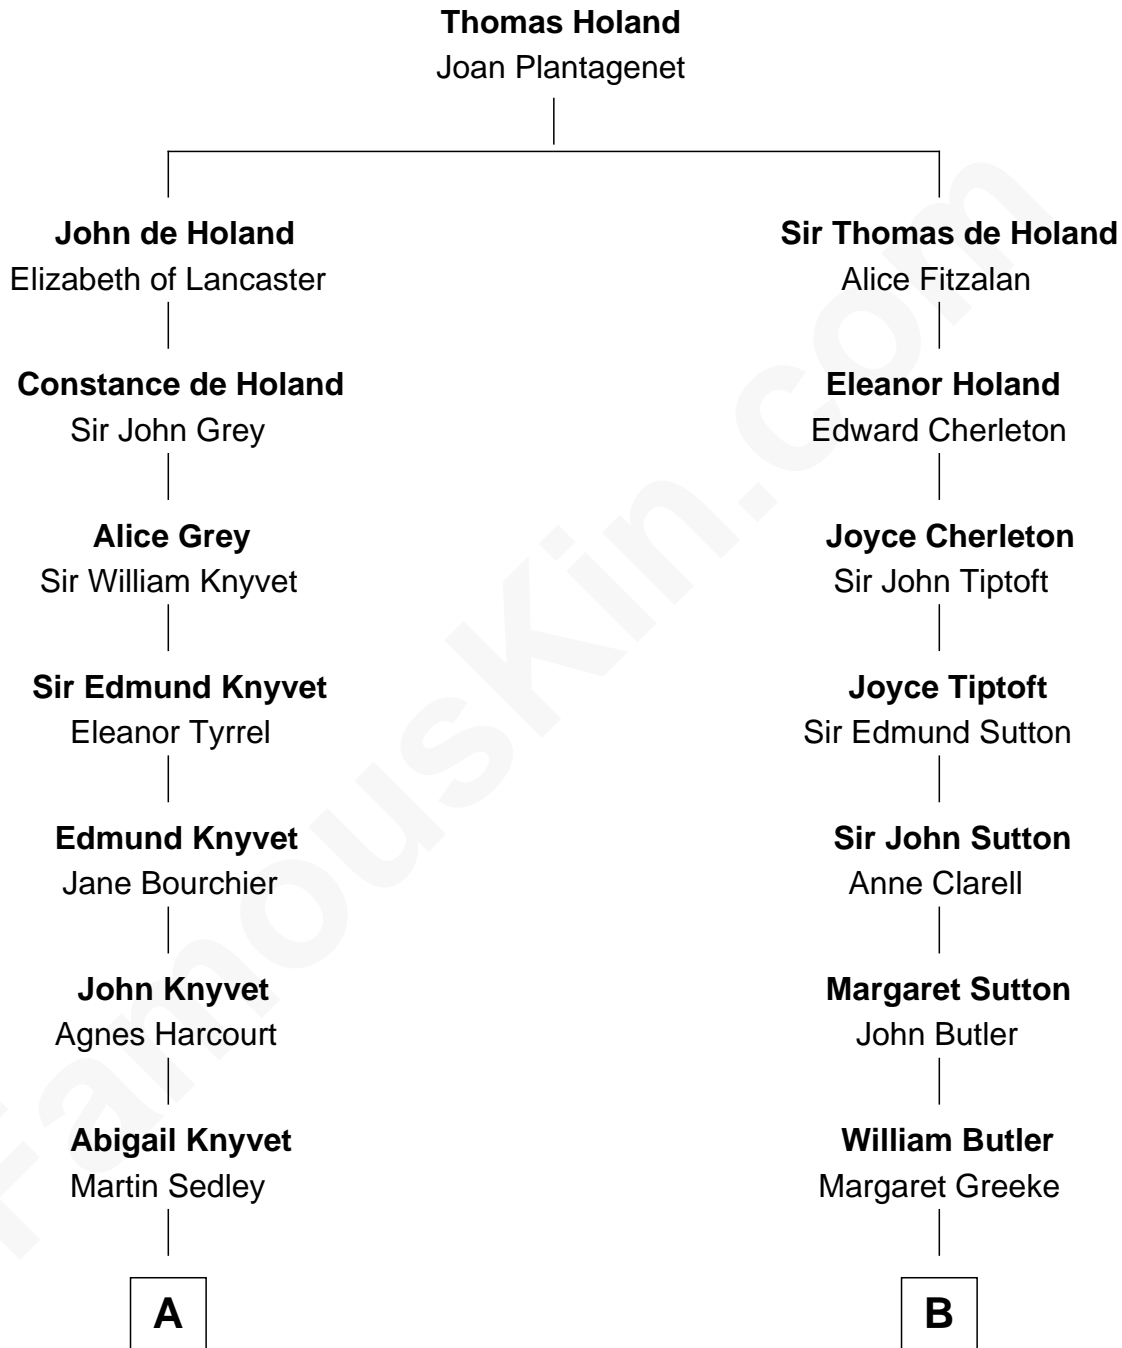

FamousKin.com Relationship Chart of

Carly Fiorina

CEO of Hewlett-Packard

12th cousin 8 times removed of

George Washington

1st U.S. President

C

John Walker Weber

Maude Graves

Cara Carleton Weber

Harold Marvin Sneed

Joseph Tyree Sneed

Madelon Montross Juergens

Carly Fiorina

CEO of Hewlett-Packard