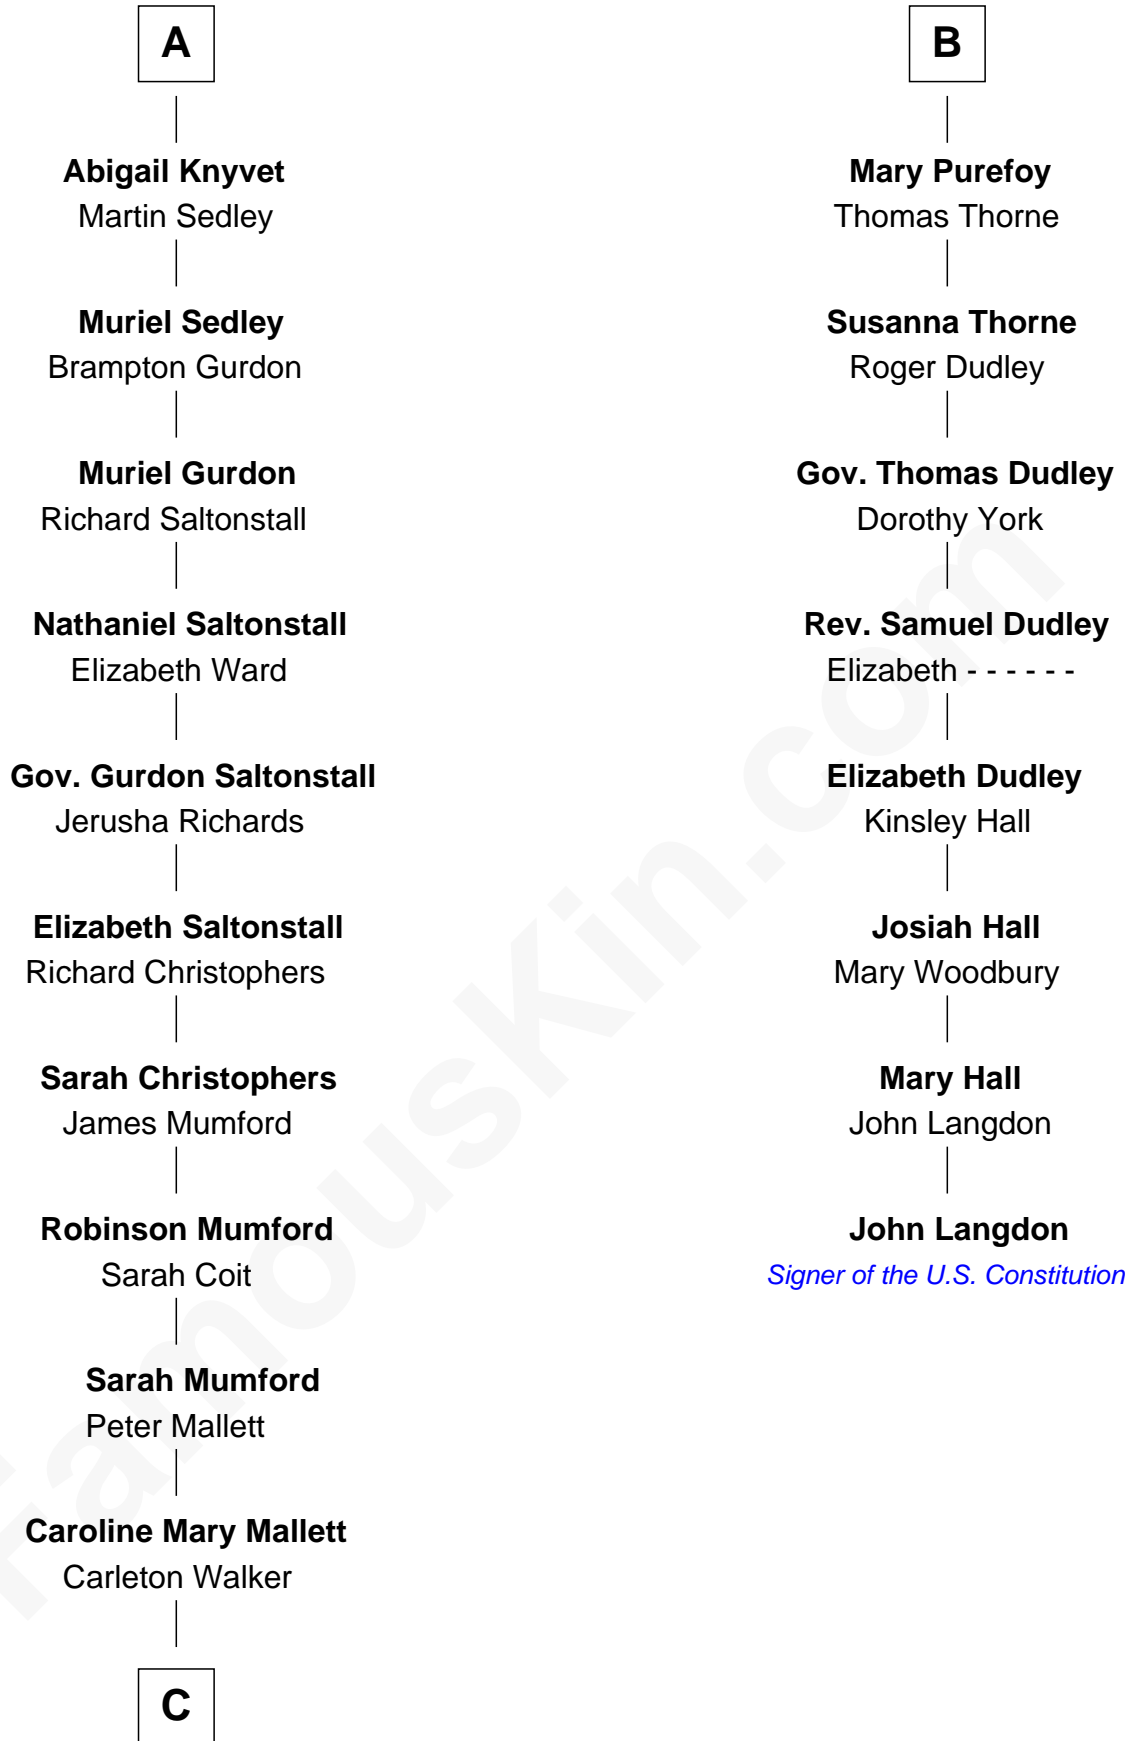

FamousKin.com Relationship Chart of

Carly Fiorina

CEO of Hewlett-Packard

14th cousin 7 times removed of

John Langdon

Signer of the U.S. Constitution

Sir John Howard

Alice de Bois

Sir Robert Howard

Margaret de Scales

Sir John Howard

Alice Tendring

Sir Robert Howard

Margaret Mowbray

Sir John Howard

Margaret Chedworth

Katherine Howard

Sir John Bourchier

Jane Bourchier

Edmund Knyvet

John Knyvet

Agnes Harcourt

A

Joan Howard

John Denton

Alice Denton

Nicholas Purefoy

Edward Purefoy

Anne Fettiplace

B

FamousKin.com