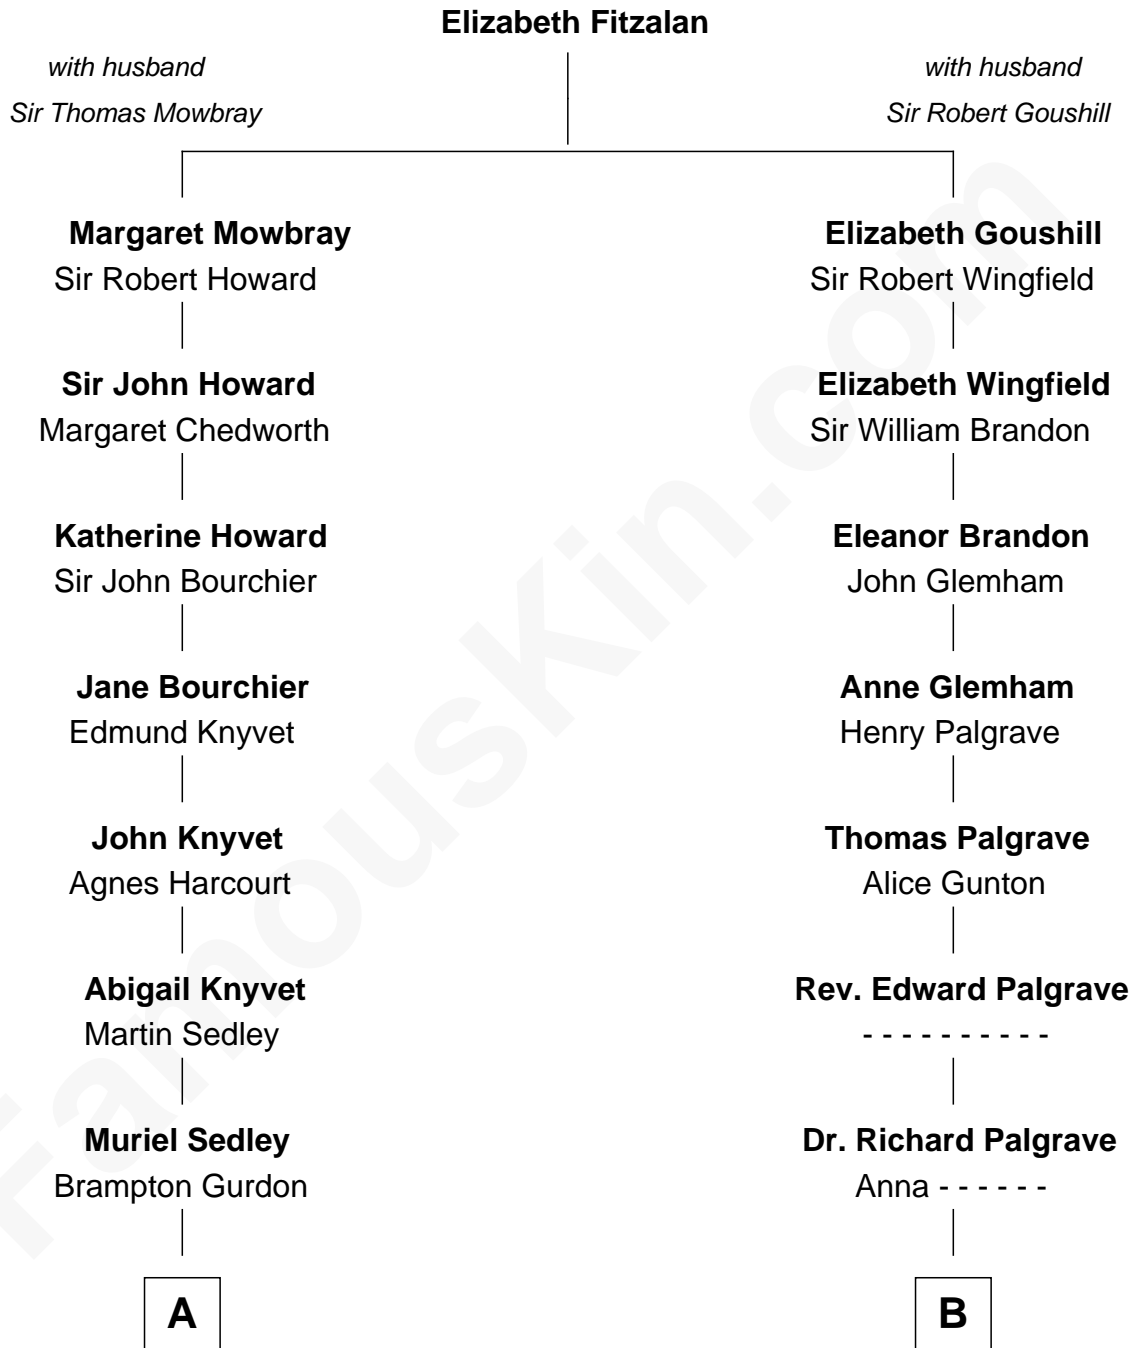

FamousKin.com Relationship Chart of

Carly Fiorina

CEO of Hewlett-Packard

15th cousin 4 times removed of

Hetty Green

"The Witch of Wall Street"

C

—
Cara Carleton Weber

Harold Marvin Sneed

—
Joseph Tyree Sneed

Madelon Montross Juergens

—
Carly Fiorina

CEO of Hewlett-Packard

FamousKin.com