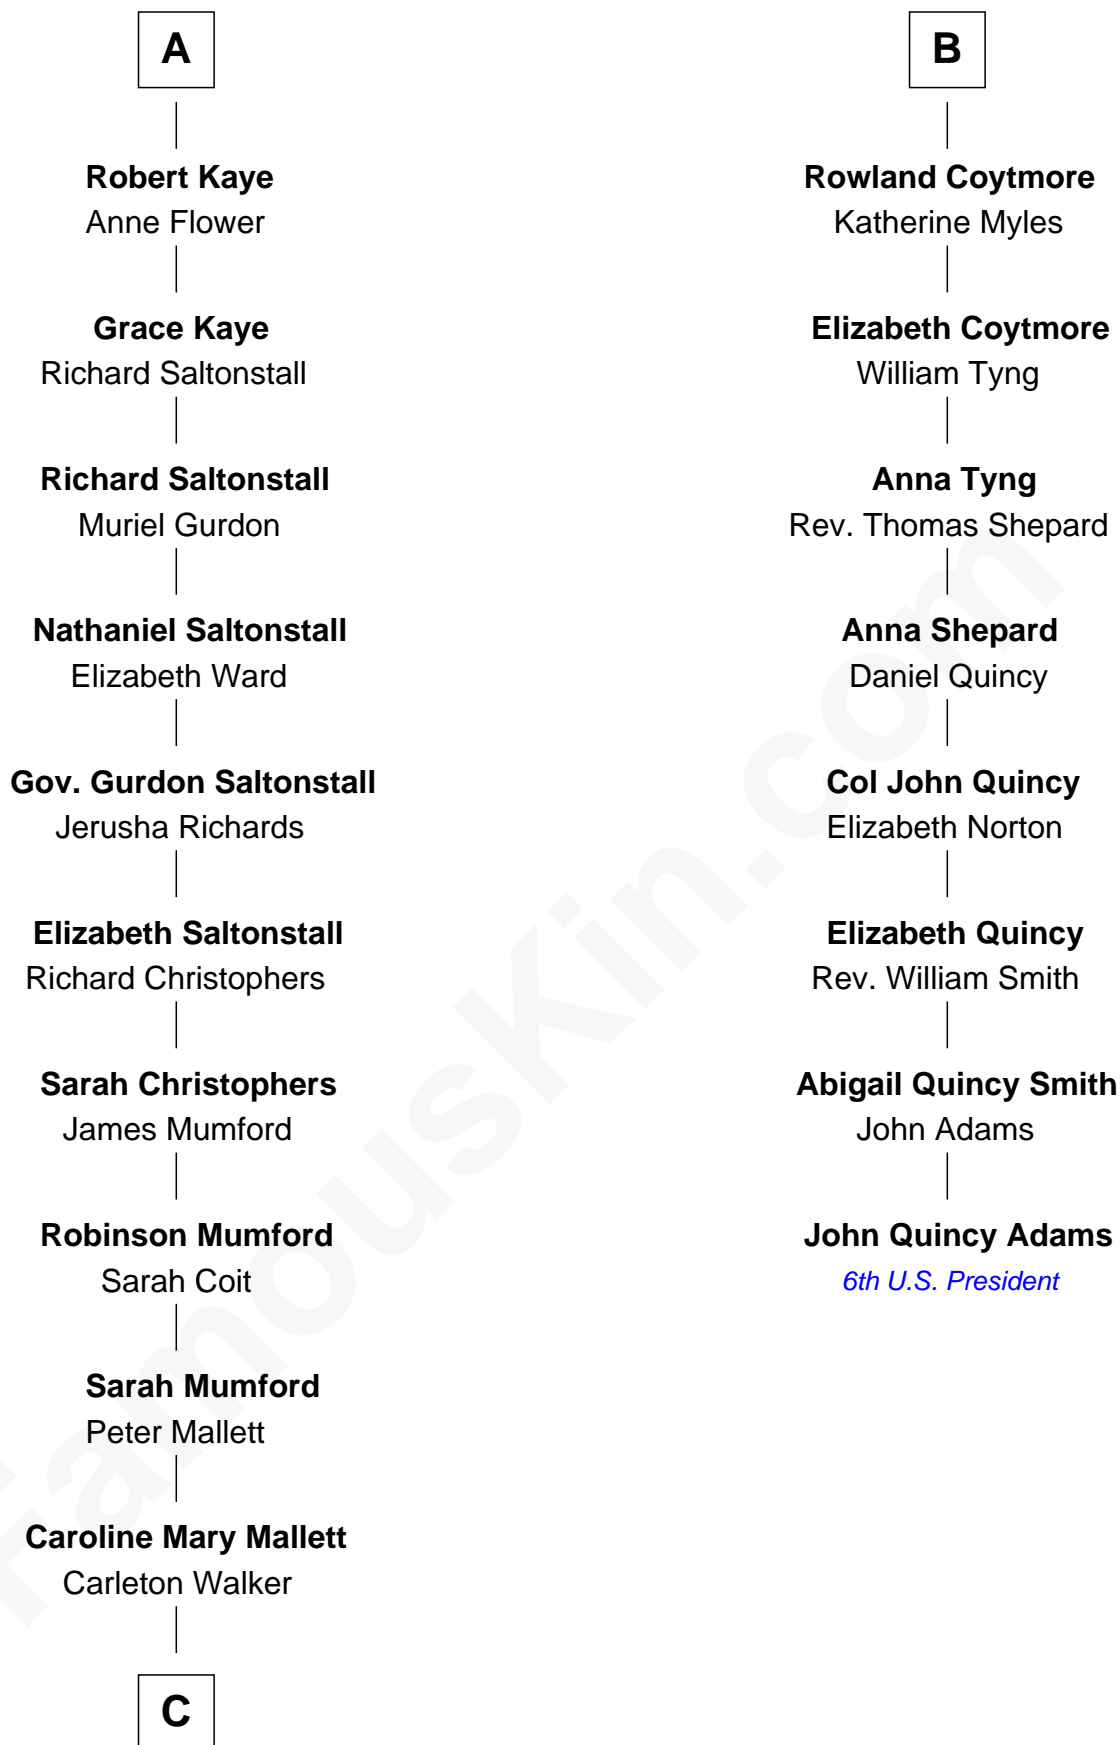

FamousKin.com Relationship Chart of

Carly Fiorina

CEO of Hewlett-Packard

14th cousin 7 times removed of

John Quincy Adams

6th U.S. President

Katherine Roet

John of Gaunt

C

—
Margaret Isabella Walker

Heinrich Weber

—
John Walker Weber

Maude Graves

—
Cara Carleton Weber

Harold Marvin Sneed

—
Joseph Tyree Sneed