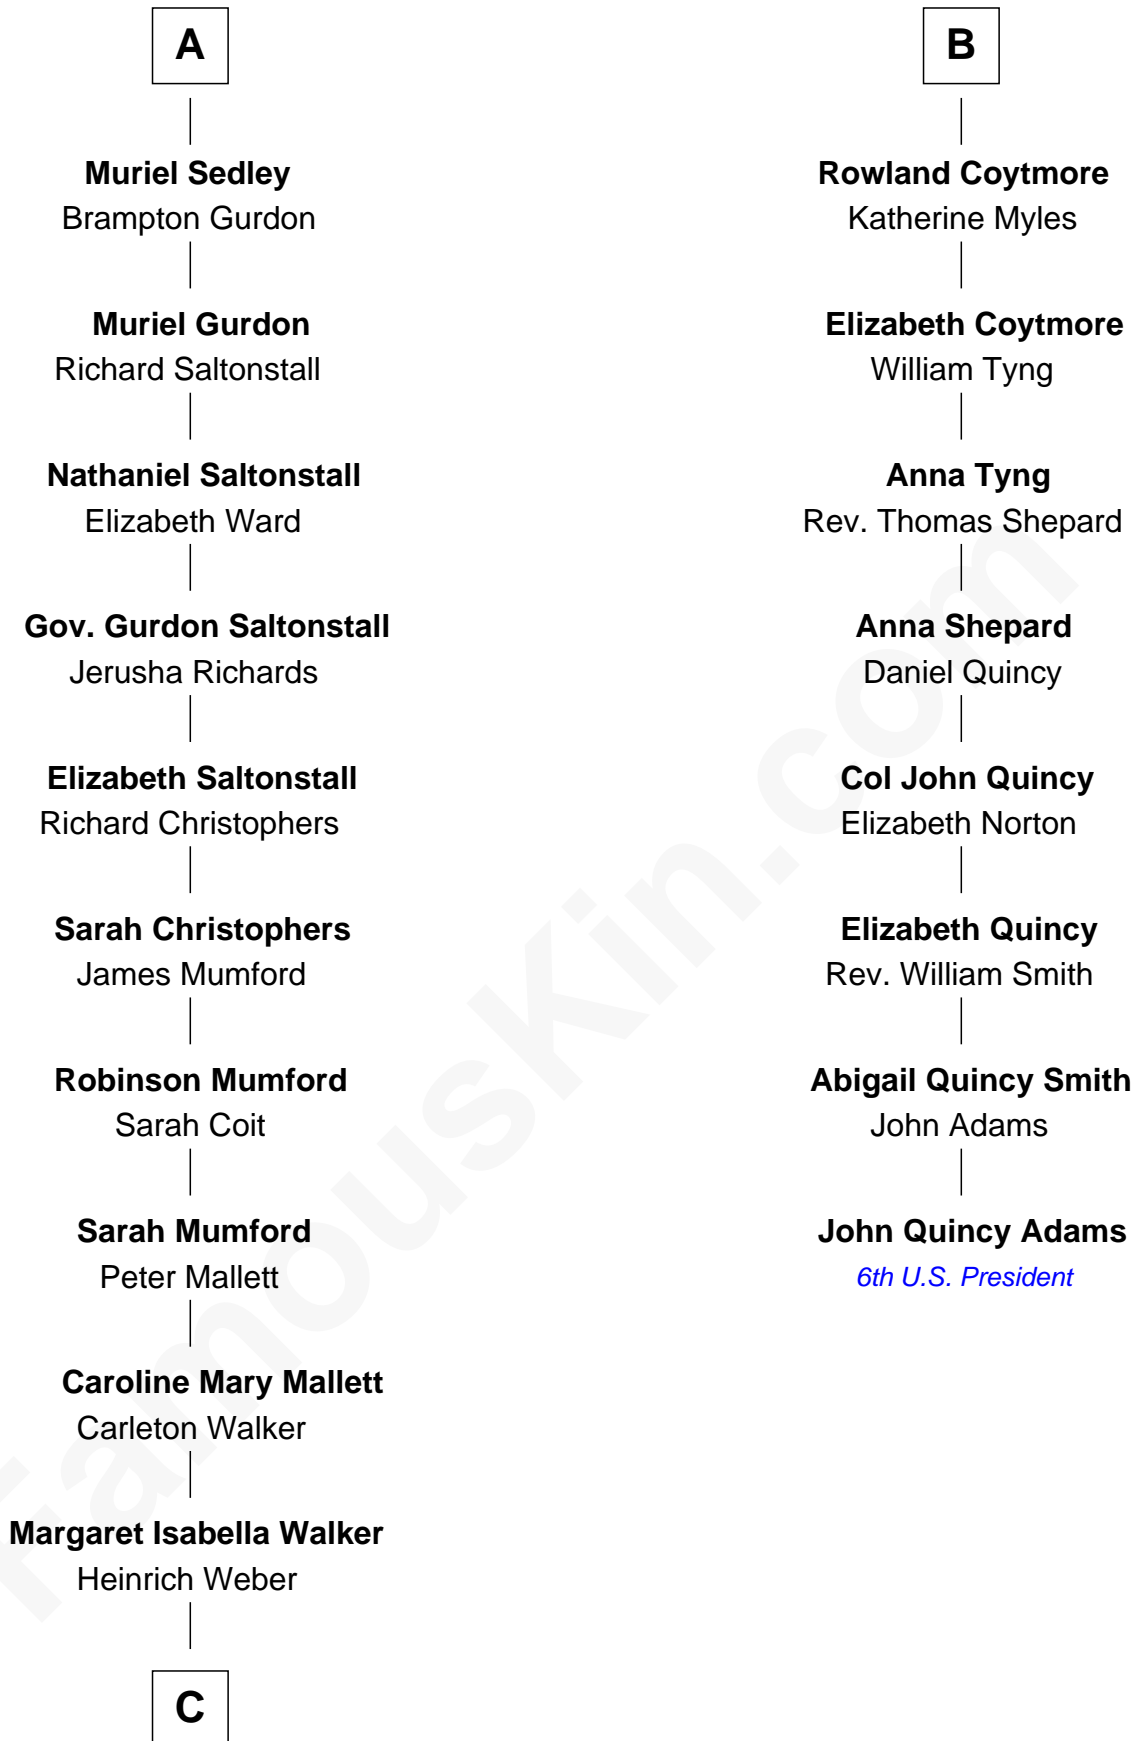

FamousKin.com Relationship Chart of

Carly Fiorina

CEO of Hewlett-Packard

14th cousin 6 times removed of

John Quincy Adams

6th U.S. President

C

John Walker Weber

Maude Graves

Cara Carleton Weber

Harold Marvin Sneed

Joseph Tyree Sneed

Madelon Montross Juergens

Carly Fiorina

CEO of Hewlett-Packard

FamousKin.com