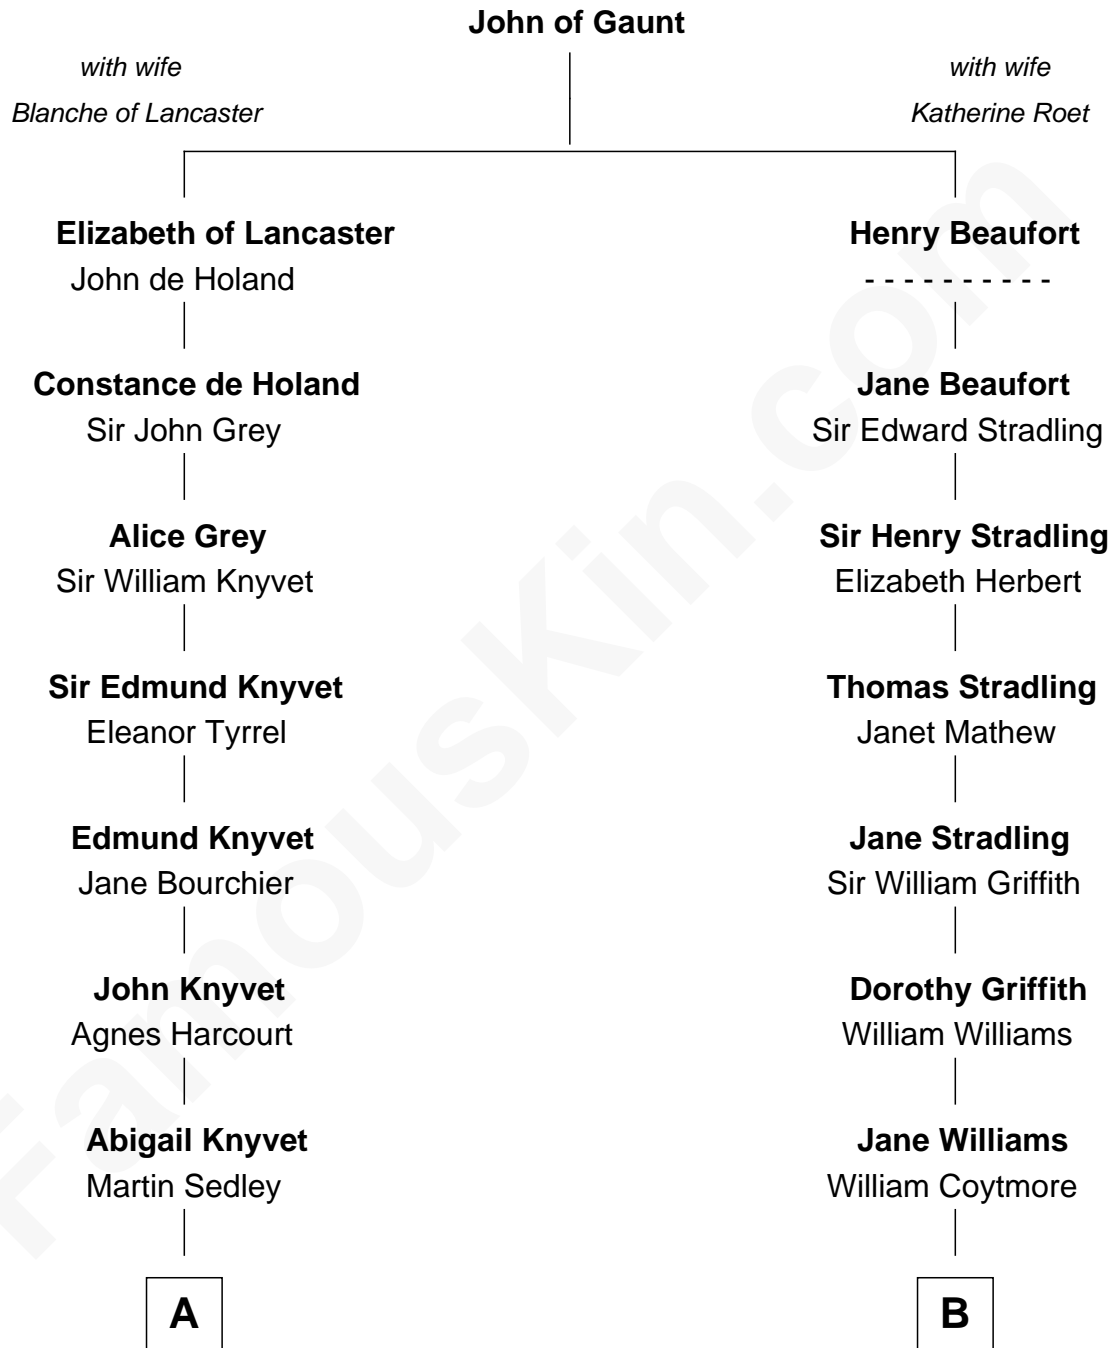

FamousKin.com Relationship Chart of

Carly Fiorina

CEO of Hewlett-Packard

14th cousin 6 times removed of

John Quincy Adams

6th U.S. President

C

John Walker Weber