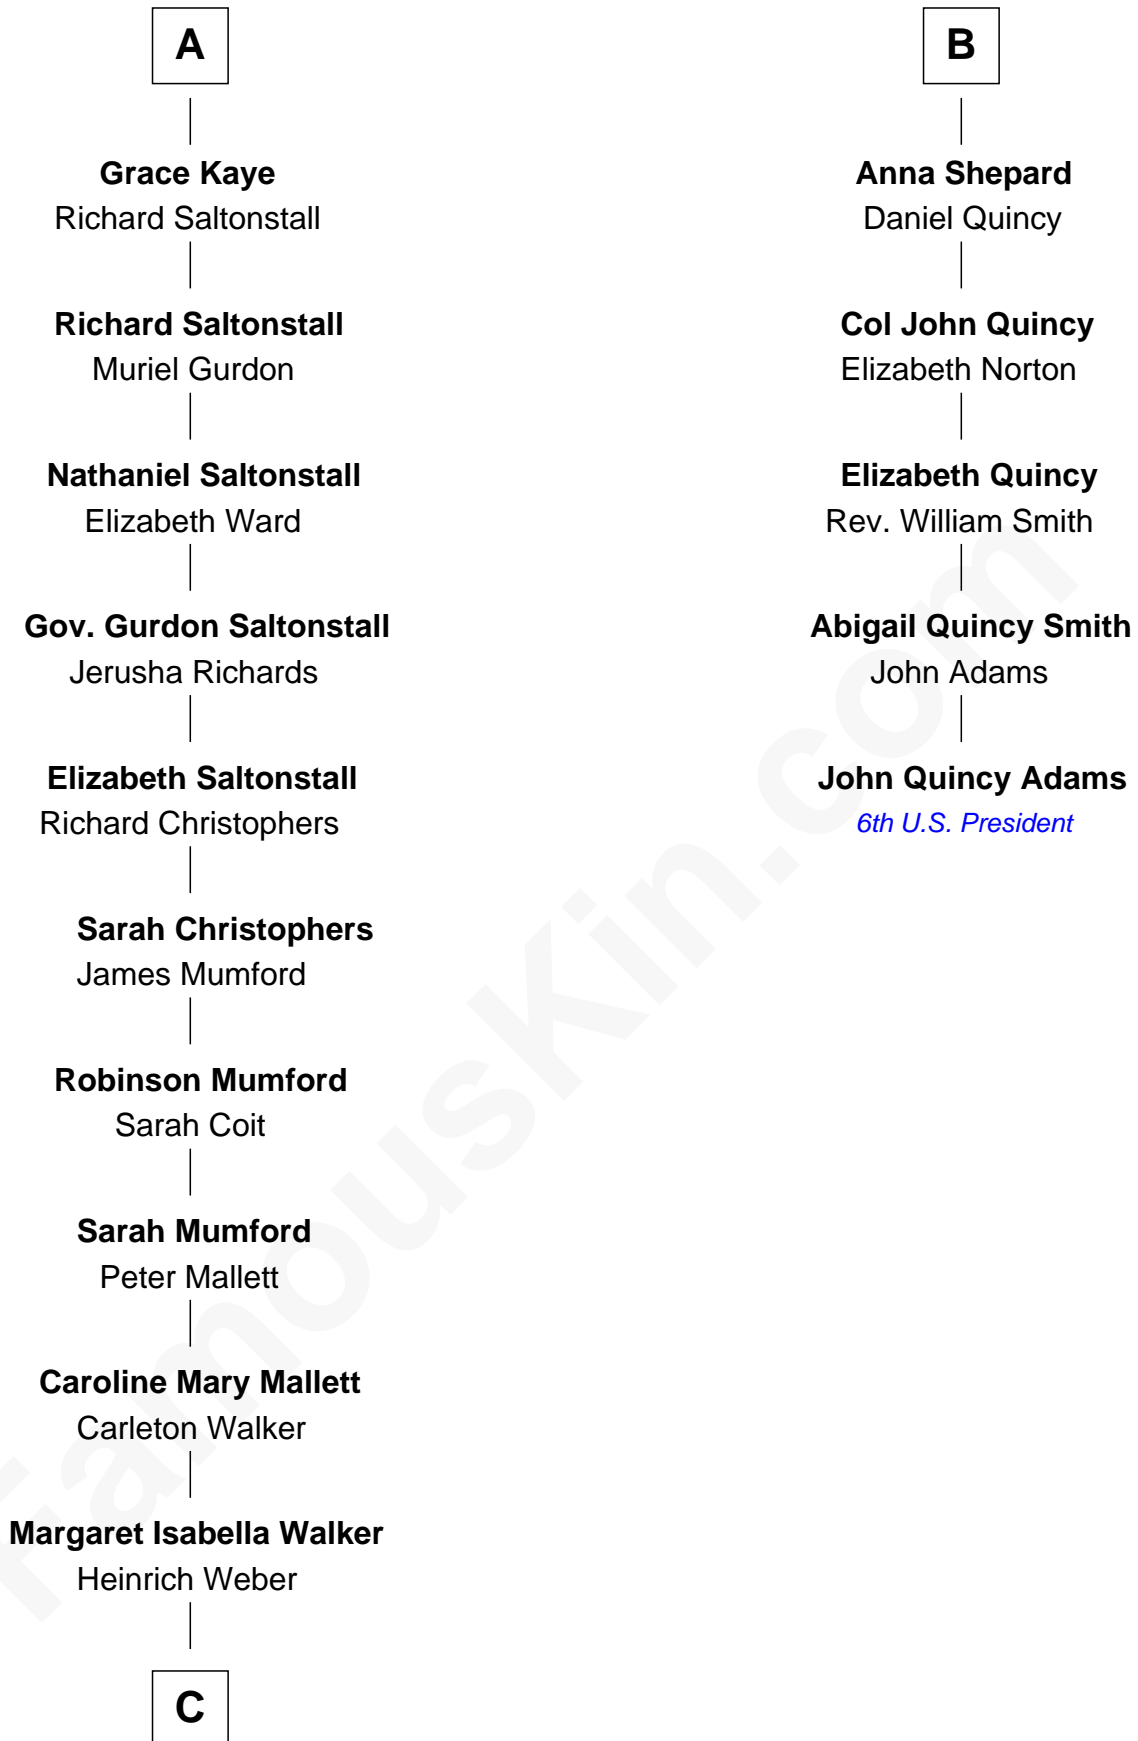

FamousKin.com Relationship Chart of

Carly Fiorina

CEO of Hewlett-Packard

11th cousin 9 times removed of

John Quincy Adams

6th U.S. President

C

John Walker Weber

Maude Graves

Cara Carleton Weber

Harold Marvin Sneed

Joseph Tyree Sneed

Madelon Montross Juergens

Carly Fiorina

CEO of Hewlett-Packard

FamousKin.com